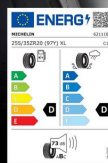

FERRARI GENUINE

ORIGINAL ACCESSORIES

, MICHELIN

PILOT SPORT CUP2 R 255-35

ZR20 (97Y)