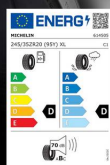

Ferrari
488PISTA
SPIDER

FERRARI GENUINE

ORIGINAL ACCESSORIES

**, MICHELIN
ZR20 (95Y)**

PILOT SPORT CUP2 R 245-35