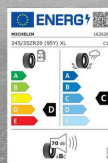

ORIGINAL ACCESSORIES

**PNEUS PERFORMANCES, AVANT MICHELIN, PILOT
SPORT CUP2 R K2, 245-35 ZR20 (95Y)**