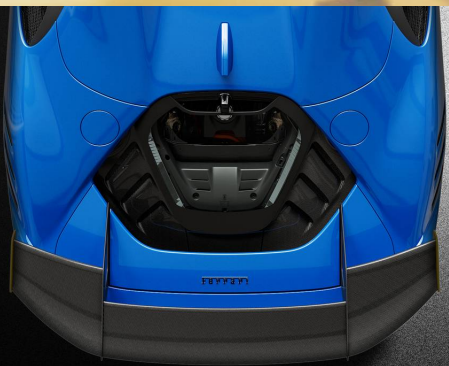

SF90XX
SPIDER

FERRARI GENUINE

ORIGINAL ACCESSORIES

CARBON FIBRE BONNET TRIMS

CARBON FIBRE BONNET TRIMS

SF90XX
SPIDER

The covers, installed in the end area of the rear window ensure, through their particular shape, the correct air flow of the engine compartment.

The version made of visible carbon fiber, thanks to its peculiar characteristics, help to making this element even more characteristic, guaranteeing the same performance and giving a much more gritty look to the rear part of the car.