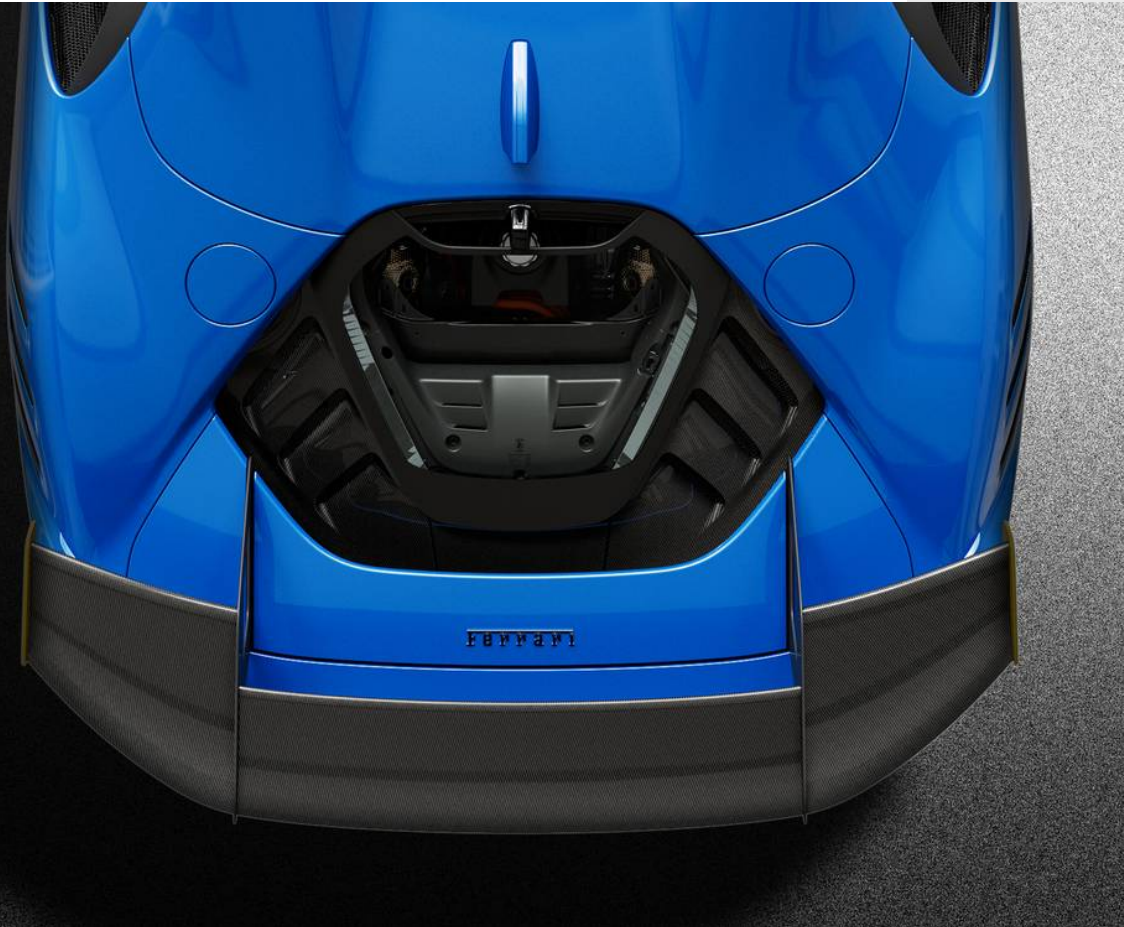

SF90XX
SPIDER

FERRARI GENUINE

ORIGINAL ACCESSORIES

CARBON FIBRE BONNET TRIMS

CARBON FIBRE BONNET TRIMS

SF90XX
SPIDER

The covers, installed in the end area of the rear window ensure, through their particular shape, the correct air flow of the engine compartment.

The version made of visible carbon fiber, thanks to its peculiar characteristics, help to making this element even more characteristic, guaranteeing the same performance and giving a much more gritty look to the rear part of the car.