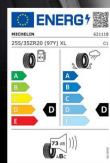

FERRARI GENUINE

ORIGINAL ACCESSORIES

**PERFORMANCE TIRES, MICHELIN FRONT, PILOT
SPORT CUP2 R, 255-35 ZR20 (97Y)**