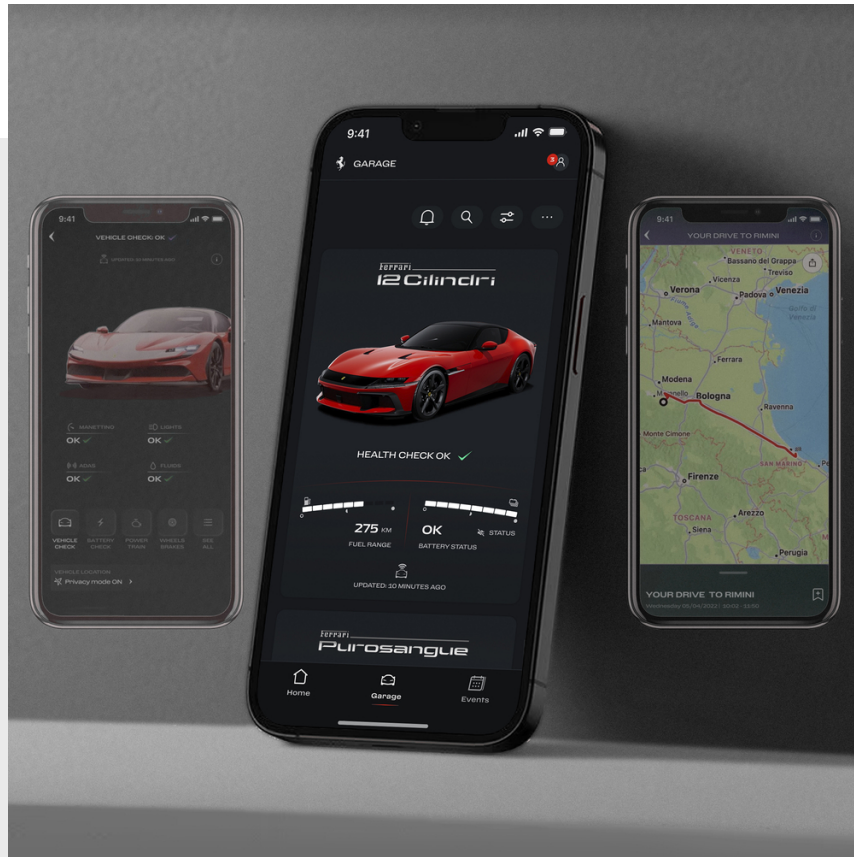

SF90 STRADALE

FERRARI GENUINE

ORIGINAL ACCESSORIES

MYFERRARI CONNECT

MYFERRARI CONNECT

SF90 STRADALE

MyFerrari Connect is a proposal for advanced connection services, thanks to which you will always have the status of your vehicle under control via your mobile devices.

The system allows you to check the key information of your vehicle at any time, sharing it with your Dealer in order to better plan any service in the Dealer workshop.

The system also allows you to share the adventures you will experience aboard your Ferrari with friends and family in complete simplicity and safety, being able to share them both on your favorite social networks.

FERRARI GENUINE

MYFERRARI CONNECT

MyFerrari connect

MyFerrari connect

FERRARI GENUINE

MYFERRARI CONNECT

Variants

MyFerrari connect