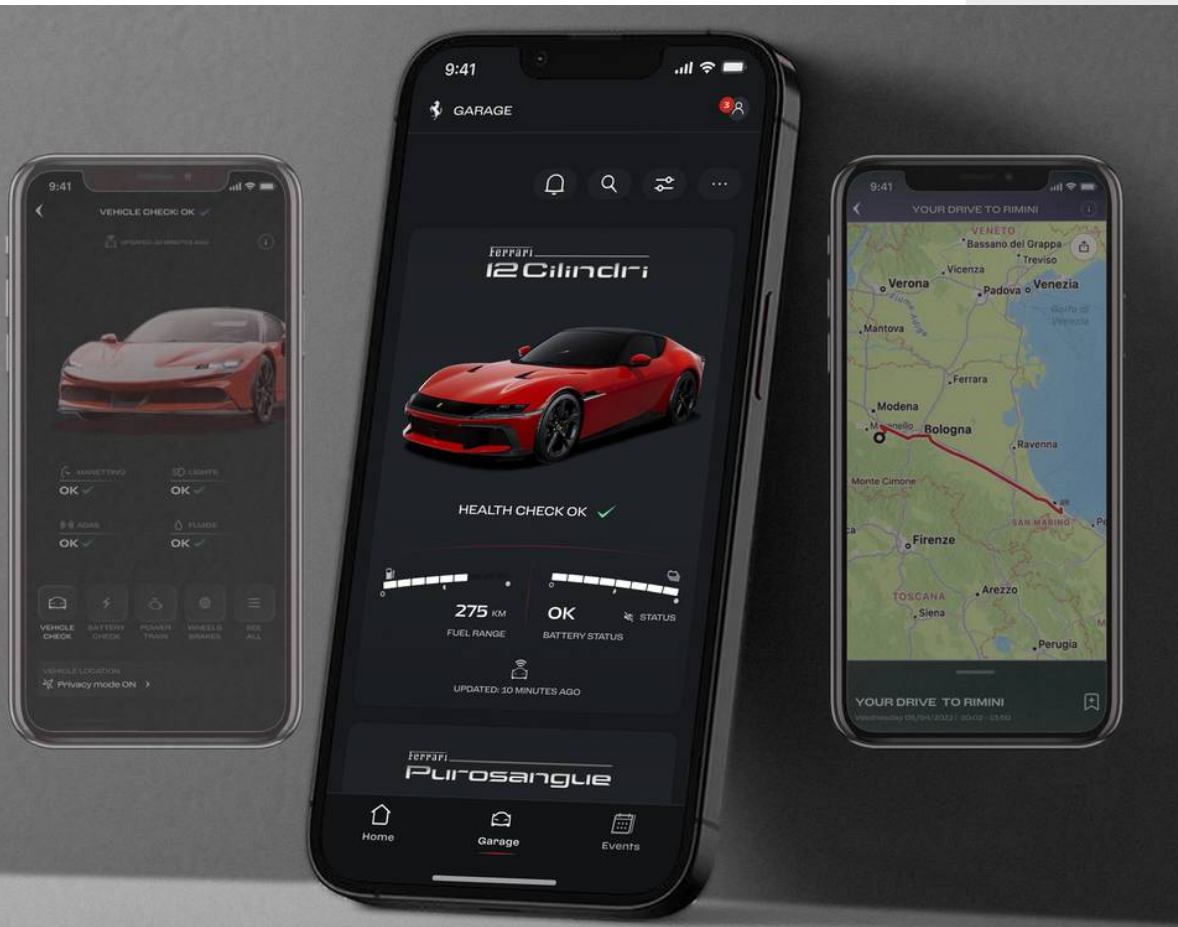

SF90 STRADALE

FERRARI GENUINE

ORIGINAL ACCESSORIES

MYFERRARI CONNECT

MYFERRARI CONNECT

SF90 STRADALE

MyFerrari Connect is a proposal for advanced connection services, thanks to which you will always have the status of your vehicle under control via your mobile devices.

The system allows you to check the key information of your vehicle at any time, sharing it with your Dealer in order to better plan any service in the Dealer workshop.

The system also allows you to share the adventures you will experience aboard your Ferrari with friends and family in complete simplicity and safety, being able to share them both on your favorite social networks.

FERRARI GENUINE

MYFERRARI CONNECT

MyFerrari connect

MyFerrari connect

FERRARI GENUINE

MYFERRARI CONNECT

Variants

MyFerrari connect