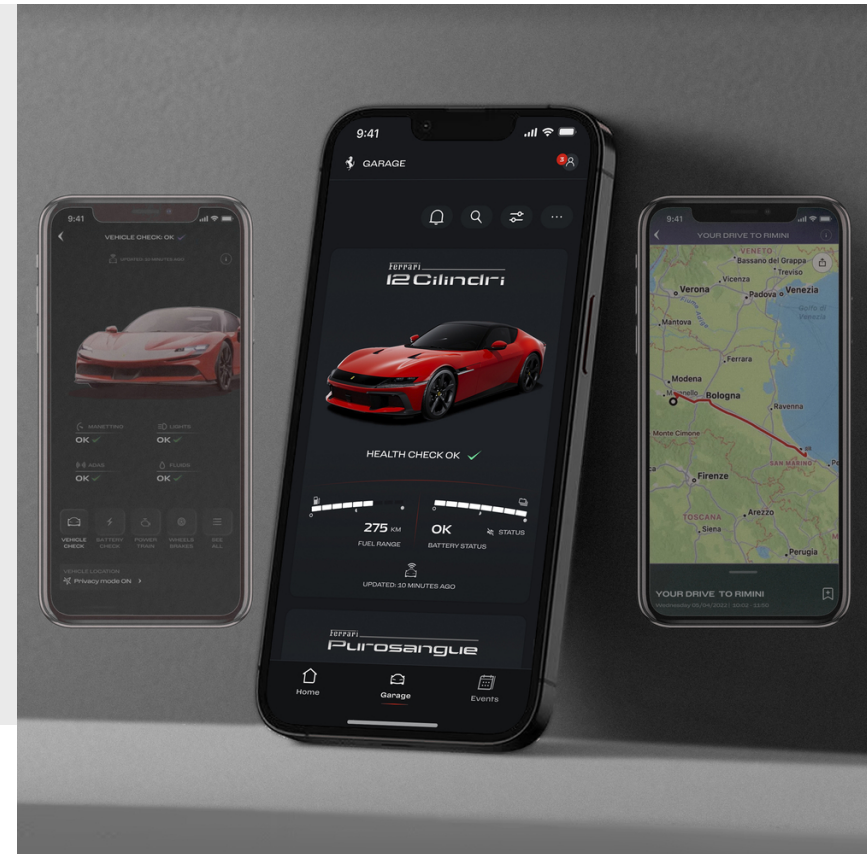

SF90 STRADALE

FERRARI GENUINE

ORIGINAL ACCESSORIES

MYFERRARI CONNECT

MYFERRARI CONNECT

SF90 STRADALE

MyFerrari Connect is a proposal for advanced connection services, thanks to which you will always have the status of your vehicle under control via your mobile devices.

The system allows you to check the key information of your vehicle at any time, sharing it with your Dealer in order to better plan any service in the Dealer workshop.

The system also allows you to share the adventures you will experience aboard your Ferrari with friends and family in complete simplicity and safety, being able to share them both on your favorite social networks.

FERRARI GENUINE

MYFERRARI CONNECT

MyFerrari connect

MyFerrari connect

FERRARI GENUINE

MYFERRARI CONNECT

Variants

MyFerrari connect