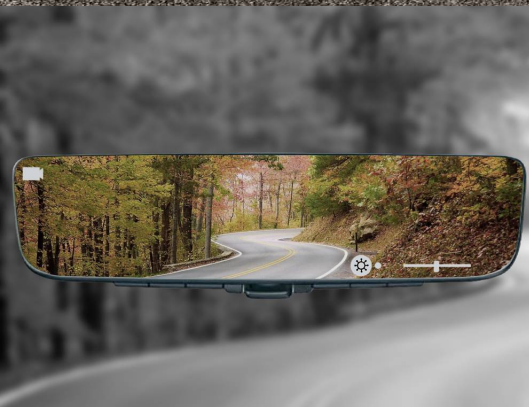

SF90 STRADALE

FERRARI GENUINE

ORIGINAL ACCESSORIES

INNER DIGITAL MIRROR

INNER DIGITAL MIRROR

SF90 STRADALE

It is possible to request a kit to install a digital inner mirror.

Thanks to a small camera installed at the rear of the car, it is possible to reproduce images directly on the glass of the rear-view mirror. The system guarantees a much wider viewing angle than the traditional mirror, covering most blind spots.

This mirror adds further advantages when driving on the track by more precisely monitoring the position of the car following, helping in slipstream defence, overtaking, braking and cornering manoeuvres.

Using a button it is always possible to deactivate the screen and switch to analogue mode, taking advantage of the standard mirror with its electrochromic functionality.

FERRARI GENUINE

FERRARI GENUINE

MyFerrari App