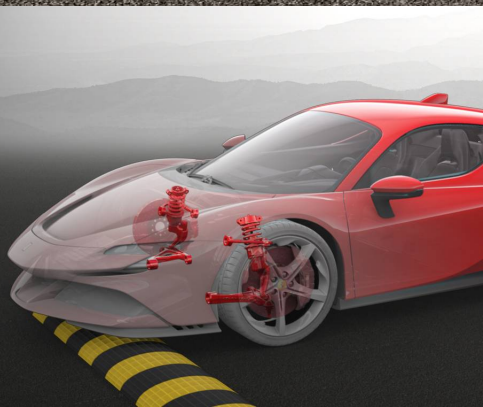

SF90 STRADALE

FERRARI GENUINE

ORIGINAL ACCESSORIES

FRONT SUSPENSION LIFT

FRONT SUSPENSION LIFT

SF90 STRADALE

To guarantee maximum performance in any driving situation, Ferrari Genuine offers a system that makes it easier to drive over bumps or ramps and avoid damaging the vehicle. The lift system, which acts on the shock absorbers, lifts the vehicle approximately 40 mm.

FERRARI GENUINE

FRONT SUSPENSION LIFT

Front suspension lift

Front suspension lift

FERRARI GENUINE

FRONT SUSPENSION LIFT

Variants

Front suspension lift