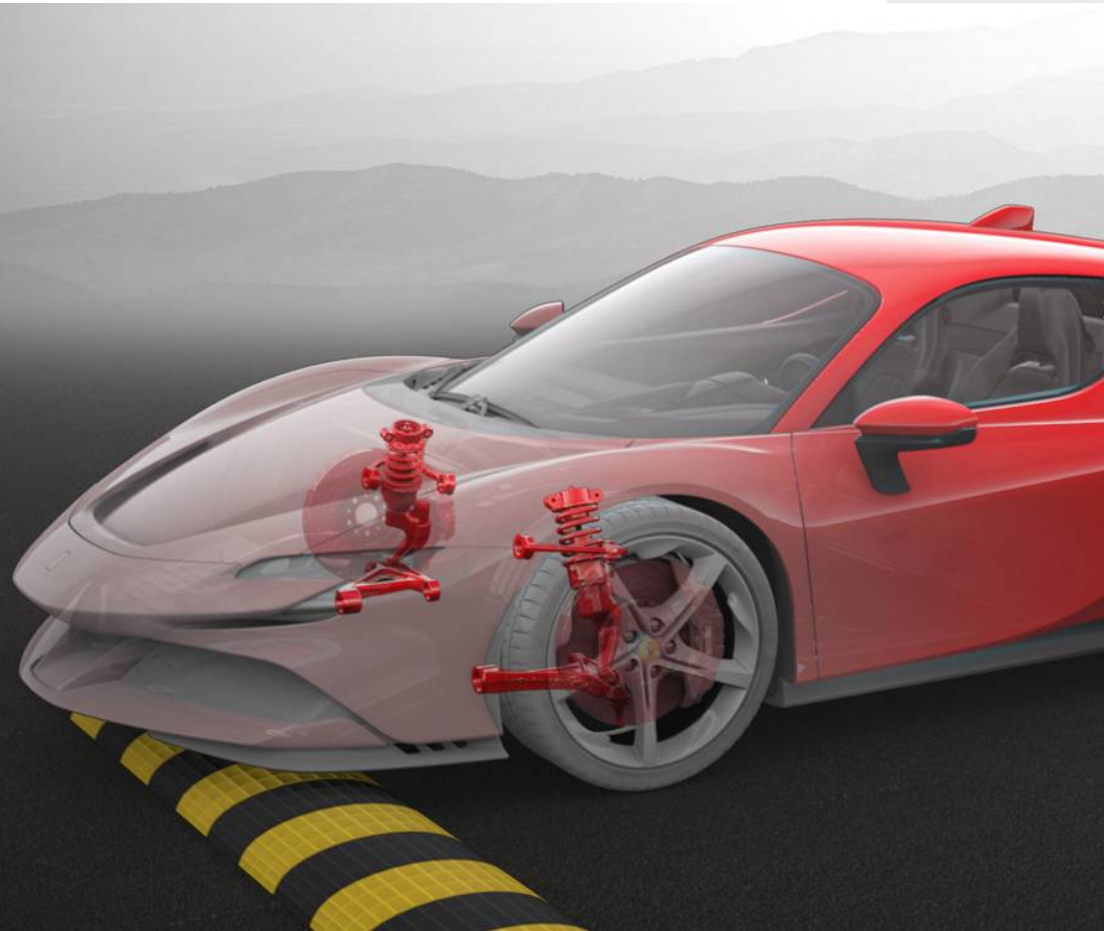

SF90 STRADALE

FERRARI GENUINE

ORIGINAL ACCESSORIES

FRONT SUSPENSION LIFT

FRONT SUSPENSION LIFT

SF90 STRADALE

To guarantee maximum performance in any driving situation, Ferrari Genuine offers a system that makes it easier to drive over bumps or ramps and avoid damaging the vehicle. The lift system, which acts on the shock absorbers, lifts the vehicle approximately 40 mm.

FERRARI GENUINE

FRONT SUSPENSION LIFT

Front suspension lift

Front suspension lift

FERRARI GENUINE

FRONT SUSPENSION LIFT

Variants

Front suspension lift