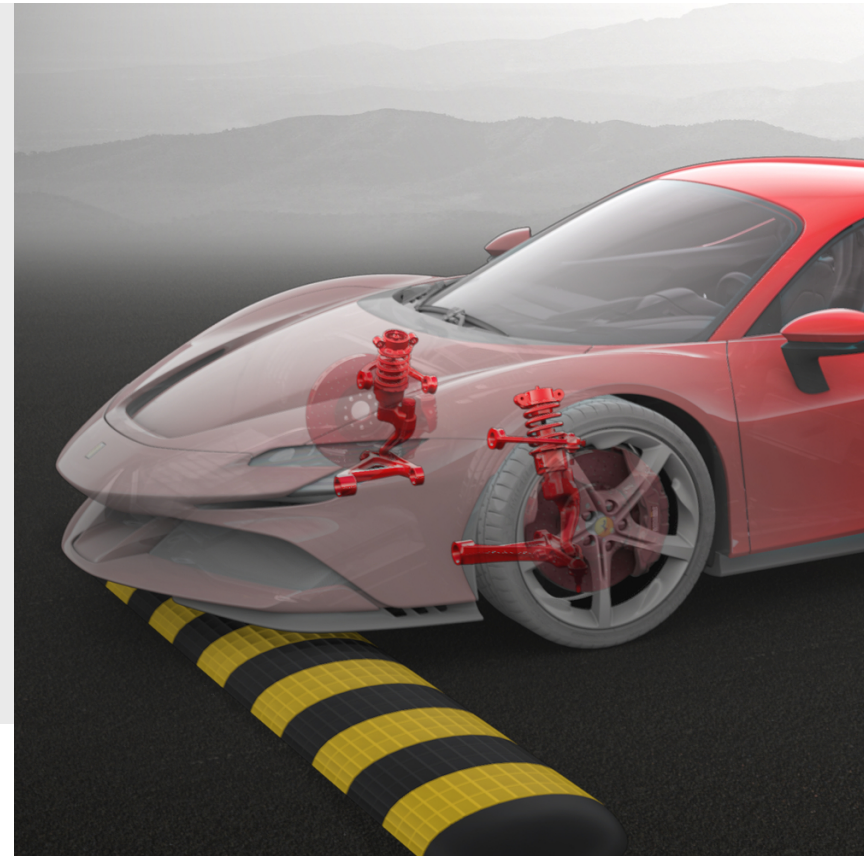

SF90 STRADALE

FERRARI GENUINE

ORIGINAL ACCESSORIES

FRONT SUSPENSION LIFT

FRONT SUSPENSION LIFT

SF90 STRADALE

To guarantee maximum performance in any driving situation, Ferrari Genuine offers a system that makes it easier to drive over bumps or ramps and avoid damaging the vehicle. The lift system, which acts on the shock absorbers, lifts the vehicle approximately 40 mm.

FERRARI GENUINE

FRONT SUSPENSION LIFT

Front suspension lift

Front suspension lift

FERRARI GENUINE

FRONT SUSPENSION LIFT

Variants

Front suspension lift