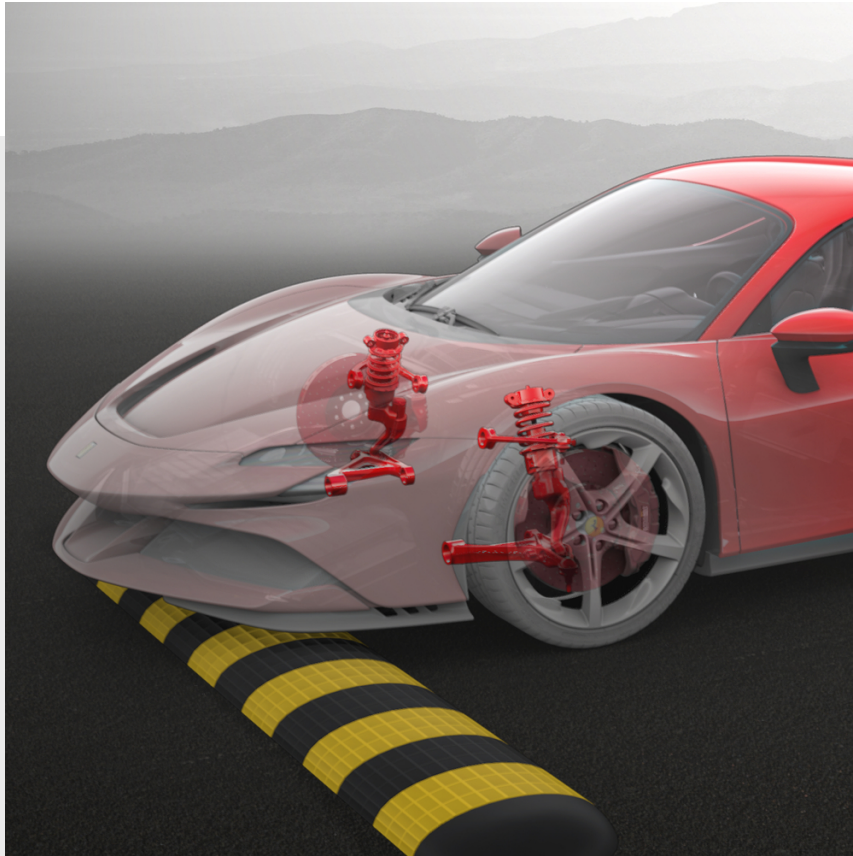

SF90 STRADALE

FERRARI GENUINE

ORIGINAL ACCESSORIES

FRONT SUSPENSION LIFT

FRONT SUSPENSION LIFT

SF90 STRADALE

To guarantee maximum performance in any driving situation, Ferrari Genuine offers a system that makes it easier to drive over bumps or ramps and avoid damaging the vehicle. The lift system, which acts on the shock absorbers, lifts the vehicle approximately 40 mm.

FERRARI GENUINE

FRONT SUSPENSION LIFT

Front suspension lift

Front suspension lift

FERRARI GENUINE

FRONT SUSPENSION LIFT

Variants

Front suspension lift