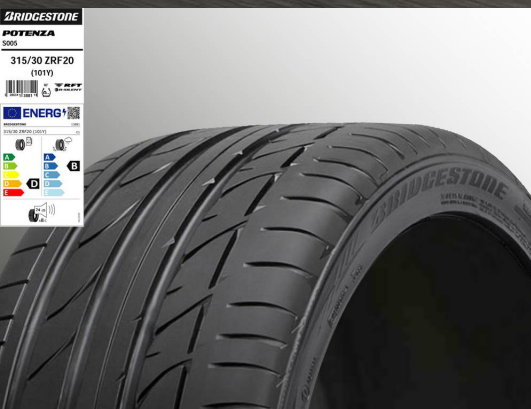

SF90 SPIDER

FERRARI GENUINE

ORIGINAL ACCESSORIES

**RUN-FLAT TIRES, BRIDGESTONE POTENZA S005
REAR, 315-30 ZRF20 (101Y)**

RUN-FLAT TIRES

BRIDGESTONE
POTENZA
S005

315/30 ZRF20
(101Y)

RF RFT
R-SILENT

ENERGY

BRIDGESTONE 13881
315/30 ZRF20 (101Y) C1

A	A
B	B
C	C
D	D
E	E

24 dB
ABC

Run Flat technology, developed in collaboration with the best brands on the market, allows the vehicle to continue to be driven in complete comfort and safety for up to 80 km at speeds of up to 80 km/h in the event of a puncture.

FERRARI GENUINE

RUN-FLAT TIRES

BRIDGESTONE
POTENZA
S005
255/35 ZRF20
(93Y)

ENERGY
BRIDGESTONE
255/35 ZRF20 (93Y)

A	A
B	B
C	C
D	D
E	E

72 dB
ABC

Run-Flat tires, Bridgestone Potenza S005 front, 255-35 ZRF20 (93Y)