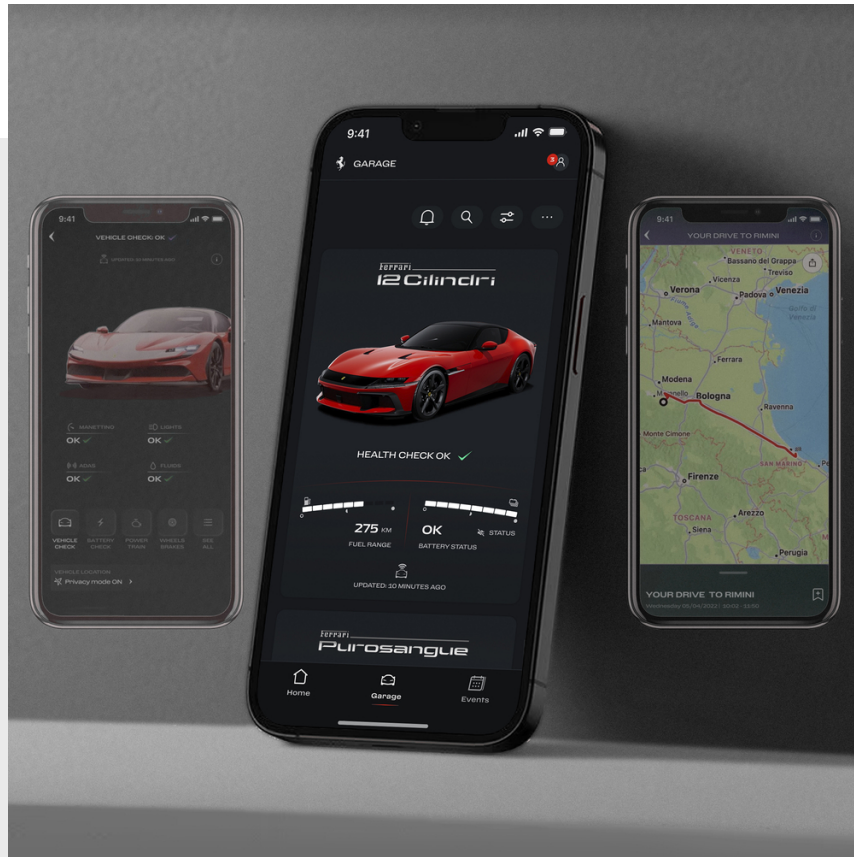

SF90 SPIDER

FERRARI GENUINE

ORIGINAL ACCESSORIES

MYFERRARI CONNECT

MYFERRARI CONNECT

SF90 SPIDER

MyFerrari Connect is a proposal for advanced connection services, thanks to which you will always have the status of your vehicle under control via your mobile devices.

The system allows you to check the key information of your vehicle at any time, sharing it with your Dealer in order to better plan any service in the Dealer workshop.

The system also allows you to share the adventures you will experience aboard your Ferrari with friends and family in complete simplicity and safety, being able to share them both on your favorite social networks.

FERRARI GENUINE

MYFERRARI CONNECT

MyFerrari connect

MyFerrari connect

FERRARI GENUINE

MYFERRARI CONNECT

Variants

MyFerrari connect