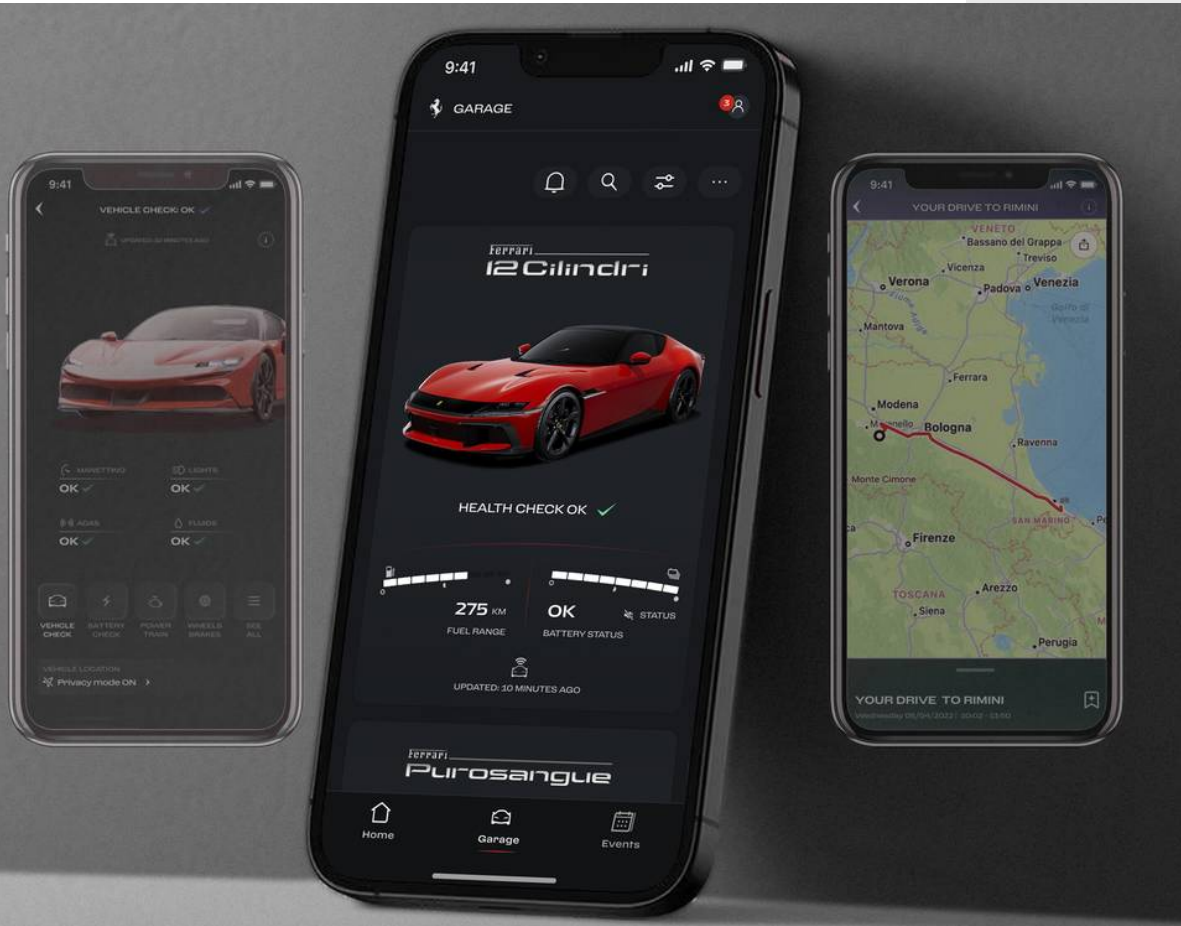

SF90 SPIDER

FERRARI GENUINE

ORIGINAL ACCESSORIES

MYFERRARI CONNECT

MYFERRARI CONNECT

SF90 SPIDER

MyFerrari Connect is a proposal for advanced connection services, thanks to which you will always have the status of your vehicle under control via your mobile devices.

The system allows you to check the key information of your vehicle at any time, sharing it with your Dealer in order to better plan any service in the Dealer workshop.

The system also allows you to share the adventures you will experience aboard your Ferrari with friends and family in complete simplicity and safety, being able to share them both on your favorite social networks.

FERRARI GENUINE

MYFERRARI CONNECT

MyFerrari connect

MyFerrari connect

FERRARI GENUINE

MYFERRARI CONNECT

Variants

MyFerrari connect