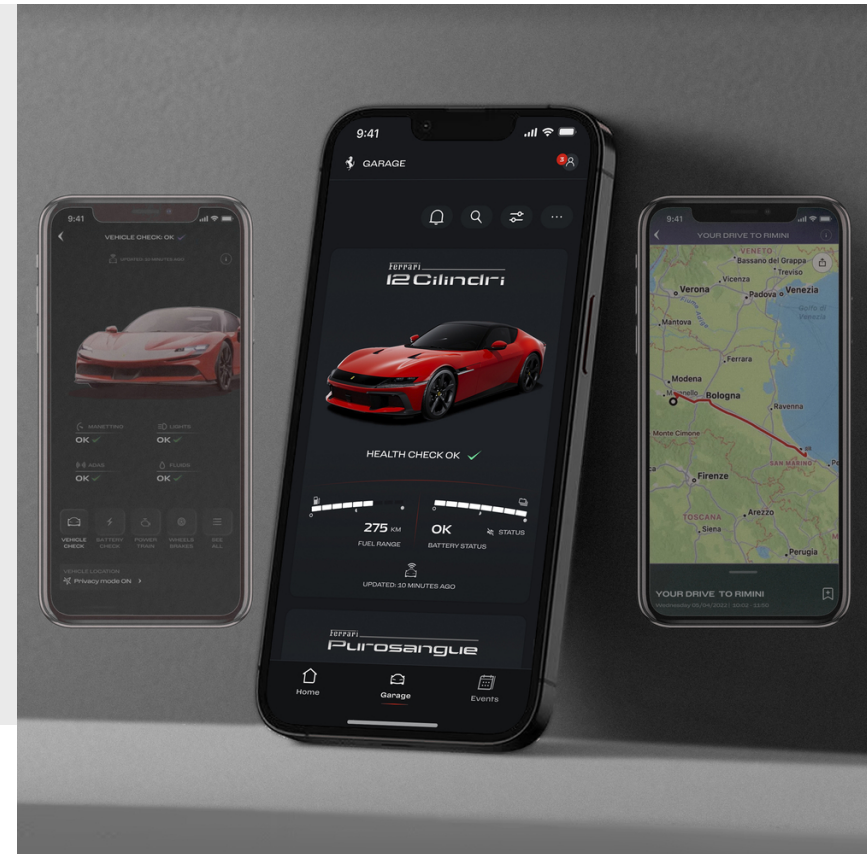

SF90 SPIDER

FERRARI GENUINE

ORIGINAL ACCESSORIES

MYFERRARI CONNECT

MYFERRARI CONNECT

SF90 SPIDER

MyFerrari Connect is a proposal for advanced connection services, thanks to which you will always have the status of your vehicle under control via your mobile devices.

The system allows you to check the key information of your vehicle at any time, sharing it with your Dealer in order to better plan any service in the Dealer workshop.

The system also allows you to share the adventures you will experience aboard your Ferrari with friends and family in complete simplicity and safety, being able to share them both on your favorite social networks.

FERRARI GENUINE

MYFERRARI CONNECT

MyFerrari connect

MyFerrari connect

FERRARI GENUINE

MYFERRARI CONNECT

Variants

MyFerrari connect