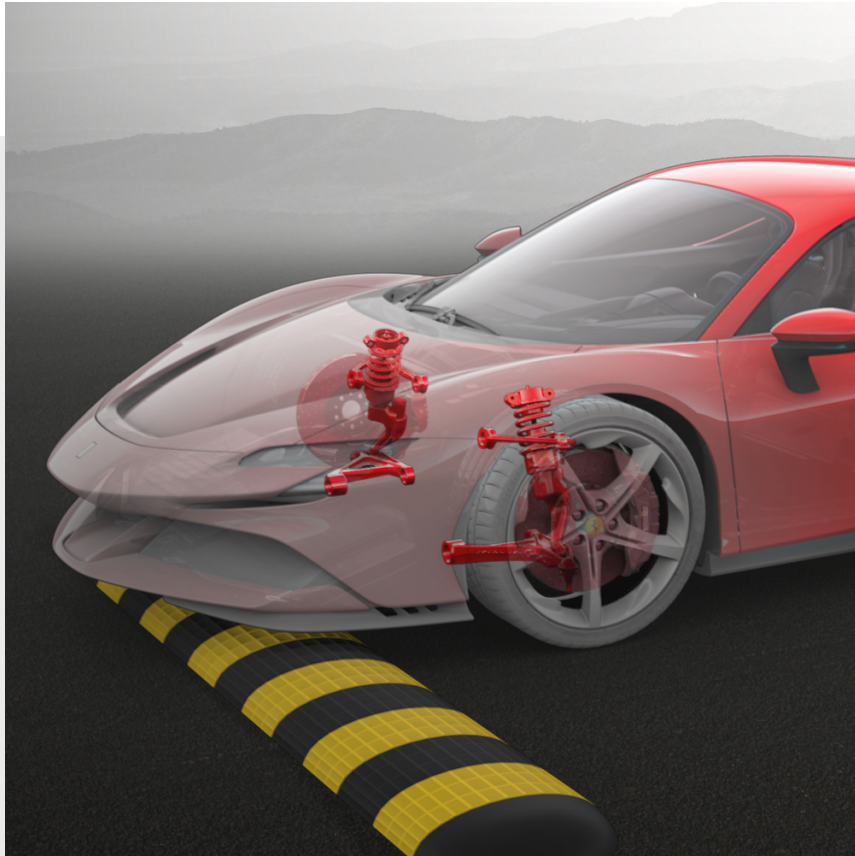

SF90 SPIDER

FERRARI GENUINE

ORIGINAL ACCESSORIES

FRONT SUSPENSION LIFT

FRONT SUSPENSION LIFT

SF90 SPIDER

To guarantee maximum performance in any driving situation, Ferrari Genuine offers a system that makes it easier to drive over bumps or ramps and avoid damaging the vehicle. The lift system, which acts on the shock absorbers, lifts the vehicle approximately 40 mm.

FERRARI GENUINE

FRONT SUSPENSION LIFT

Front suspension lift

Front suspension lift

FERRARI GENUINE

FERRARI GENUINE

MyFerrari App

For our clients, exclusive Ferrari services
always in your hand