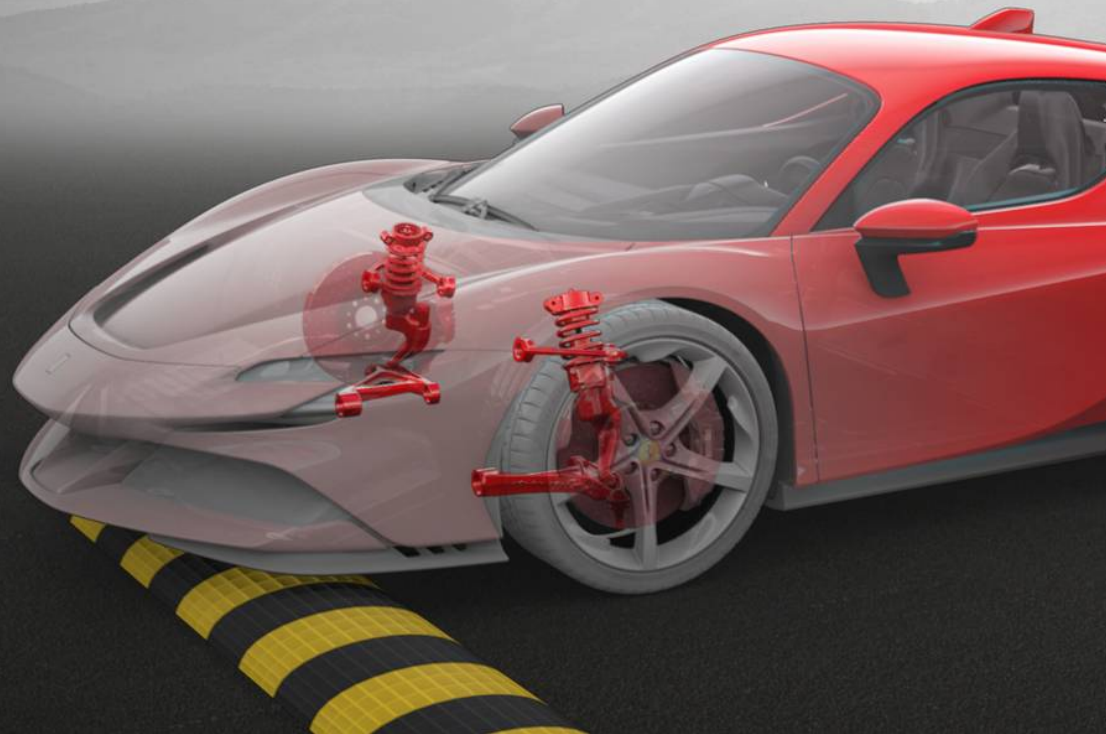

SF90 SPIDER

FERRARI GENUINE

ORIGINAL ACCESSORIES

FRONT SUSPENSION LIFT

FRONT SUSPENSION LIFT

SF90 SPIDER

To guarantee maximum performance in any driving situation, Ferrari Genuine offers a system that makes it easier to drive over bumps or ramps and avoid damaging the vehicle. The lift system, which acts on the shock absorbers, lifts the vehicle approximately 40 mm.

FERRARI GENUINE

FRONT SUSPENSION LIFT

Front suspension lift

Front suspension lift

FERRARI GENUINE

FERRARI GENUINE

MyFerrari App

For our clients, exclusive Ferrari services
always in your hand