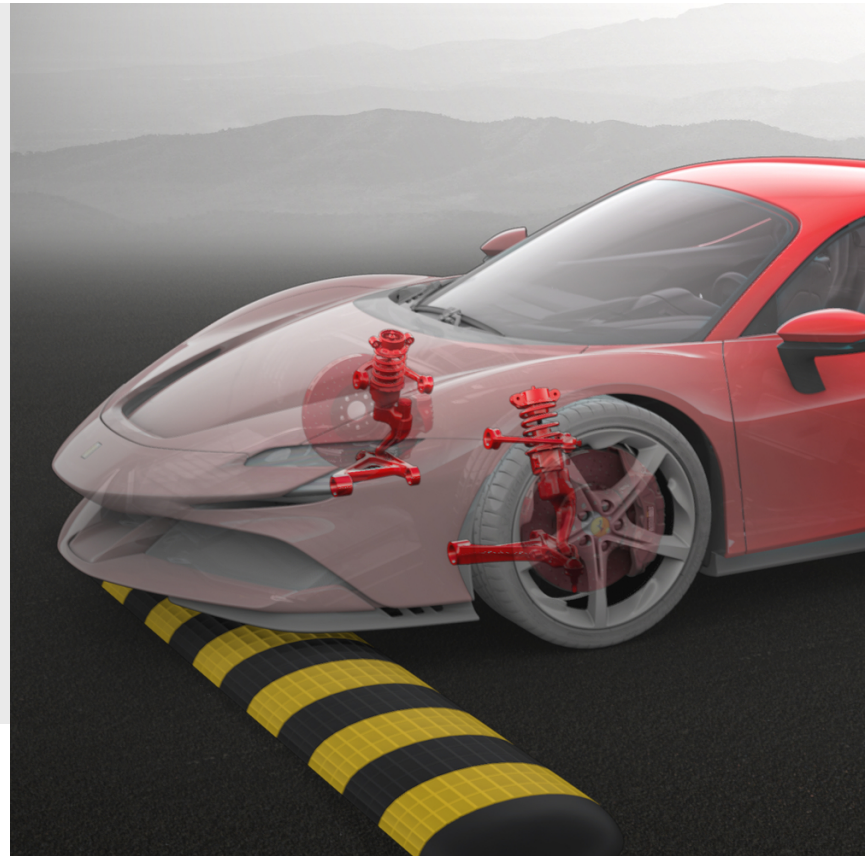

SF90 SPIDER

FERRARI GENUINE

ORIGINAL ACCESSORIES

FRONT SUSPENSION LIFT

FRONT SUSPENSION LIFT

SF90 SPIDER

To guarantee maximum performance in any driving situation, Ferrari Genuine offers a system that makes it easier to drive over bumps or ramps and avoid damaging the vehicle. The lift system, which acts on the shock absorbers, lifts the vehicle approximately 40 mm.

FERRARI GENUINE

FRONT SUSPENSION LIFT

Front suspension lift

Front suspension lift

FERRARI GENUINE

FERRARI GENUINE

MyFerrari App

For our clients, exclusive Ferrari services
always in your hand