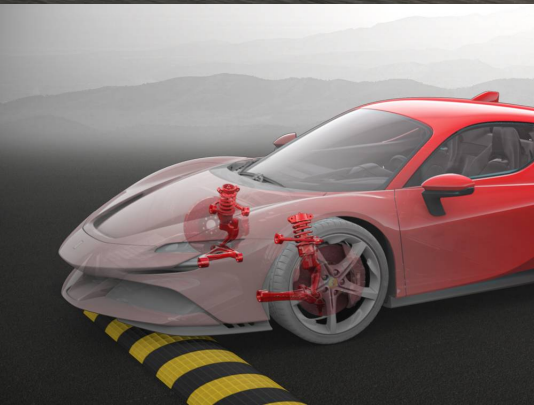

SF90 SPIDER

FERRARI GENUINE

ORIGINAL ACCESSORIES

FRONT SUSPENSION LIFT

FRONT SUSPENSION LIFT

SF90 SPIDER

To guarantee maximum performance in any driving situation, Ferrari Genuine offers a system that makes it easier to drive over bumps or ramps and avoid damaging the vehicle. The lift system, which acts on the shock absorbers, lifts the vehicle approximately 40 mm.

FERRARI GENUINE

FRONT SUSPENSION LIFT

Front suspension lift

Front suspension lift

FERRARI GENUINE

FERRARI GENUINE

MyFerrari App

For our clients, exclusive Ferrari services
always in your hand