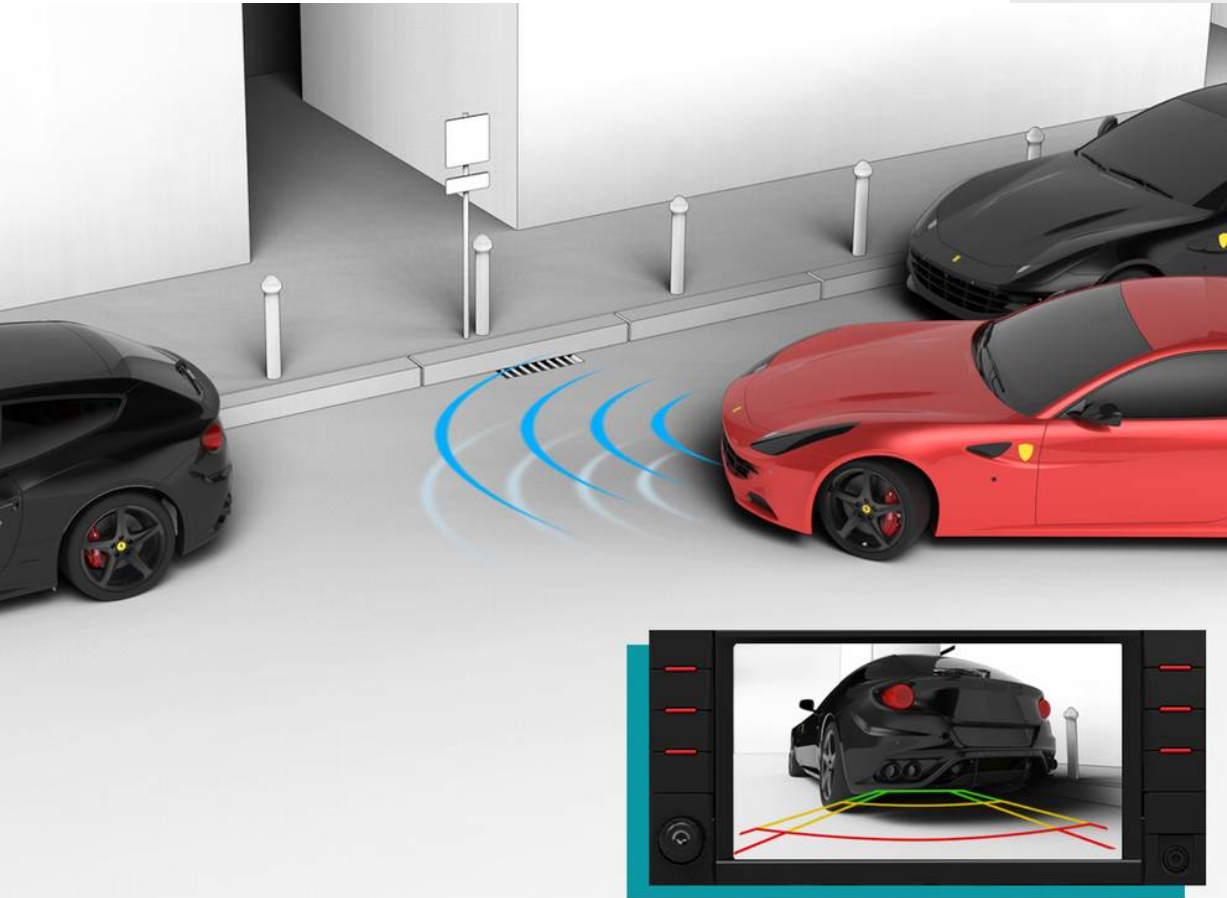

FF

FERRARI GENUINE

ORIGINAL ACCESSORIES

PARKING CAMERA, FRONT, STANDARD

PARKING CAMERA

FF

The Ferrari parking camera system helps to prevent accidentally hitting an obstacle when parking. The kits, which include front and rear cameras, display the necessary information on the instrument panel and, thanks to the addition of parking sensors and a practical virtual grid, assist the driver when manoeuvring

FERRARI GENUINE

PARKING CAMERA

Parking camera, front, standard

Parking camera, front, chrome

FERRARI GENUINE

PARKING CAMERA

Variants

Parking camera, front, standard