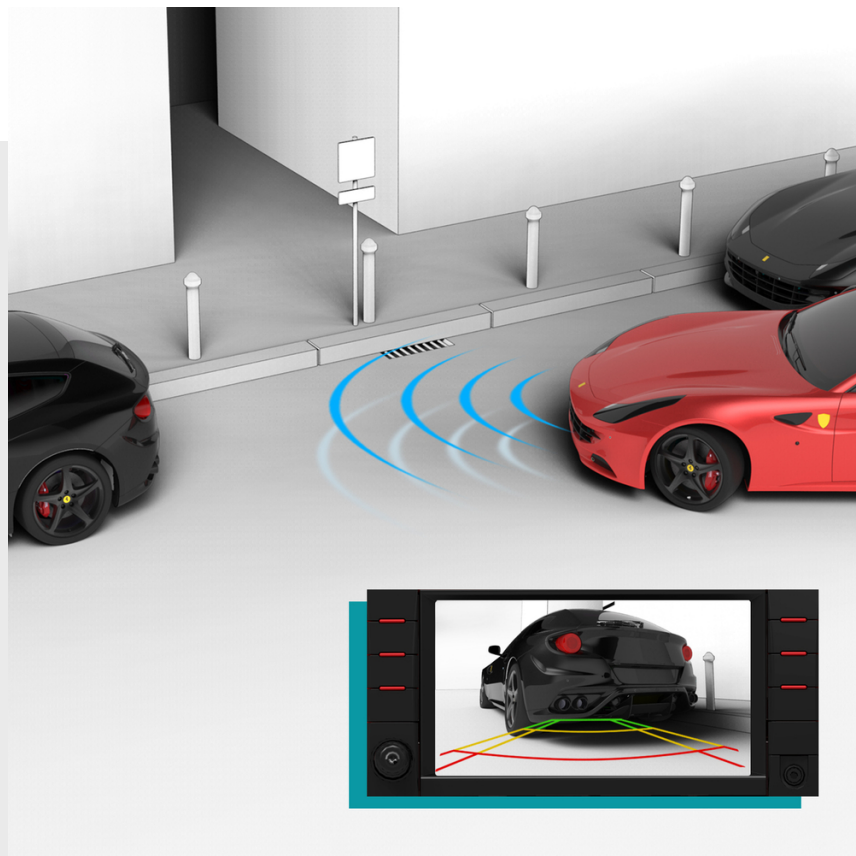

FF

FERRARI GENUINE

ORIGINAL ACCESSORIES

PARKING CAMERA, FRONT, STANDARD

PARKING CAMERA

FF

The Ferrari parking camera system helps to prevent accidentally hitting an obstacle when parking. The kits, which include front and rear cameras, display the necessary information on the instrument panel and, thanks to the addition of parking sensors and a practical virtual grid, assist the driver when manoeuvring

FERRARI GENUINE

PARKING CAMERA

Parking camera, front, standard

Parking camera, front, chrome

FERRARI GENUINE

PARKING CAMERA

Variants

Parking camera, front, standard

Parking camera, front, chrome

Parking camera, front, chrome

Parking camera, front, standard

Parking camera, front, chrome

Parking camera, front, chrome

Parking camera, front, standard

FERRARI GENUINE

FERRARI GENUINE