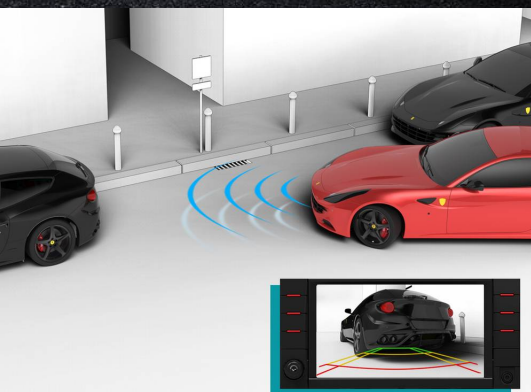

FF

FERRARI GENUINE

ORIGINAL ACCESSORIES

PARKING CAMERA, FRONT, STANDARD

PARKING CAMERA

FF

The Ferrari parking camera system helps to prevent accidentally hitting an obstacle when parking. The kits, which include front and rear cameras, display the necessary information on the instrument panel and, thanks to the addition of parking sensors and a practical virtual grid, assist the driver when manoeuvring

FERRARI GENUINE

PARKING CAMERA

Parking camera, front, standard

Parking camera, front, chrome

FERRARI GENUINE

PARKING CAMERA

Variants

Parking camera, front, standard