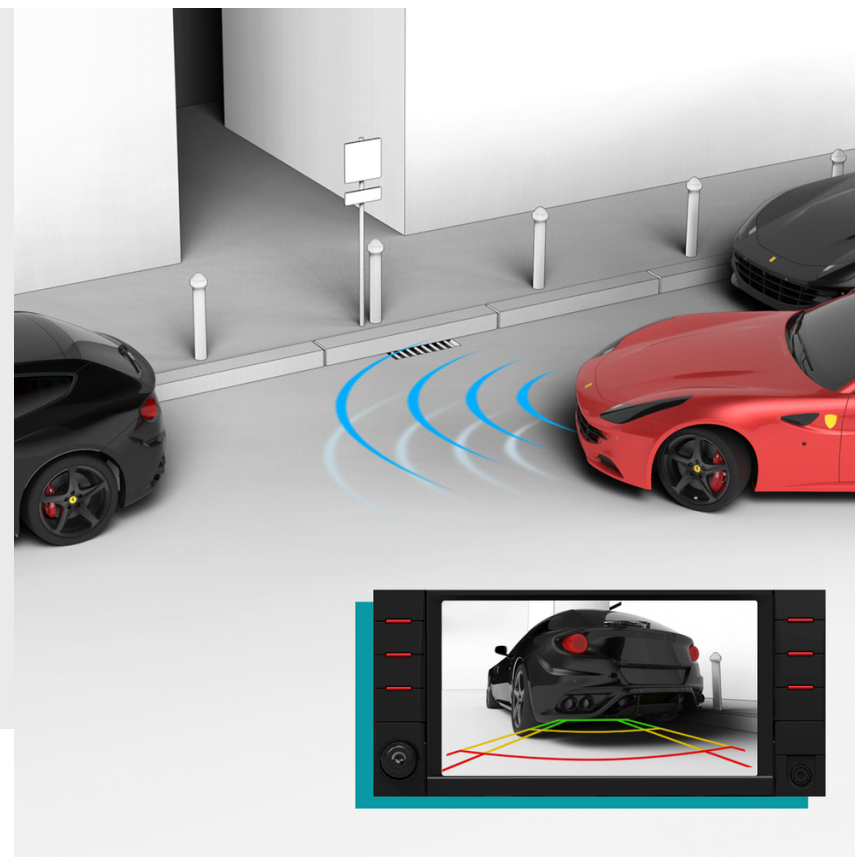

FF

FERRARI GENUINE

ORIGINAL ACCESSORIES

PARKING CAMERA, FRONT, STANDARD

PARKING CAMERA

FF

The Ferrari parking camera system helps to prevent accidentally hitting an obstacle when parking. The kits, which include front and rear cameras, display the necessary information on the instrument panel and, thanks to the addition of parking sensors and a practical virtual grid, assist the driver when manoeuvring

FERRARI GENUINE

PARKING CAMERA

Parking camera, front, standard

Parking camera, front, chrome

FERRARI GENUINE

PARKING CAMERA

Variants

Parking camera, front, standard

Parking camera, front, chrome

Parking camera, front, chrome

Parking camera, front, standard

Parking camera, front, chrome

Parking camera, front, chrome

Parking camera, front, standard

FERRARI GENUINE

FERRARI GENUINE