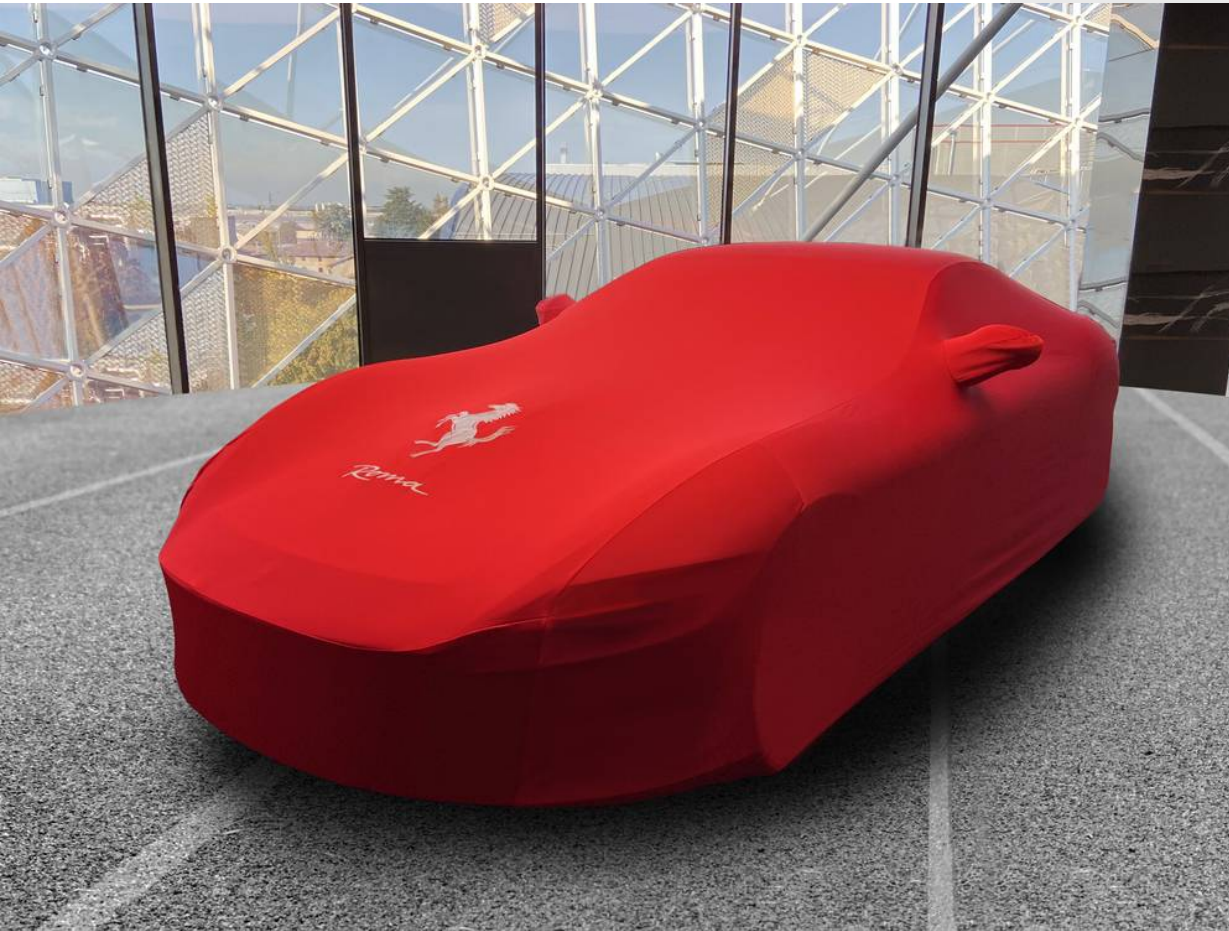

FERRARI GENUINE

ORIGINAL ACCESSORIES

**NEW INDOOR-USE CAR COVER WITH VEHICLE
LOGO, RED**

NEW INDOOR-USE CAR COVER WITH VEHICLE LOGO

Ferrari *Roma*

Tailored specifically to the forms of each individual model, these elegant new car covers for indoor use are available in black and red. Featuring an anti-scratch lining to offer total protection for the bodywork, these exquisitely crafted covers echo and accentuate the forms of the vehicle itself. Embroidered details on the front and rear lids further enhance the elegance of the model.

FERRARI GENUINE

**NEW INDOOR-USE CAR
COVER WITH VEHICLE LOGO**

**New indoor-use car cover with vehicle
logo, red**

New indoor-use car cover with vehicle logo, black

FERRARI GENUINE

FERRARI GENUINE

MyFerrari App