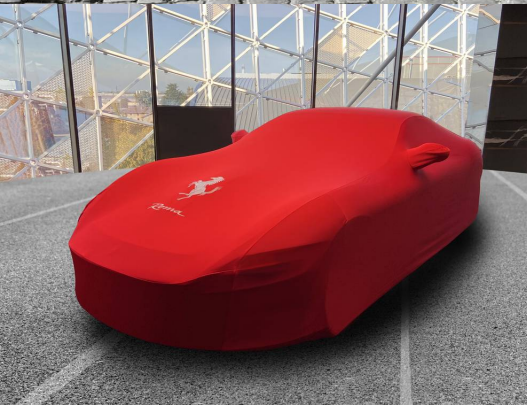

FERRARI GENUINE

ORIGINAL ACCESSORIES

**NEW INDOOR-USE CAR COVER WITH VEHICLE
LOGO, RED**

NEW INDOOR-USE CAR COVER WITH VEHICLE LOGO

Ferrari *Roma*

Tailored specifically to the forms of each individual model, these elegant new car covers for indoor use are available in black and red. Featuring an anti-scratch lining to offer total protection for the bodywork, these exquisitely crafted covers echo and accentuate the forms of the vehicle itself. Embroidered details on the front and rear lids further enhance the elegance of the model.

FERRARI GENUINE

**NEW INDOOR-USE CAR
COVER WITH VEHICLE LOGO**

**New indoor-use car cover with vehicle
logo, red**

New indoor-use car cover with vehicle logo, black

FERRARI GENUINE

FERRARI GENUINE

MyFerrari App