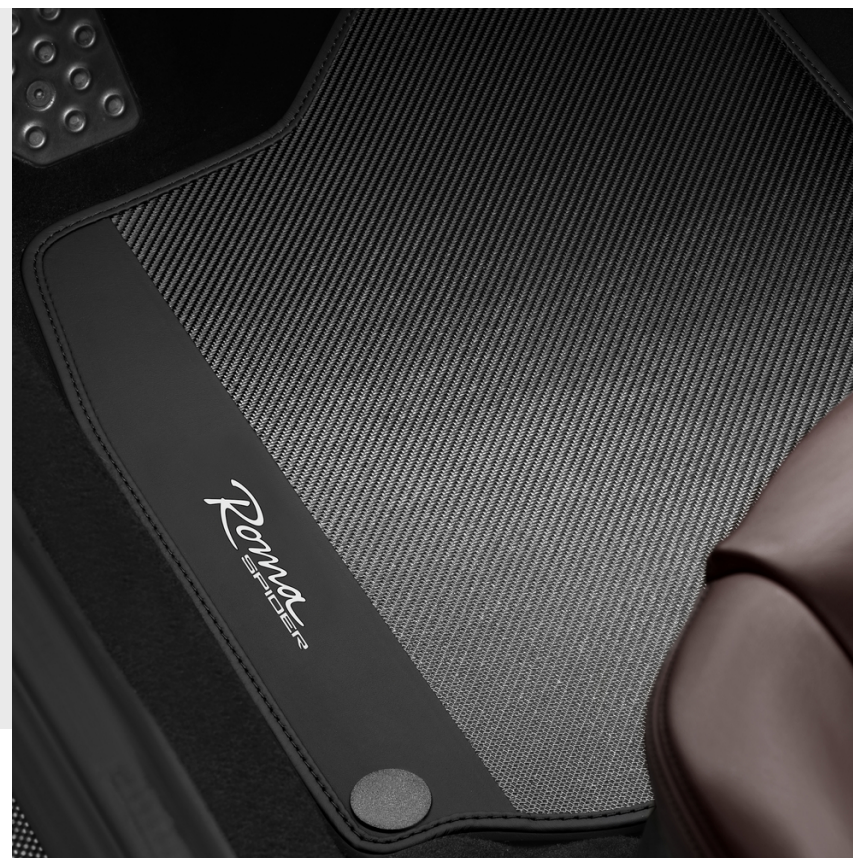

CARBON FIBRE OVERMATS

Ferrari *Roma*
SPIDER

Carbon fibre overmats

FERRARI GENUINE