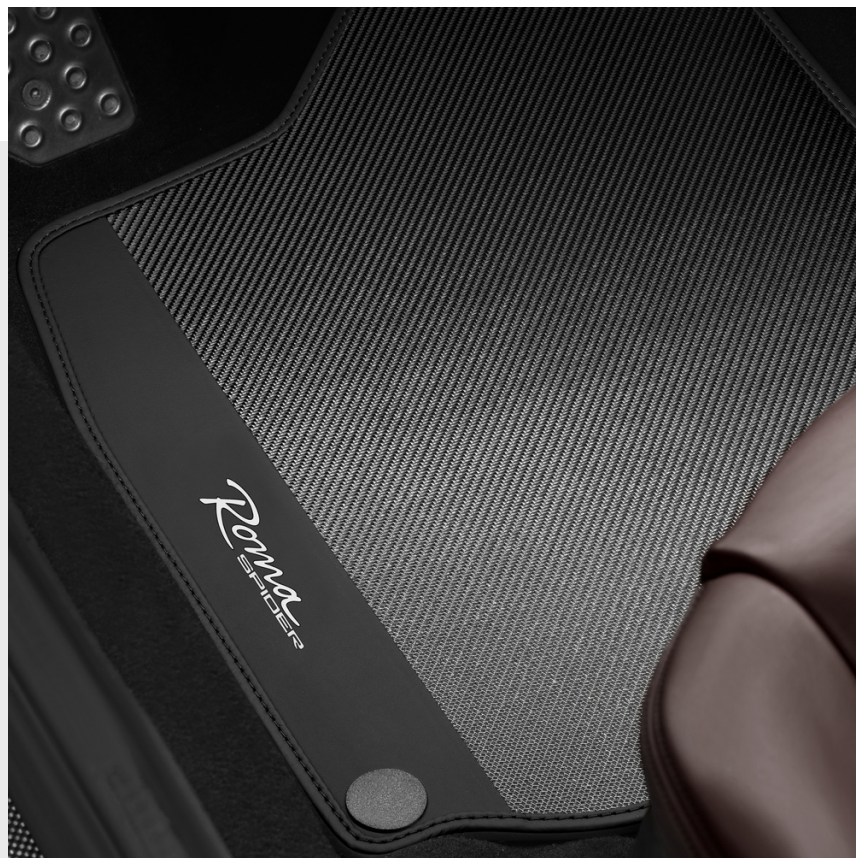

Carbon fibre overmats, version for fire extinguisher

CARBON FIBRE OVERMATS

Ferrari *Roma*
SPIDER

Carbon fibre overmats