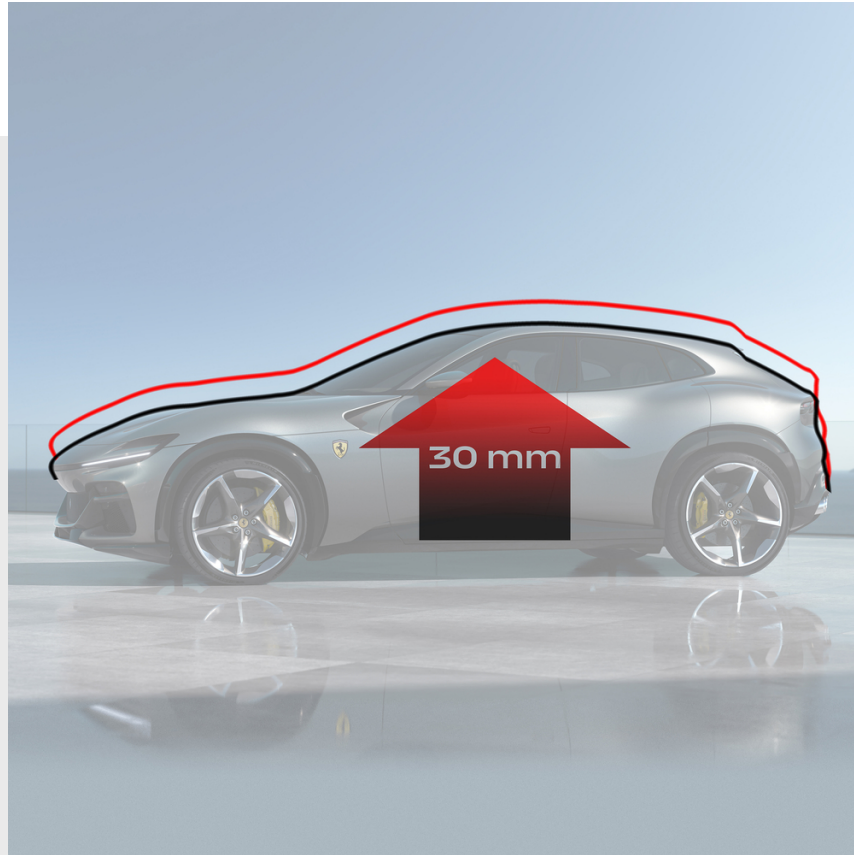

Suspension lifter

Suspension lifter