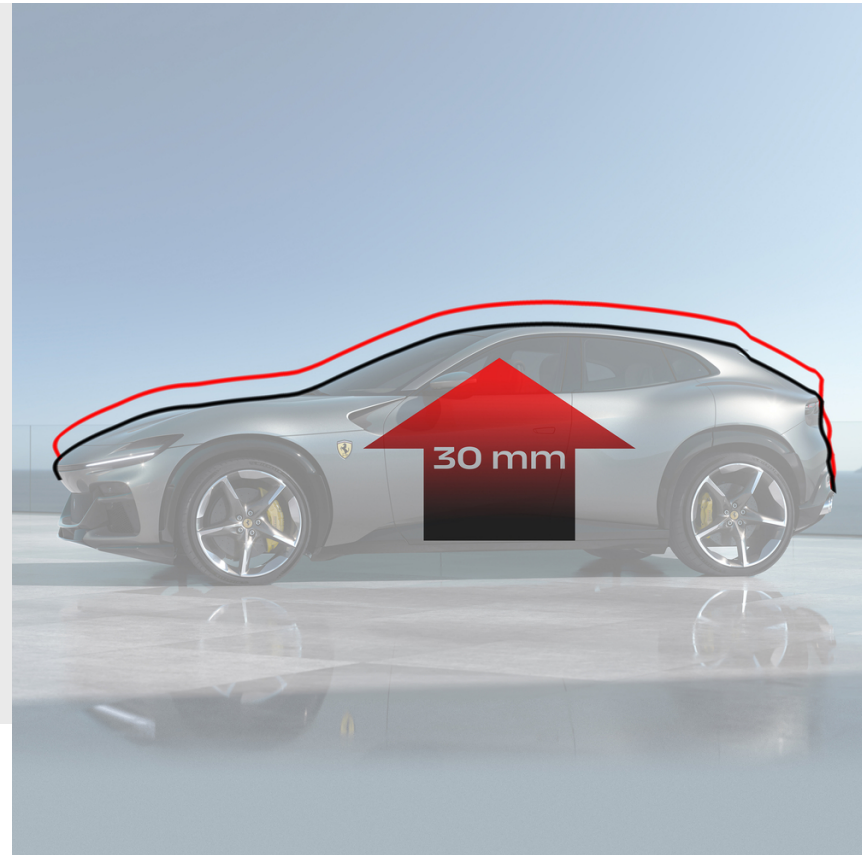

FERRARI GENUINE