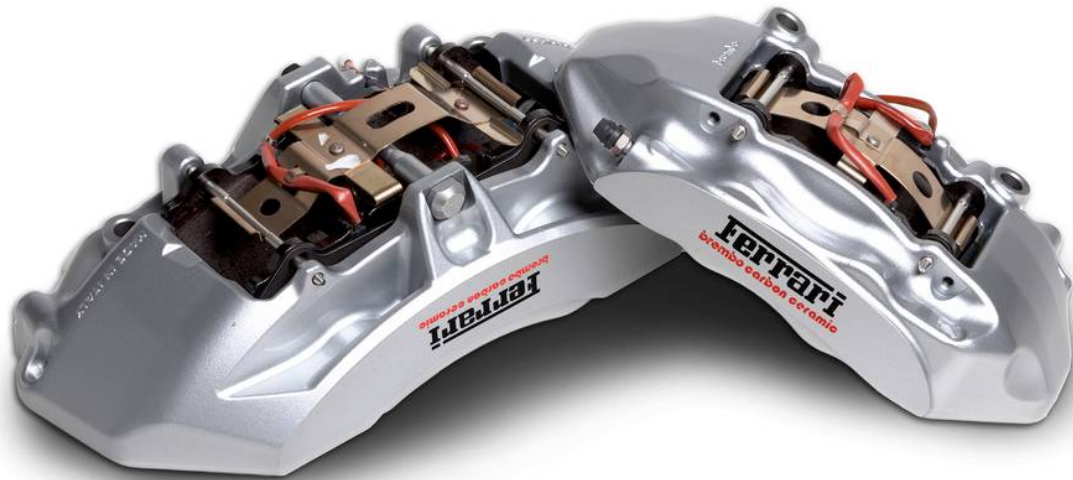

Ferrari
Purosangue

FERRARI GENUINE

ORIGINAL ACCESSORIES

COLOURED CALLIPERS, ALUMINUM

COLOURED CALLIPERS

Ferrari
Purosangue

The Ferrari Genuine accessories catalogue offers customers the chance to personalise their vehicle by installing brake callipers in various colours: glossy black, Giallo Modena, aluminum, Rosso Corsa, Rosso Scuderia, dark grey, blue, and gold. Anodised black brake callipers have been created for Gentlemen Drivers and track use since this treatment guarantees higher resistance even when the braking system is subjected to severe use.

FERRARI GENUINE

COLOURED CALLIPERS

Ferrari
Purosangue

Coloured callipers, aluminum

Coloured callipers, dark grey

FERRARI GENUINE

COLOURED CALLIPERS

Variants

Coloured callipers, aluminum

Coloured callipers, glossy black

Coloured callipers, blue

Coloured callipers, dark grey

Coloured callipers, gold

Coloured callipers, Rosso Corsa

Coloured callipers, Rosso Scuderia