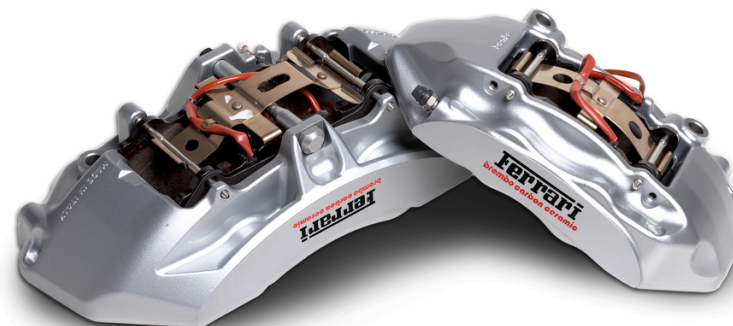

Ferrari
Purosangue

FERRARI GENUINE

ORIGINAL ACCESSORIES

COLOURED CALLIPERS, ALUMINUM

COLOURED CALLIPERS

Ferrari
Purosangue

The Ferrari Genuine accessories catalogue offers customers the chance to personalise their vehicle by installing brake callipers in various colours: glossy black, Giallo Modena, aluminum, Rosso Corsa, Rosso Scuderia, dark grey, blue, and gold. Anodised black brake callipers have been created for Gentlemen Drivers and track use since this treatment guarantees higher resistance even when the braking system is subjected to severe use.

FERRARI GENUINE

COLOURED CALLIPERS

Ferrari
Purosangue

Coloured callipers, aluminum

Coloured callipers, dark grey

FERRARI GENUINE

COLOURED CALLIPERS

Variants