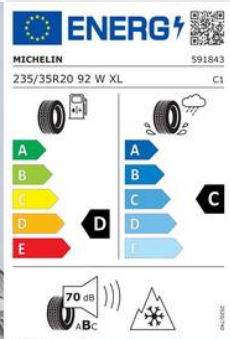

Ferrari
Portofino

FERRARI GENUINE

ORIGINAL ACCESSORIES

**WINTER TIRES, MICHELIN FRONT, PILOT ALPIN PA4,
235-35 R20 (92W)**

WINTER TIRES

In the winter season, Ferrari Genuine offers winter tires for all its models. Developed exclusively with its outstanding partners, they guarantee the best performance and maximum safety even on snow.

WINTER TIRES

Winter tires, Michelin front, Pilot Alpin PA4, 235-35 R20 (92W)

Winter tires, Michelin rear, Pilot Alpin PA4, 285-35 R20 (104W)

FERRARI GENUINE

FERRARI GENUINE

MyFerrari App

For our clients, exclusive Ferrari services
always in your hand