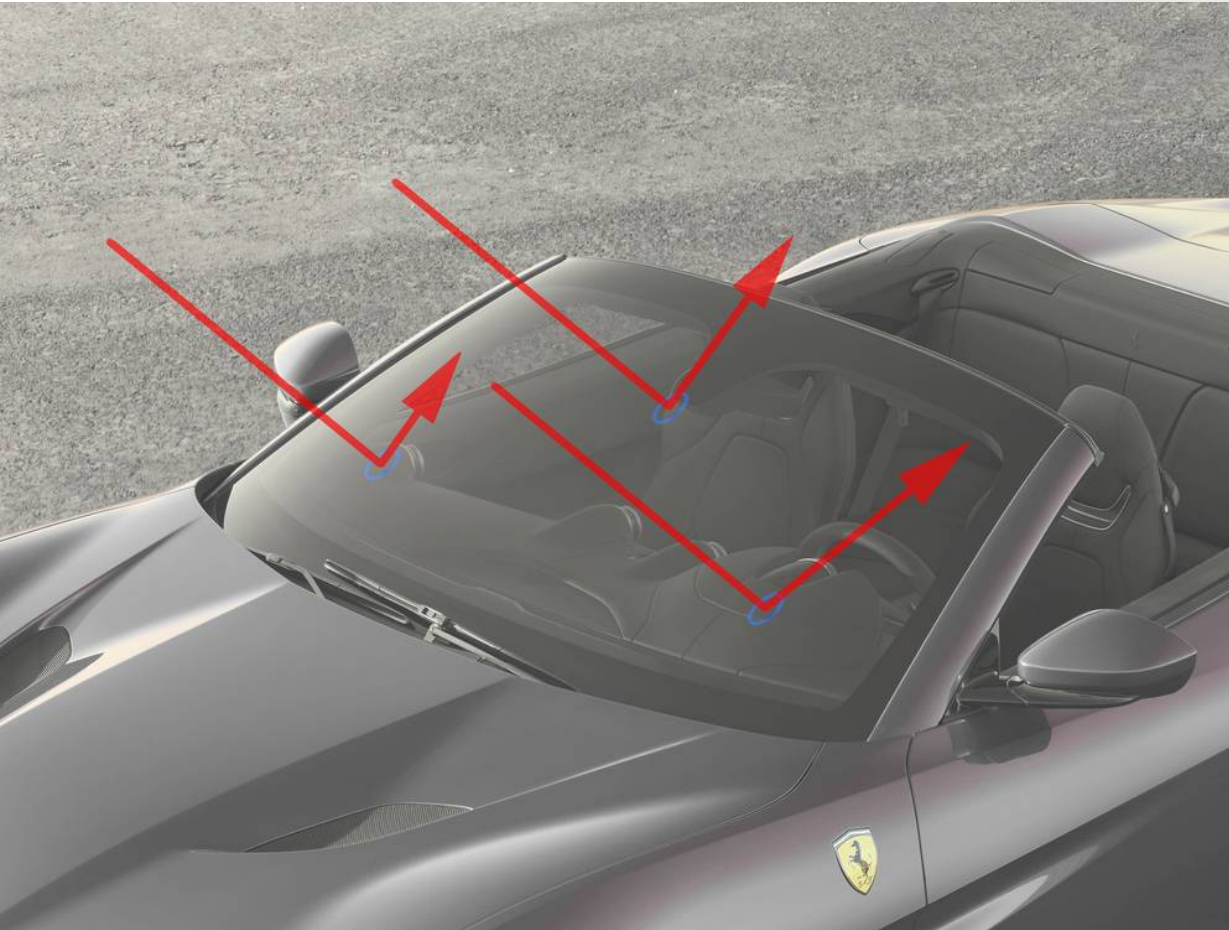

Ferrari
Portofino

FERRARI GENUINE

ORIGINAL ACCESSORIES

ATHERMIC WINDSCREEN

ATHERMIC WINDSCREEN

Ferrari
Portofino

Ferrari offers a completely transparent athermic windscreen to replace the conventional windscreen. This windscreen filters over 30% of UV light - five times more than a conventional screen. This prevents excessive heating of the passenger compartment, maximising occupant comfort while protecting the interior trim against exposure to sunlight, and also improves fuel efficiency by reducing the load on the climate control system.

This windscreen does not interfere with GPS systems or RFID electronic toll payment systems.

FERRARI GENUINE

ATHERMIC WINDSCREEN

Athermic windscreen

Athermic windscreen, ADAS

FERRARI GENUINE

FERRARI GENUINE