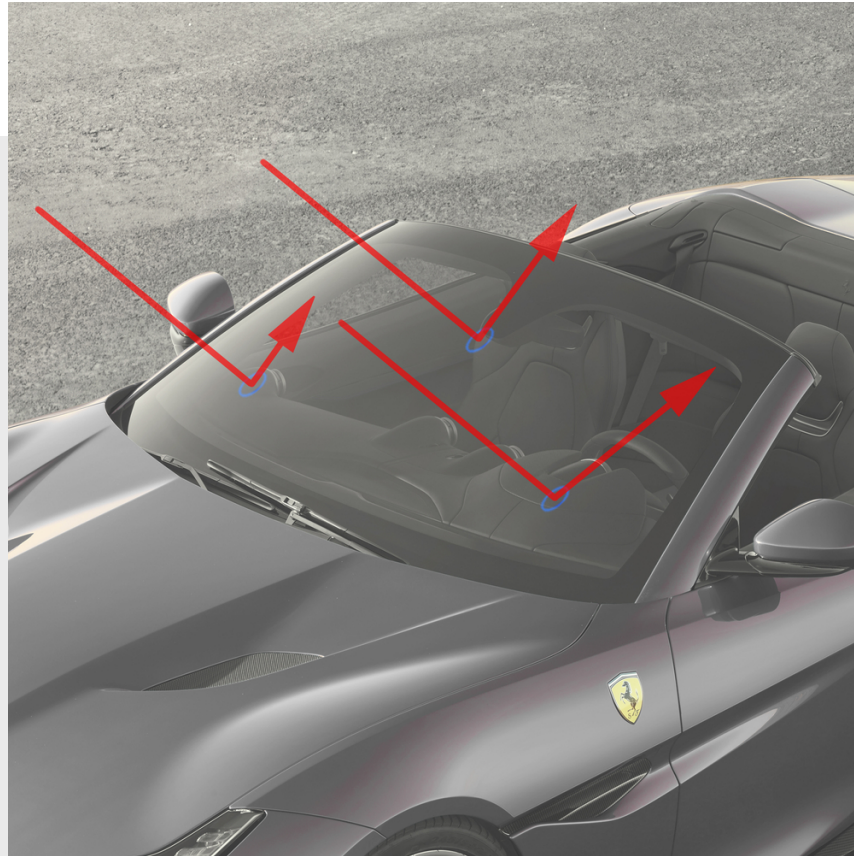

Ferrari
Portofino

FERRARI GENUINE

ORIGINAL ACCESSORIES

ATHERMIC WINDSCREEN

ATHERMIC WINDSCREEN

Ferrari
Portofino

Ferrari offers a completely transparent athermic windscreen to replace the conventional windscreen. This windscreen filters over 30% of UV light - five times more than a conventional screen. This prevents excessive heating of the passenger compartment, maximising occupant comfort while protecting the interior trim against exposure to sunlight, and also improves fuel efficiency by reducing the load on the climate control system.

This windscreen does not interfere with GPS systems or RFID electronic toll payment systems.

FERRARI GENUINE

ATHERMIC WINDSCREEN

Athermic windscreen

Athermic windscreen, ADAS

FERRARI GENUINE

FERRARI GENUINE