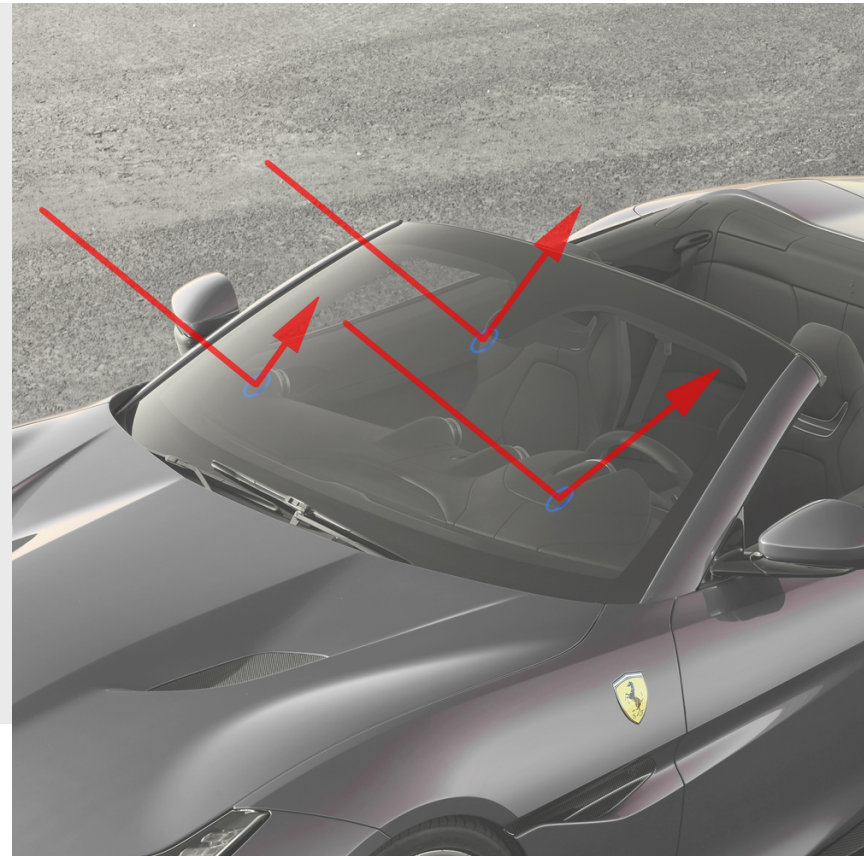

Ferrari
Portofino

FERRARI GENUINE

ORIGINAL ACCESSORIES

ATHERMIC WINDSCREEN

ATHERMIC WINDSCREEN

Ferrari
Portofino

Ferrari offers a completely transparent athermic windscreen to replace the conventional windscreen. This windscreen filters over 30% of UV light - five times more than a conventional screen. This prevents excessive heating of the passenger compartment, maximising occupant comfort while protecting the interior trim against exposure to sunlight, and also improves fuel efficiency by reducing the load on the climate control system.

This windscreen does not interfere with GPS systems or RFID electronic toll payment systems.

FERRARI GENUINE

ATHERMIC WINDSCREEN

Athermic windscreen

Athermic windscreen, ADAS

FERRARI GENUINE

FERRARI GENUINE