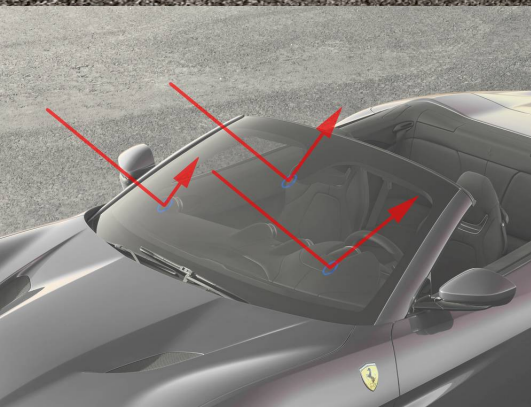

Ferrari
Portofino

FERRARI GENUINE

ORIGINAL ACCESSORIES

ATHERMIC WINDSCREEN

ATHERMIC WINDSCREEN

Ferrari
Portofino

Ferrari offers a completely transparent athermic windscreen to replace the conventional windscreen. This windscreen filters over 30% of UV light - five times more than a conventional screen. This prevents excessive heating of the passenger compartment, maximising occupant comfort while protecting the interior trim against exposure to sunlight, and also improves fuel efficiency by reducing the load on the climate control system.

This windscreen does not interfere with GPS systems or RFID electronic toll payment systems.

FERRARI GENUINE

ATHERMIC WINDSCREEN

Athermic windscreen

Athermic windscreen, ADAS

FERRARI GENUINE

FERRARI GENUINE