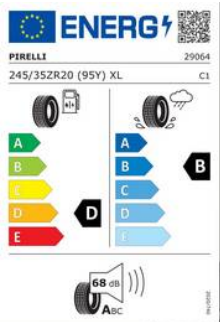

FERRARI GENUINE

ORIGINAL ACCESSORIES

**SUMMER TIRES, FRONT TYRES, PIRELLI P-ZERO
(FO3), 245-35 ZR20 (95Y)**

SUMMER TIRES

The development of tires specifically for the Ferrari models is the result of a long-standing partnership with the best in the industry. Available in the Ferrari Genuine accessories catalogue, these tires guarantee safety and performance thanks to compounds with advanced grip properties. Available for all the models in the range, they guarantee shorter braking distances and maximum handling and safety in all weather conditions.

FERRARI GENUINE

SUMMER TIRES

Summer tires, front tyres, Pirelli P-Zero (F03), 245-35 ZR20 (95Y)

Summer tires, rear tyres, Pirelli P-Zero (F03), 285-35 ZR20 (104Y)

FERRARI GENUINE

SUMMER TIRES

Variants

Summer tires, front tyres, Pirelli P-Zero (FO3), 245-35 ZR20 (95Y)

Summer tires, rear tyres, Pirelli P-Zero (FO3), 285-35 ZR20 (104Y)

Summer tires, Michelin front, Pilot Sport 4S, 245-35 ZR20 (95Y)

Summer tires, Michelin rear, Pilot Sport 4S, 285-35 ZR20 (104Y)

FERRARI GENUINE