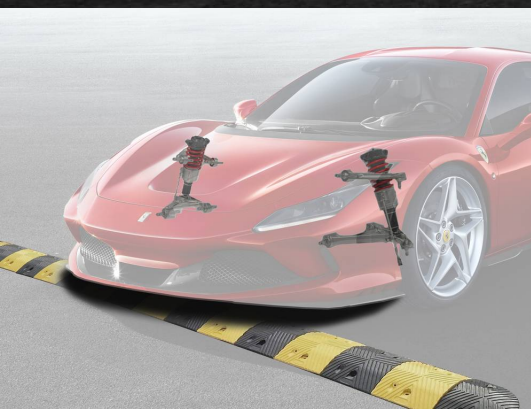

Ferrari
F8 TRIBUTO

FERRARI GENUINE

ORIGINAL ACCESSORIES

FRONT SUSPENSION LIFT

FRONT SUSPENSION LIFT

Ferrari
F8 TRIBUTO

To guarantee maximum performance in any driving situation, Ferrari Genuine offers a system that makes it easier to drive over bumps or ramps and avoid damaging the vehicle. The lift system, which acts on the shock absorbers, lifts the vehicle approximately 40 mm.

FERRARI GENUINE

FRONT SUSPENSION LIFT

Front suspension lift

Front suspension lift

FERRARI GENUINE

FERRARI GENUINE

MyFerrari App

For our clients, exclusive Ferrari services
always in your hand