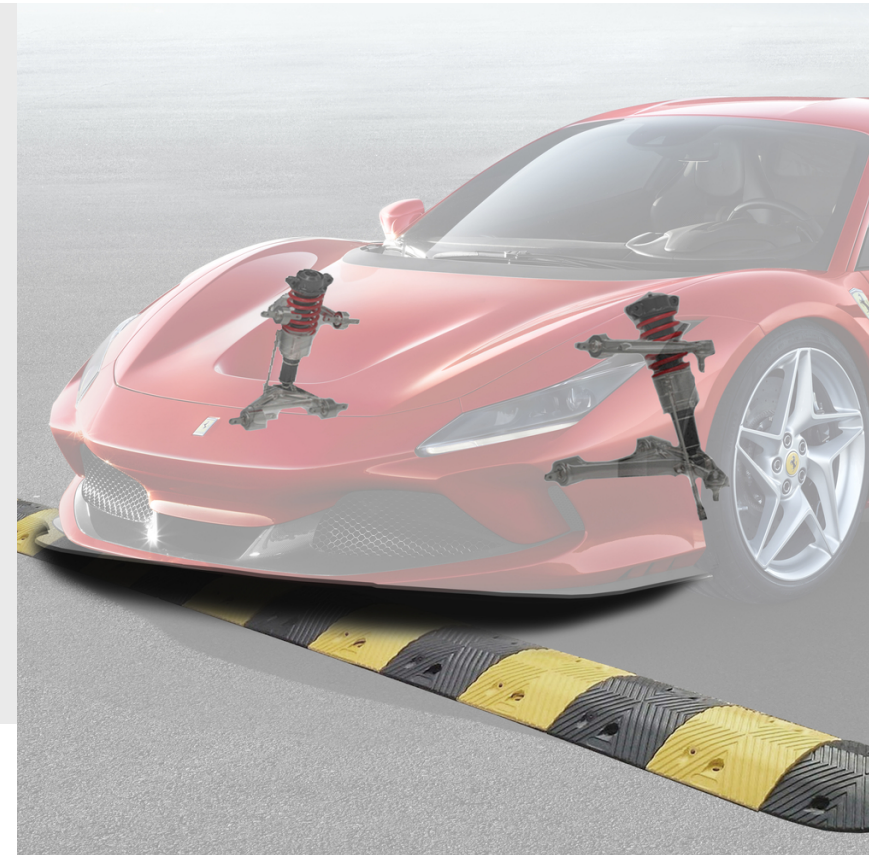

Ferrari
F8 TRIBUTO

FERRARI GENUINE

ORIGINAL ACCESSORIES

FRONT SUSPENSION LIFT

FRONT SUSPENSION LIFT

Ferrari
F8 TRIBUTO

To guarantee maximum performance in any driving situation, Ferrari Genuine offers a system that makes it easier to drive over bumps or ramps and avoid damaging the vehicle. The lift system, which acts on the shock absorbers, lifts the vehicle approximately 40 mm.

FERRARI GENUINE

FRONT SUSPENSION LIFT

Front suspension lift

Front suspension lift

FERRARI GENUINE

FERRARI GENUINE

MyFerrari App

For our clients, exclusive Ferrari services
always in your hand