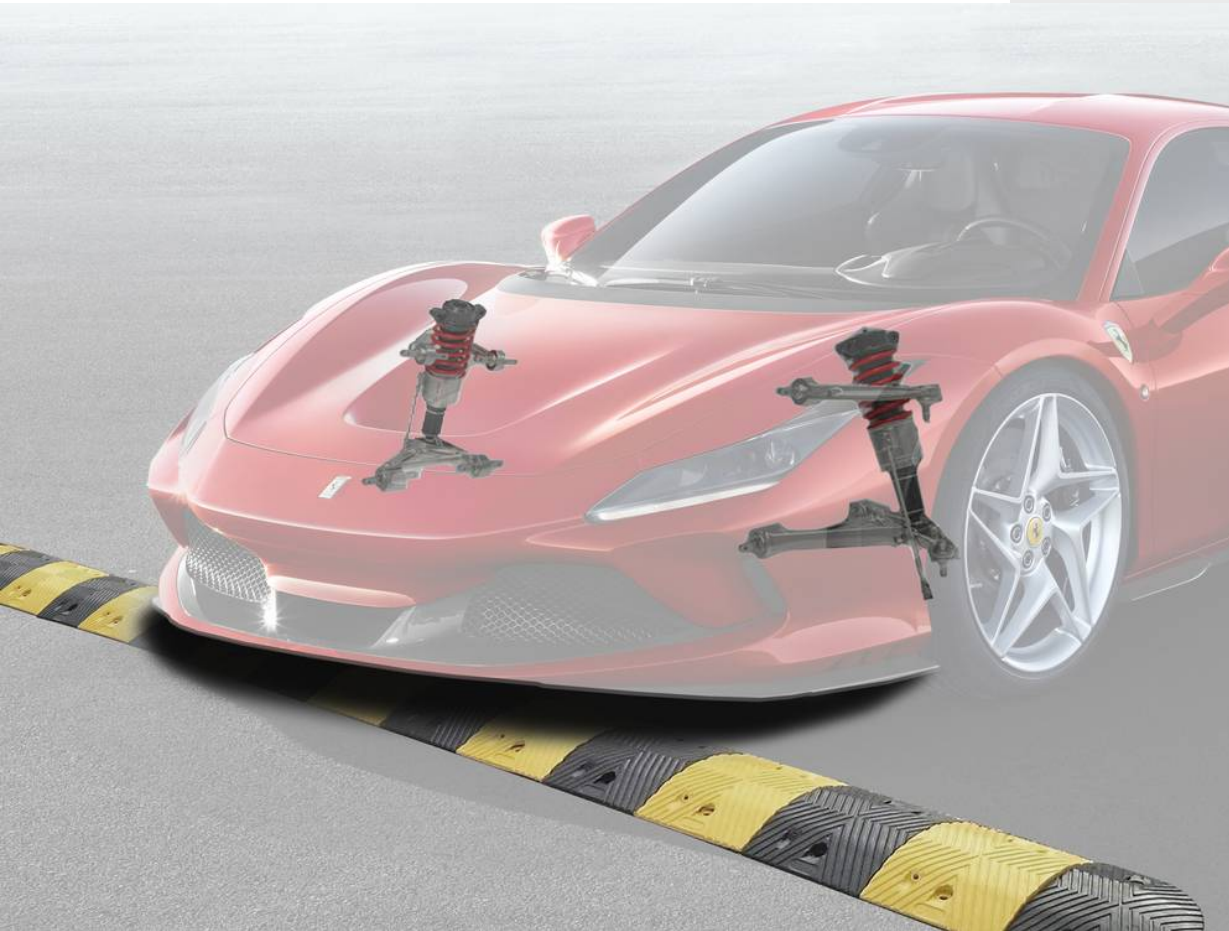

Ferrari
F8 TRIBUTO

FERRARI GENUINE

ORIGINAL ACCESSORIES

FRONT SUSPENSION LIFT

FRONT SUSPENSION LIFT

Ferrari
F8 TRIBUTO

To guarantee maximum performance in any driving situation, Ferrari Genuine offers a system that makes it easier to drive over bumps or ramps and avoid damaging the vehicle. The lift system, which acts on the shock absorbers, lifts the vehicle approximately 40 mm.

FERRARI GENUINE

FRONT SUSPENSION LIFT

Front suspension lift

Front suspension lift

FERRARI GENUINE

FERRARI GENUINE

MyFerrari App

For our clients, exclusive Ferrari services
always in your hand