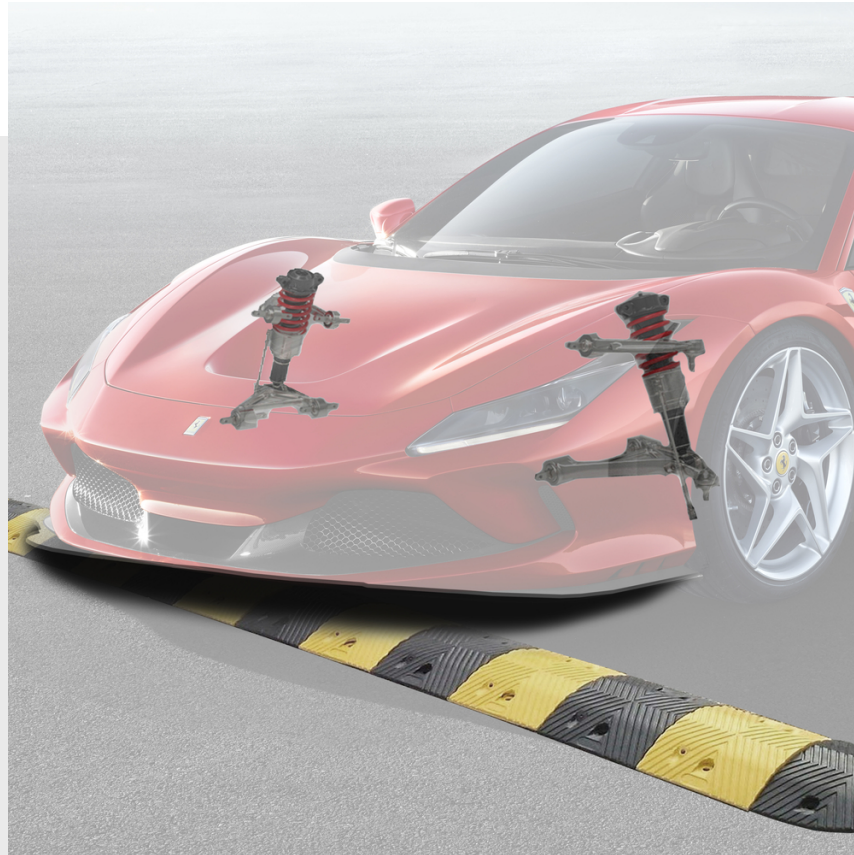

Ferrari
F8 TRIBUTO

FERRARI GENUINE

ORIGINAL ACCESSORIES

FRONT SUSPENSION LIFT

FRONT SUSPENSION LIFT

Ferrari
F8 TRIBUTO

To guarantee maximum performance in any driving situation, Ferrari Genuine offers a system that makes it easier to drive over bumps or ramps and avoid damaging the vehicle. The lift system, which acts on the shock absorbers, lifts the vehicle approximately 40 mm.

FERRARI GENUINE

FRONT SUSPENSION LIFT

Front suspension lift

Front suspension lift

FERRARI GENUINE

FERRARI GENUINE

MyFerrari App

For our clients, exclusive Ferrari services
always in your hand