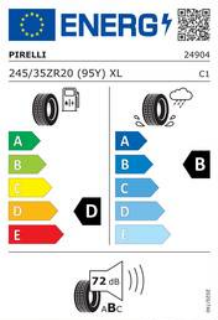

Ferrari
California

FERRARI GENUINE

ORIGINAL ACCESSORIES

**SUMMER TIRES, PIRELLI FRONT, P-ZERO, 245-35
ZR20 (95Y)**

SUMMER TIRES

Ferrari
California

The development of tires specifically for the Ferrari models is the result of a long-standing partnership with the best in the industry. Available in the Ferrari Genuine accessories catalogue, these tires guarantee safety and performance thanks to compounds with advanced grip properties. Available for all the models in the range, they guarantee shorter braking distances and maximum handling and safety in all weather conditions.

FERRARI GENUINE

SUMMER TIRES

Summer tires, Pirelli front, P-Zero, 245-35 ZR20 (95Y)

Summer tires, Pirelli front, P-Zero, 245-40 ZR19 (94Y)

FERRARI GENUINE

SUMMER TIRES

Ferrari
California

Variants