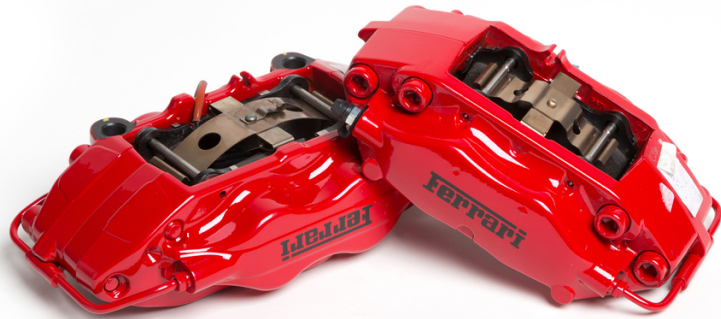

Ferrari
488
PISTA

FERRARI GENUINE

ORIGINAL ACCESSORIES

COLOURED CALLIPERS, GLOSSY BLACK

COLOURED CALLIPERS

The Ferrari Genuine accessories catalogue offers customers the chance to personalise their vehicle by installing brake callipers in various colours: glossy black, Giallo Modena, aluminum, Rosso Corsa, Rosso Scuderia, dark grey, blue, and gold. Anodised black brake callipers have been created for Gentlemen Drivers and track use since this treatment guarantees higher resistance even when the braking system is subjected to severe use.

FERRARI GENUINE

COLOURED CALLIPERS

Coloured callipers, glossy black

Coloured callipers, Rosso Corsa

FERRARI GENUINE

COLOURED CALLIPERS

Variants

Coloured callipers, glossy black

Coloured callipers, Rosso Corsa

Coloured callipers, aluminium

Coloured callipers, Giallo Modena

Coloured callipers, Rosso Scuderia

Coloured callipers, dark grey

Coloured callipers, gold

FERRARI GENUINE

FERRARI GENUINE