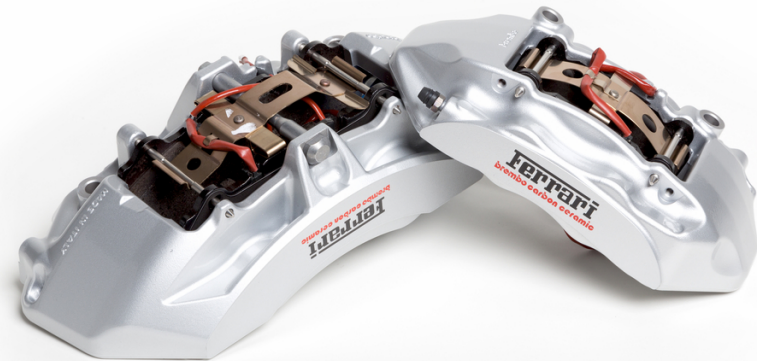

COLOURED CALLIPERS

Coloured callipers, Rosso Corsa

FERRARI GENUINE