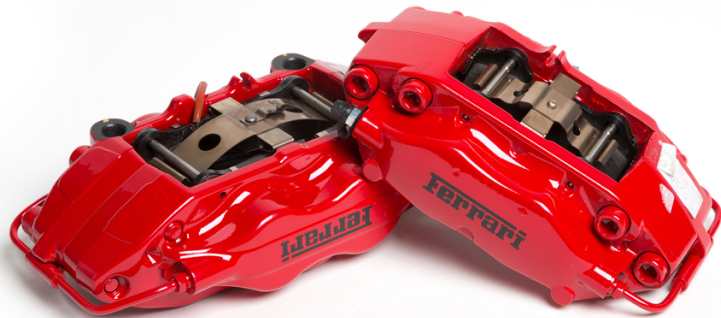

COLOURED CALLIPERS

Coloured callipers, Rosso Corsa

FERRARI GENUINE