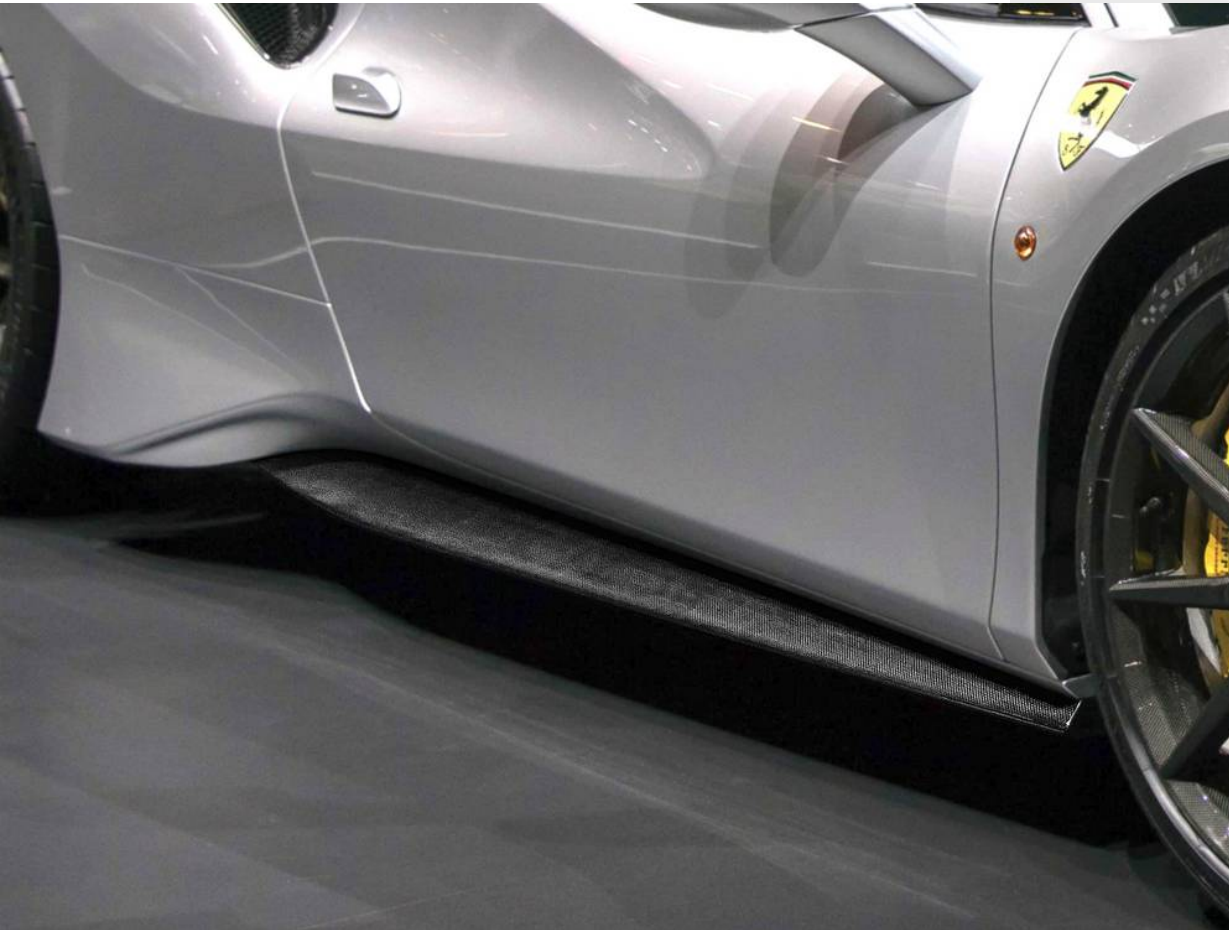

Ferrari
488 PISTA
SPIDER

FERRARI GENUINE

ORIGINAL ACCESSORIES

CARBON FIBRE UNDER-DOOR KIT

CARBON FIBRE UNDER-DOOR KIT

Ferrari
488 PISTA
SPIDER

Ferrari Genuine gives customers the chance to replace the traditional under-door installed on the vehicle with an under-door kit in open weave carbon fibre.

This solution, which makes a strong aesthetic impact, can enhance the vehicle's racing spirit and significantly reduce its overall weight.

FERRARI GENUINE

FERRARI GENUINE

MyFerrari App

For our clients, exclusive Ferrari services
always in your hand