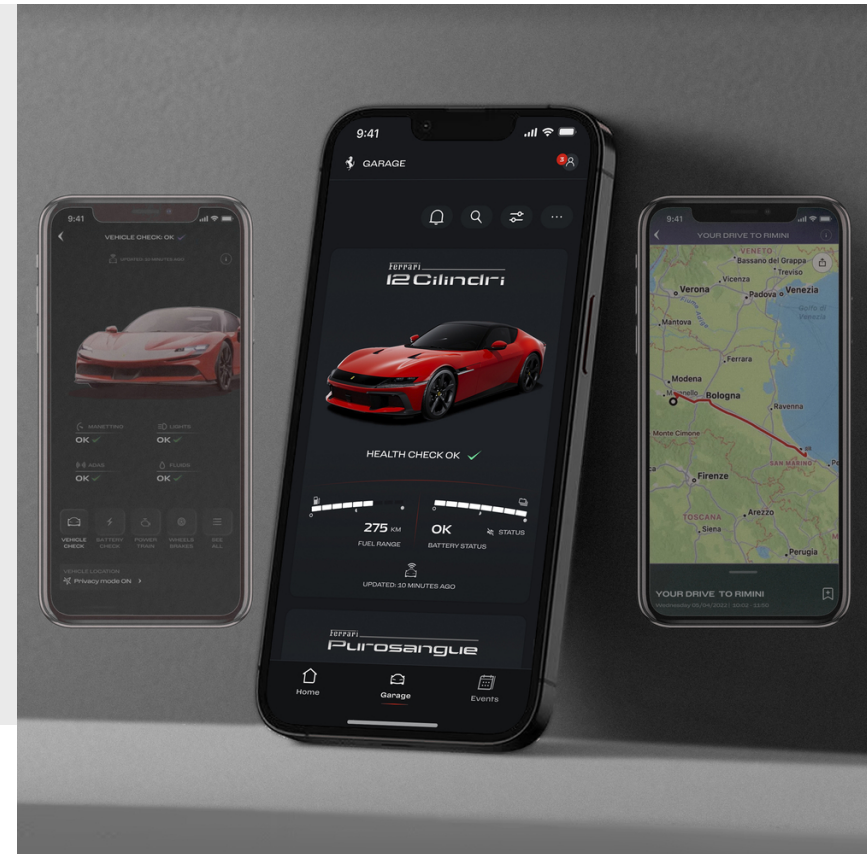

MyFerrari connect

FERRARI GENUINE