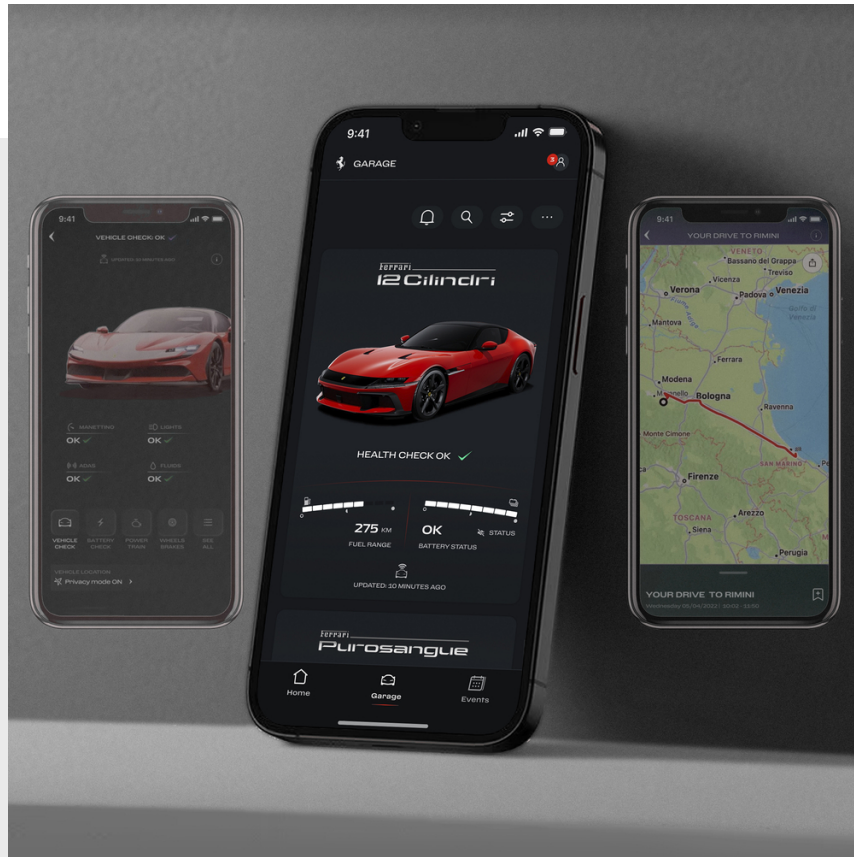

MYFERRARI CONNECT

MyFerrari connect