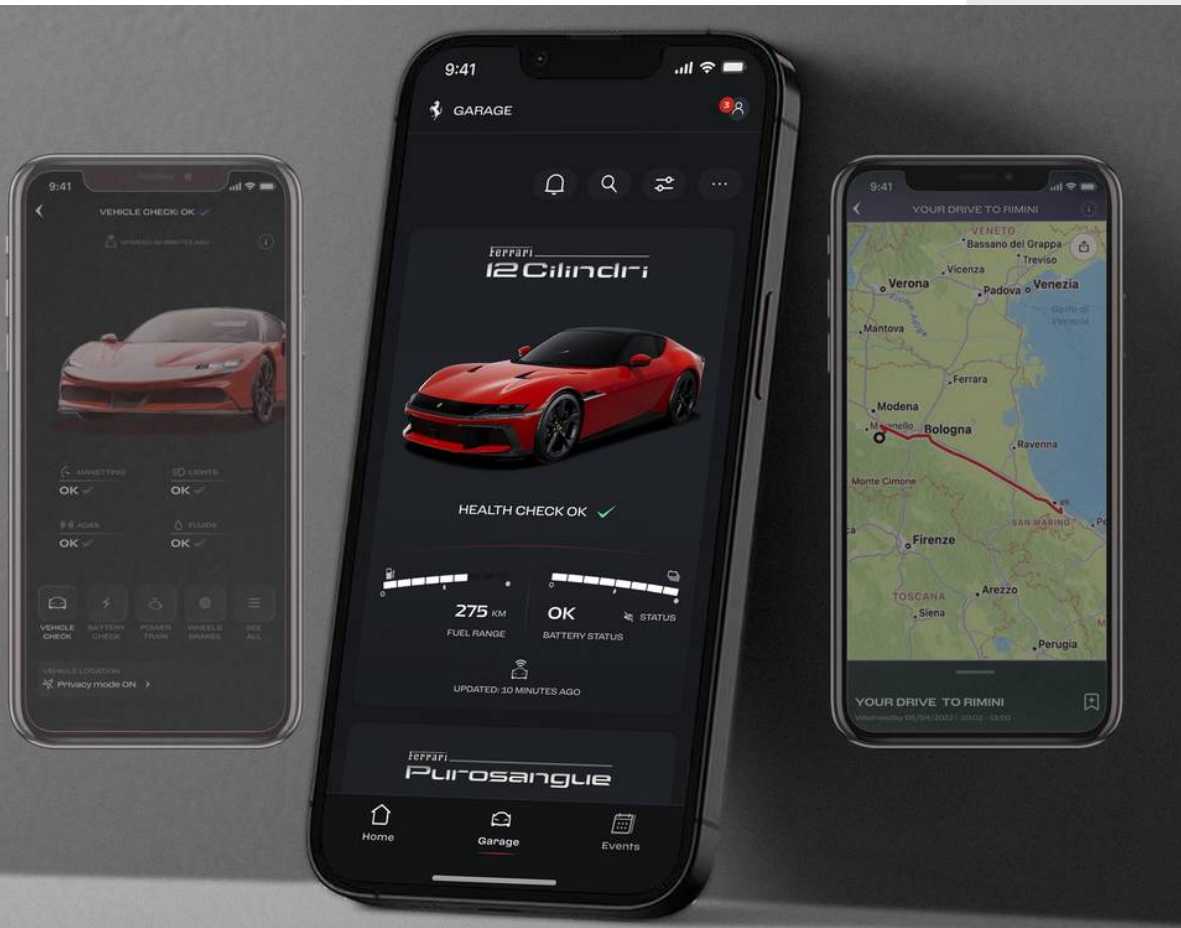

Ferrari  
**296 GTS**

FERRARI GENUINE

ORIGINAL ACCESSORIES

**MYFERRARI CONNECT**

# MYFERRARI CONNECT

MyFerrari Connect is a proposal for advanced connection services, thanks to which you will always have the status of your vehicle under control via your mobile devices. The system allows you to check the key information of your vehicle at any time, sharing it with your Dealer in order to better plan any service in the Dealer workshop. The system also allows you to share the adventures you will experience aboard your Ferrari with friends and family in complete simplicity and safety, being able to share them both on your favorite social networks.

**FERRARI GENUINE**

### Variants

MyFerrari connect

MyFerrari connect

MyFerrari connect

FERRARI GENUINE

FERRARI GENUINE

**MyFerrari App**

For our clients, exclusive Ferrari services  
always in your hand