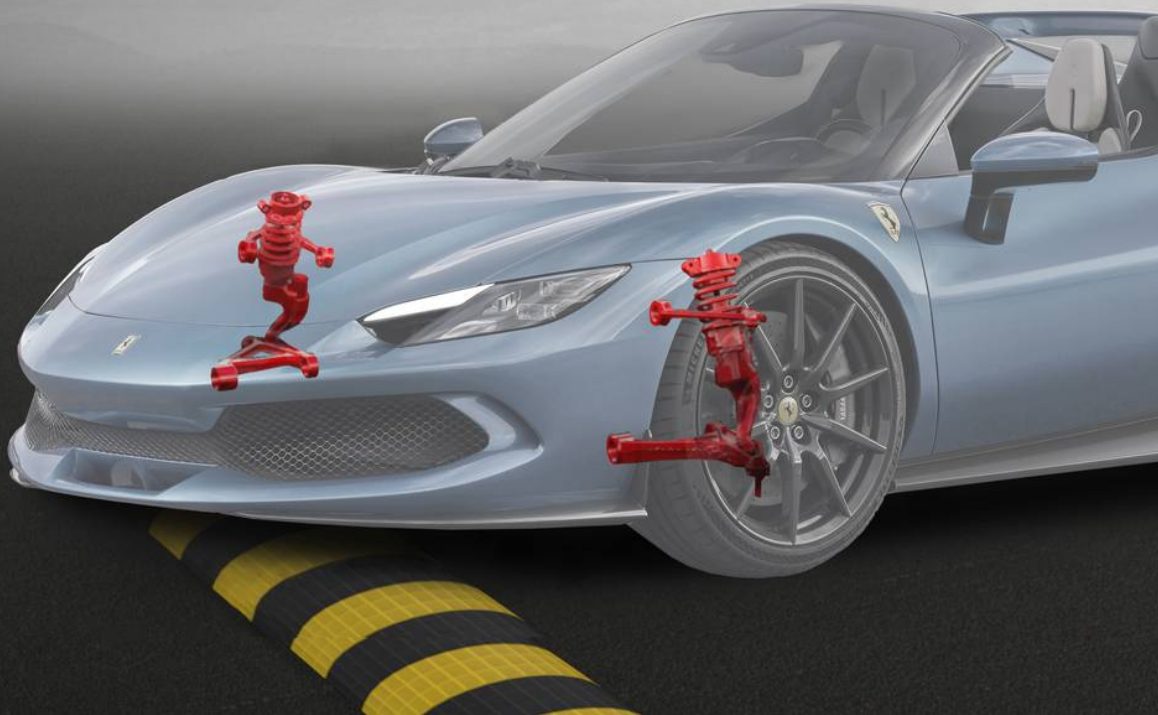

Ferrari  
**296 GTB**

FERRARI GENUINE

ORIGINAL ACCESSORIES

**FRONT SUSPENSION LIFT**

## FRONT SUSPENSION LIFT

Ferrari  
**296 GTB**

To guarantee maximum performance in any driving situation, Ferrari Genuine offers a system that makes it easier to drive over bumps or ramps and avoid damaging the vehicle. The lift system, which acts on the shock absorbers, lifts the vehicle approximately 40 mm.