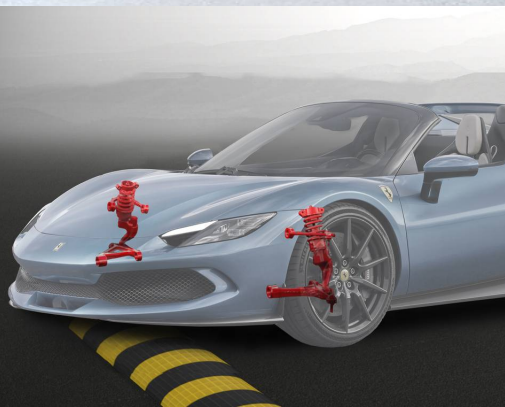

Ferrari  
**296 GTB**

FERRARI GENUINE

ORIGINAL ACCESSORIES

**FRONT SUSPENSION LIFT**

## FRONT SUSPENSION LIFT

Ferrari  
**296 GTB**

To guarantee maximum performance in any driving situation, Ferrari Genuine offers a system that makes it easier to drive over bumps or ramps and avoid damaging the vehicle. The lift system, which acts on the shock absorbers, lifts the vehicle approximately 40 mm.