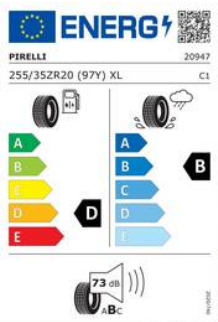

SUMMER TIRES

F12 berlinetta

The development of tires specifically for the Ferrari models is the result of a long-standing partnership with the best in the industry. Available in the Ferrari Genuine accessories catalogue, these tires guarantee safety and performance thanks to compounds with advanced grip properties. Available for all the models in the range, they guarantee shorter braking distances and maximum handling and safety in all weather conditions.

FERRARI GENUINE