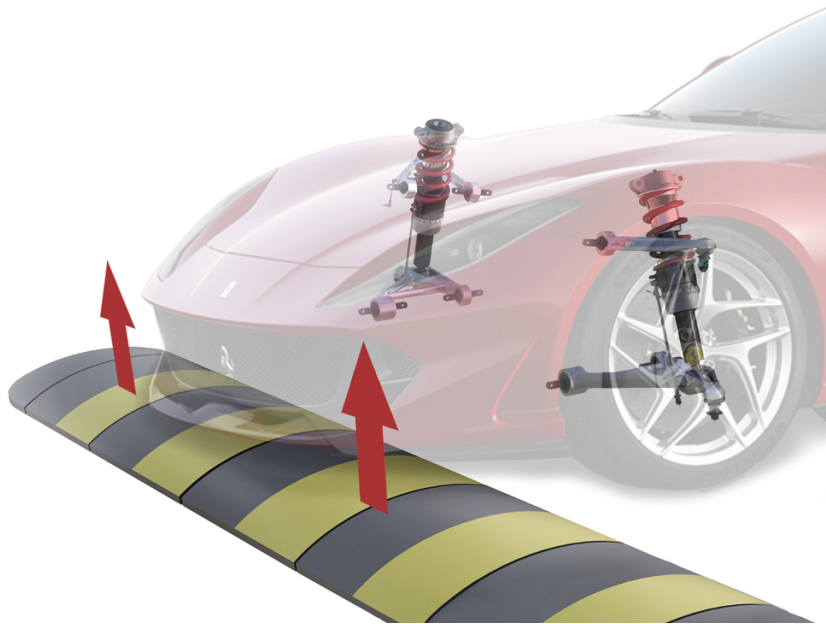

812 *superfast*

FERRARI GENUINE

ORIGINAL ACCESSORIES

FRONT SUSPENSION LIFT

FRONT SUSPENSION LIFT

812 *superfast*

To guarantee maximum performance in any driving situation, Ferrari Genuine offers a system that makes it easier to drive over bumps or ramps and avoid damaging the vehicle. The lift system, which acts on the shock absorbers, lifts the vehicle approximately 40 mm.

FERRARI GENUINE

FRONT SUSPENSION LIFT

Front suspension lift

Front suspension lift

FERRARI GENUINE

FERRARI GENUINE

MyFerrari App

For our clients, exclusive Ferrari services
always in your hand