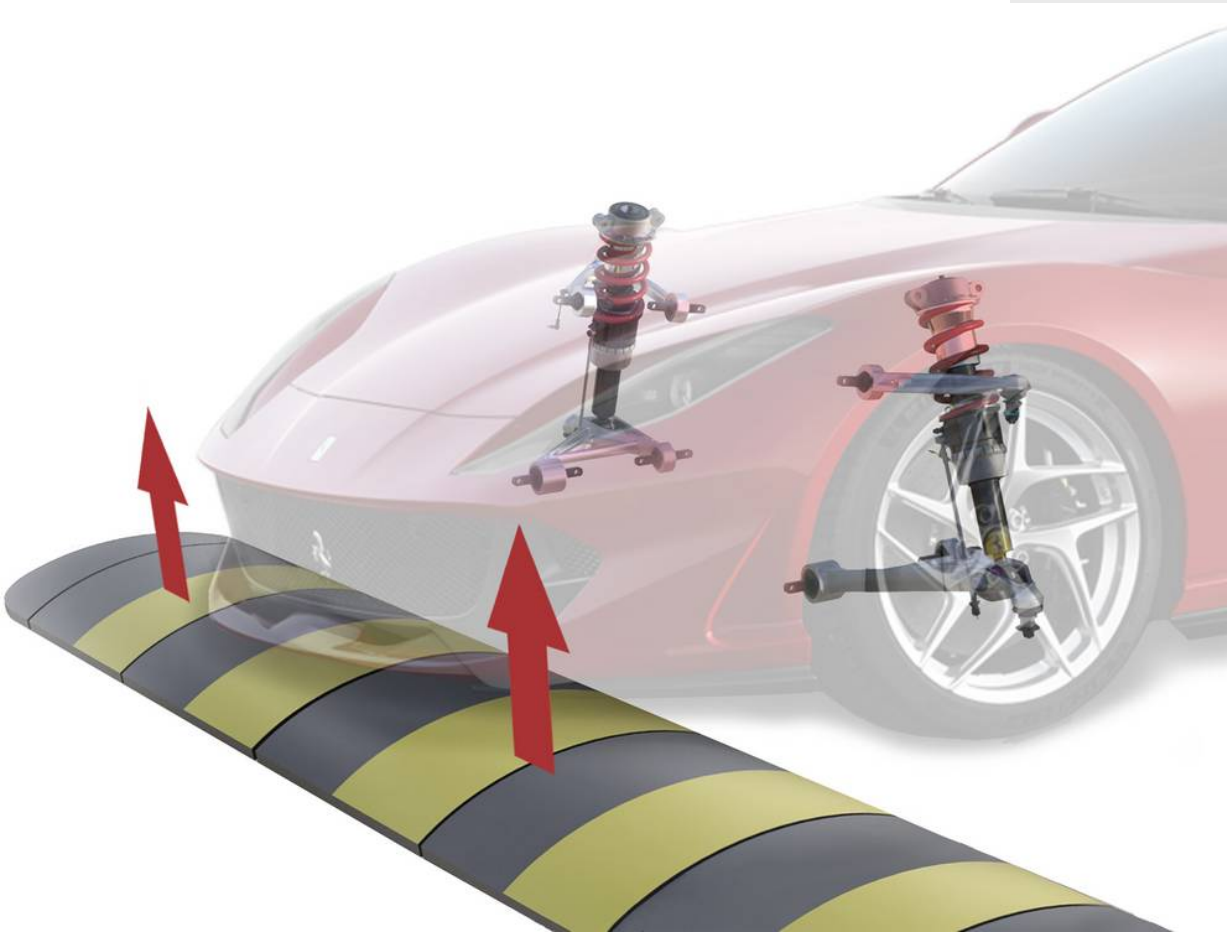

812 *superfast*

FERRARI GENUINE

ORIGINAL ACCESSORIES

FRONT SUSPENSION LIFT

FRONT SUSPENSION LIFT

812 *superfast*

To guarantee maximum performance in any driving situation, Ferrari Genuine offers a system that makes it easier to drive over bumps or ramps and avoid damaging the vehicle. The lift system, which acts on the shock absorbers, lifts the vehicle approximately 40 mm.

FERRARI GENUINE

FRONT SUSPENSION LIFT

Front suspension lift

Front suspension lift

FERRARI GENUINE

FERRARI GENUINE

MyFerrari App

For our clients, exclusive Ferrari services
always in your hand