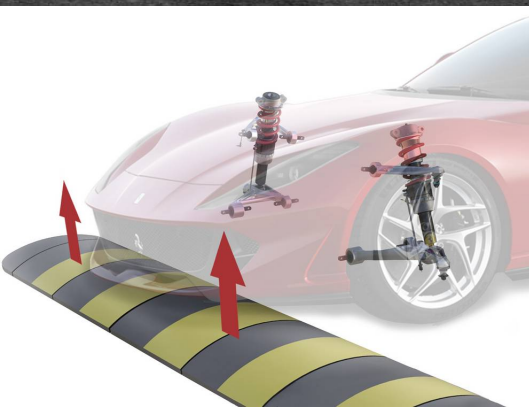

812 *superfast*

FERRARI GENUINE

ORIGINAL ACCESSORIES

FRONT SUSPENSION LIFT

FRONT SUSPENSION LIFT

812 *superfast*

To guarantee maximum performance in any driving situation, Ferrari Genuine offers a system that makes it easier to drive over bumps or ramps and avoid damaging the vehicle. The lift system, which acts on the shock absorbers, lifts the vehicle approximately 40 mm.

FERRARI GENUINE

FRONT SUSPENSION LIFT

Front suspension lift

Front suspension lift

FERRARI GENUINE

FERRARI GENUINE

MyFerrari App

For our clients, exclusive Ferrari services
always in your hand