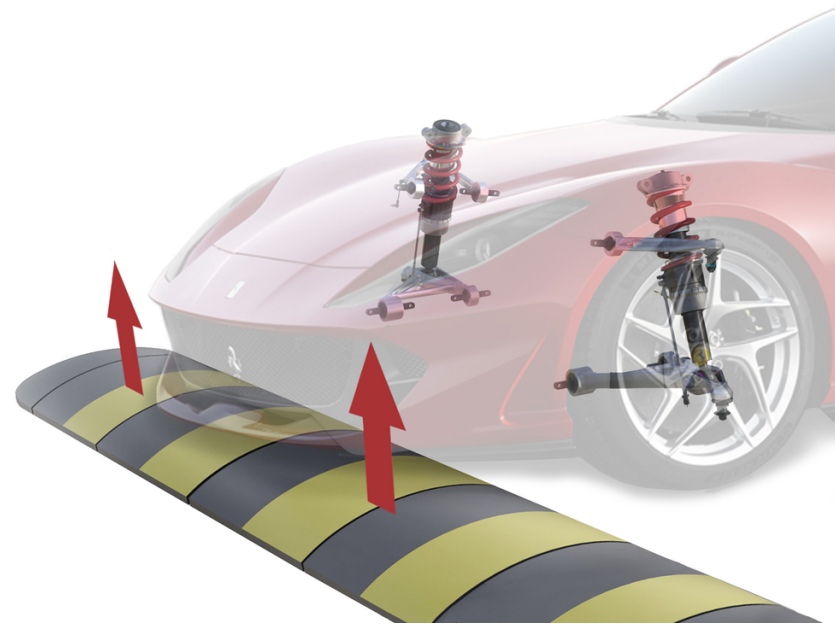

812 *superfast*

FERRARI GENUINE

ORIGINAL ACCESSORIES

FRONT SUSPENSION LIFT

FRONT SUSPENSION LIFT

812 *superfast*

To guarantee maximum performance in any driving situation, Ferrari Genuine offers a system that makes it easier to drive over bumps or ramps and avoid damaging the vehicle. The lift system, which acts on the shock absorbers, lifts the vehicle approximately 40 mm.

FERRARI GENUINE

FRONT SUSPENSION LIFT

Front suspension lift

Front suspension lift

FERRARI GENUINE

FERRARI GENUINE

MyFerrari App

For our clients, exclusive Ferrari services
always in your hand