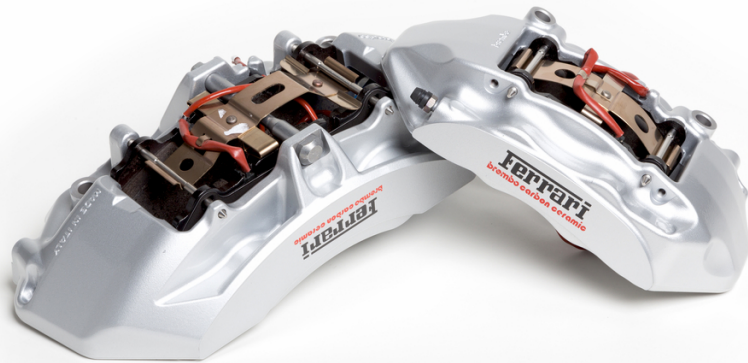

812 *superfast*

FERRARI GENUINE

ORIGINAL ACCESSORIES

COLOURED CALLIPERS, GLOSSY BLACK

COLOURED CALLIPERS

812 *superfast*

The Ferrari Genuine accessories catalogue offers customers the chance to personalise their vehicle by installing brake callipers in various colours: glossy black, Giallo Modena, aluminum, Rosso Corsa, Rosso Scuderia, dark grey, blue, and gold. Anodised black brake callipers have been created for Gentlemen Drivers and track use since this treatment guarantees higher resistance even when the braking system is subjected to severe use.

FERRARI GENUINE

COLOURED CALLIPERS

Coloured callipers, Rosso Corsa

Coloured callipers, aluminium

FERRARI GENUINE

COLOURED CALLIPERS

812 *superfast*

Variants

Coloured callipers, glossy black

Coloured callipers, Rosso Scuderia

Coloured callipers, gold

Coloured callipers, blue

Coloured callipers, dark grey

Coloured callipers, aluminium

Coloured callipers, Rosso Corsa