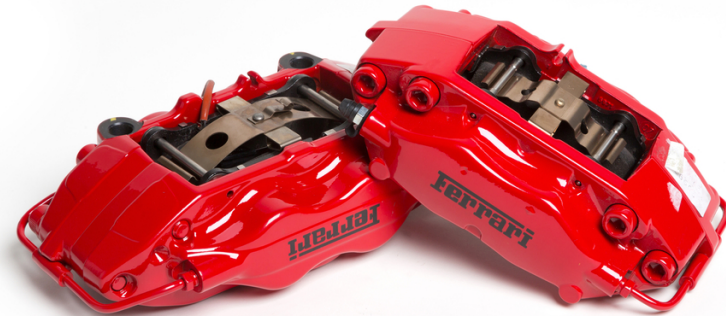

812 *superfast*

FERRARI GENUINE

ORIGINAL ACCESSORIES

COLOURED CALLIPERS, GLOSSY BLACK

COLOURED CALLIPERS

812 *superfast*

The Ferrari Genuine accessories catalogue offers customers the chance to personalise their vehicle by installing brake callipers in various colours: glossy black, Giallo Modena, aluminum, Rosso Corsa, Rosso Scuderia, dark grey, blue, and gold. Anodised black brake callipers have been created for Gentlemen Drivers and track use since this treatment guarantees higher resistance even when the braking system is subjected to severe use.

FERRARI GENUINE

COLOURED CALLIPERS

Coloured callipers, Rosso Corsa

Coloured callipers, aluminium

FERRARI GENUINE

COLOURED CALLIPERS

812 *superfast*

Variants

Coloured callipers, glossy black

Coloured callipers, Rosso Scuderia

Coloured callipers, gold

Coloured callipers, blue

Coloured callipers, dark grey

Coloured callipers, aluminium

Coloured callipers, Rosso Corsa