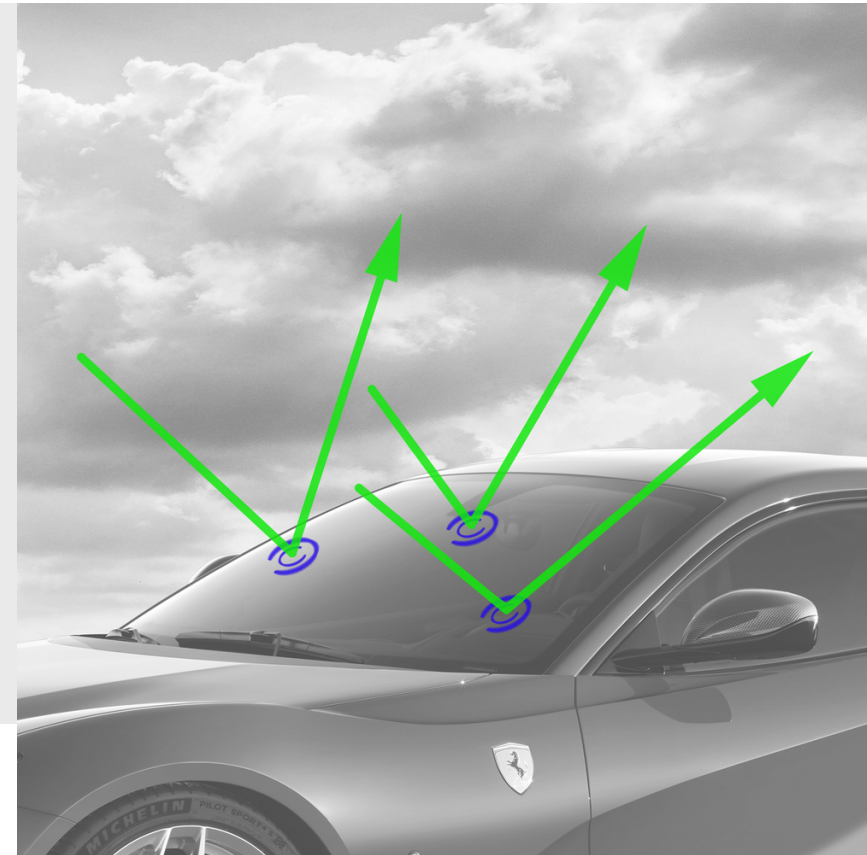

812 *superfast*

FERRARI GENUINE

ORIGINAL ACCESSORIES

ATHERMIC WINDSCREEN

ATHERMIC WINDSCREEN

812 *superfast*

Ferrari offers a completely transparent athermic windscreen to replace the conventional windscreen. This windscreen filters over 30% of UV light - five times more than a conventional screen. This prevents excessive heating of the passenger compartment, maximising occupant comfort while protecting the interior trim against exposure to sunlight, and also improves fuel efficiency by reducing the load on the climate control system.

This windscreen does not interfere with GPS systems or RFID electronic toll payment systems.

FERRARI GENUINE

ATHERMIC WINDSCREEN

Athermic windscreen

Athermic windscreen

FERRARI GENUINE

FERRARI GENUINE

MyFerrari App