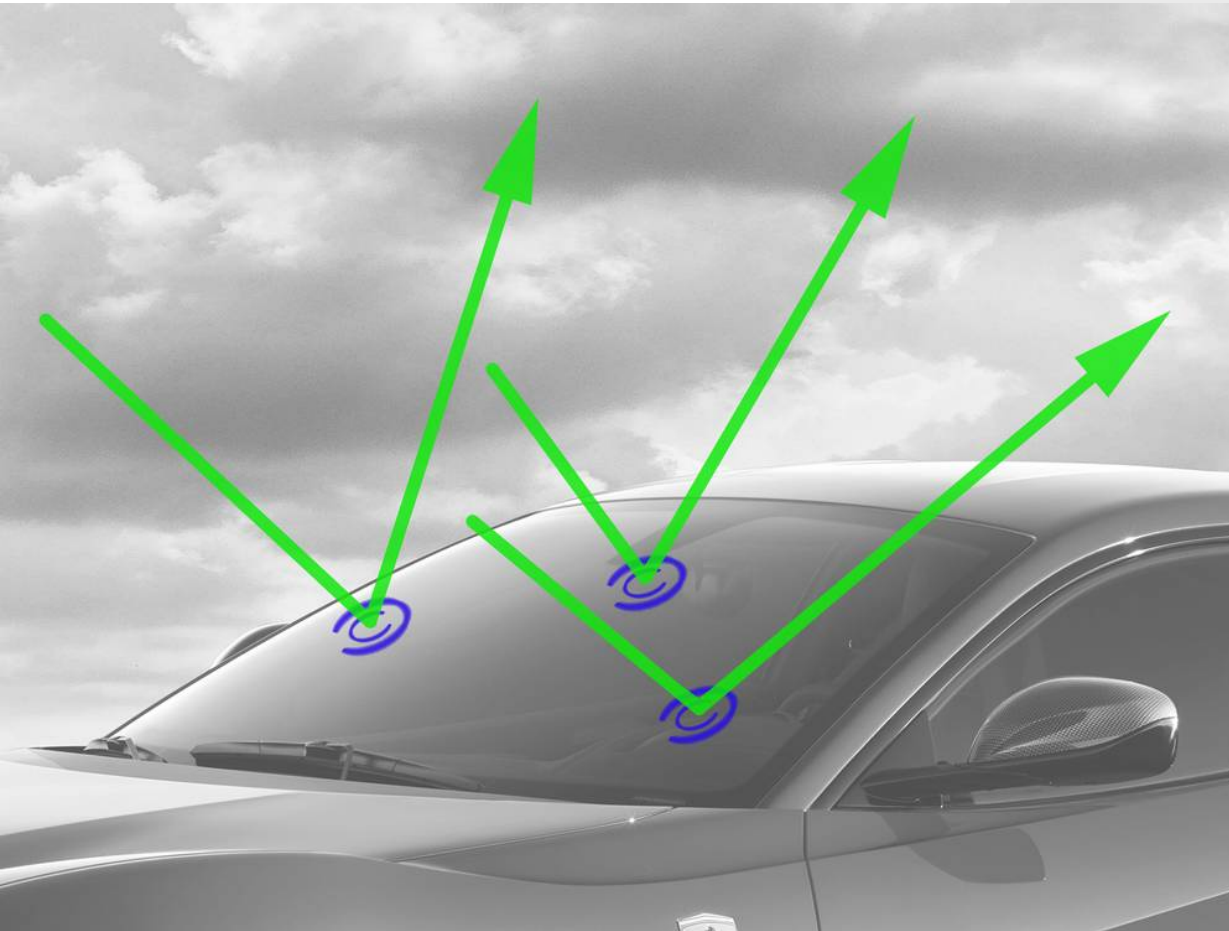

812 *superfast*

FERRARI GENUINE

ORIGINAL ACCESSORIES

ATHERMIC WINDSCREEN

ATHERMIC WINDSCREEN

812 *superfast*

Ferrari offers a completely transparent athermic windscreen to replace the conventional windscreen. This windscreen filters over 30% of UV light - five times more than a conventional screen. This prevents excessive heating of the passenger compartment, maximising occupant comfort while protecting the interior trim against exposure to sunlight, and also improves fuel efficiency by reducing the load on the climate control system.

This windscreen does not interfere with GPS systems or RFID electronic toll payment systems.

FERRARI GENUINE

ATHERMIC WINDSCREEN

Athermic windscreen

Athermic windscreen

FERRARI GENUINE

FERRARI GENUINE

MyFerrari App