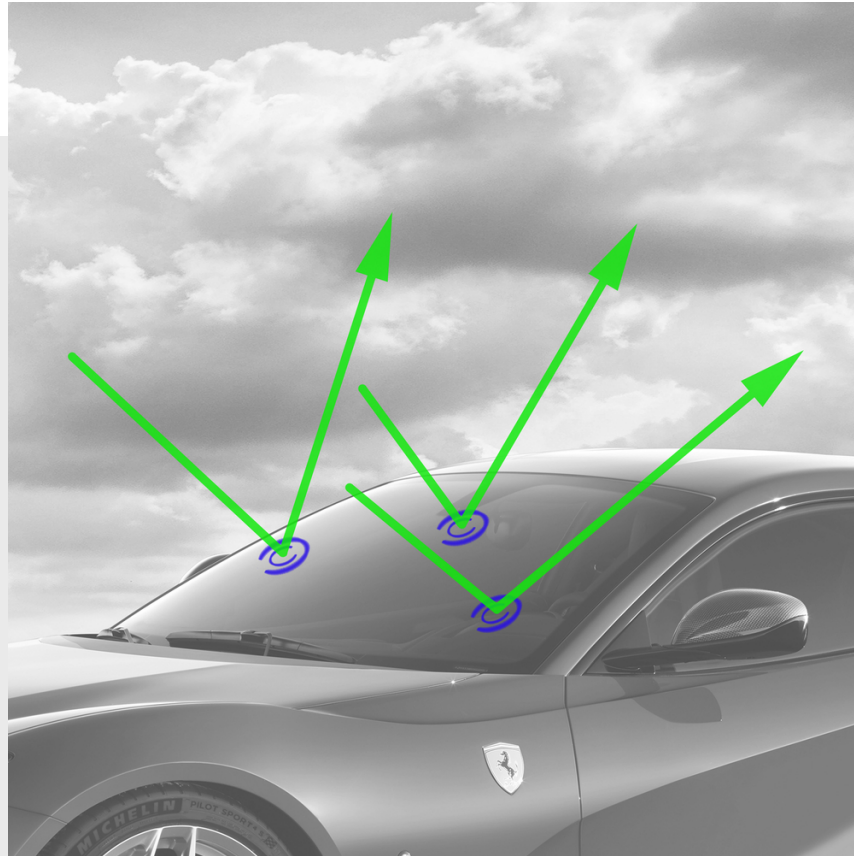

812 *superfast*

FERRARI GENUINE

ORIGINAL ACCESSORIES

ATHERMIC WINDSCREEN

ATHERMIC WINDSCREEN

812 *superfast*

Ferrari offers a completely transparent athermic windscreen to replace the conventional windscreen. This windscreen filters over 30% of UV light - five times more than a conventional screen. This prevents excessive heating of the passenger compartment, maximising occupant comfort while protecting the interior trim against exposure to sunlight, and also improves fuel efficiency by reducing the load on the climate control system.

This windscreen does not interfere with GPS systems or RFID electronic toll payment systems.

FERRARI GENUINE

ATHERMIC WINDSCREEN

Athermic windscreen

Athermic windscreen

FERRARI GENUINE

FERRARI GENUINE

MyFerrari App