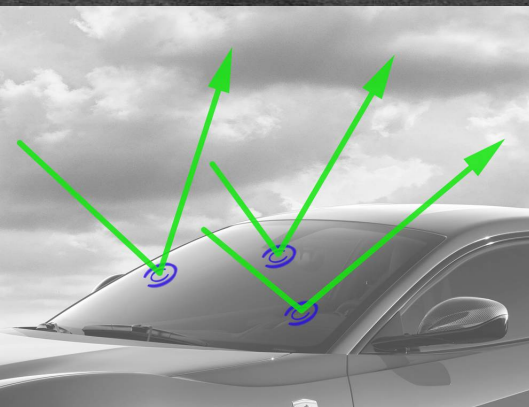

812 *superfast*

FERRARI GENUINE

ORIGINAL ACCESSORIES

ATHERMIC WINDSCREEN

ATHERMIC WINDSCREEN

812 *superfast*

Ferrari offers a completely transparent athermic windscreen to replace the conventional windscreen. This windscreen filters over 30% of UV light - five times more than a conventional screen. This prevents excessive heating of the passenger compartment, maximising occupant comfort while protecting the interior trim against exposure to sunlight, and also improves fuel efficiency by reducing the load on the climate control system.

This windscreen does not interfere with GPS systems or RFID electronic toll payment systems.

FERRARI GENUINE

ATHERMIC WINDSCREEN

Athermic windscreen

Athermic windscreen

FERRARI GENUINE

FERRARI GENUINE

MyFerrari App