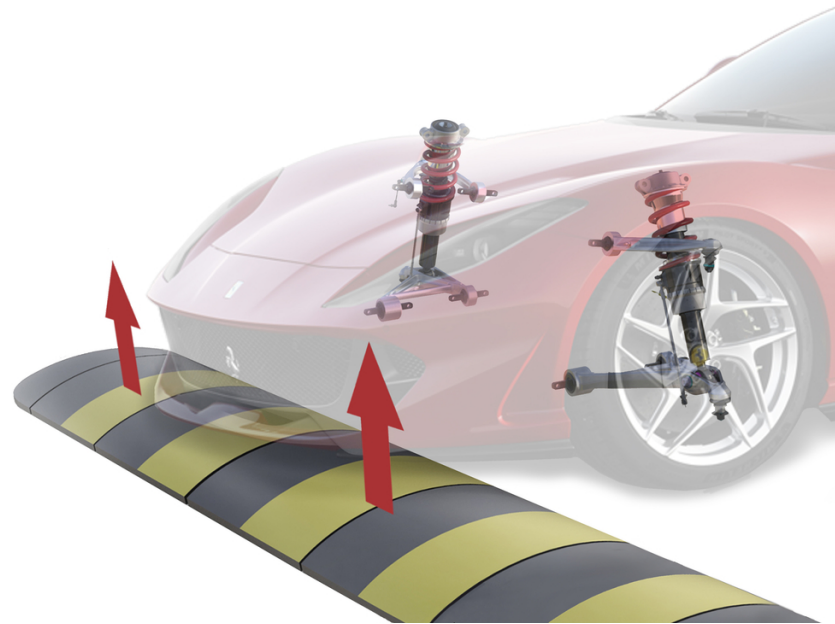

812GTS

FERRARI GENUINE

ORIGINAL ACCESSORIES

FRONT SUSPENSION LIFT

FRONT SUSPENSION LIFT

812GTS

To guarantee maximum performance in any driving situation, Ferrari Genuine offers a system that makes it easier to drive over bumps or ramps and avoid damaging the vehicle. The lift system, which acts on the shock absorbers, lifts the vehicle approximately 40 mm.

FERRARI GENUINE

FRONT SUSPENSION LIFT

Front suspension lift

Front suspension lift

FERRARI GENUINE

FERRARI GENUINE

MyFerrari App

For our clients, exclusive Ferrari services
always in your hand