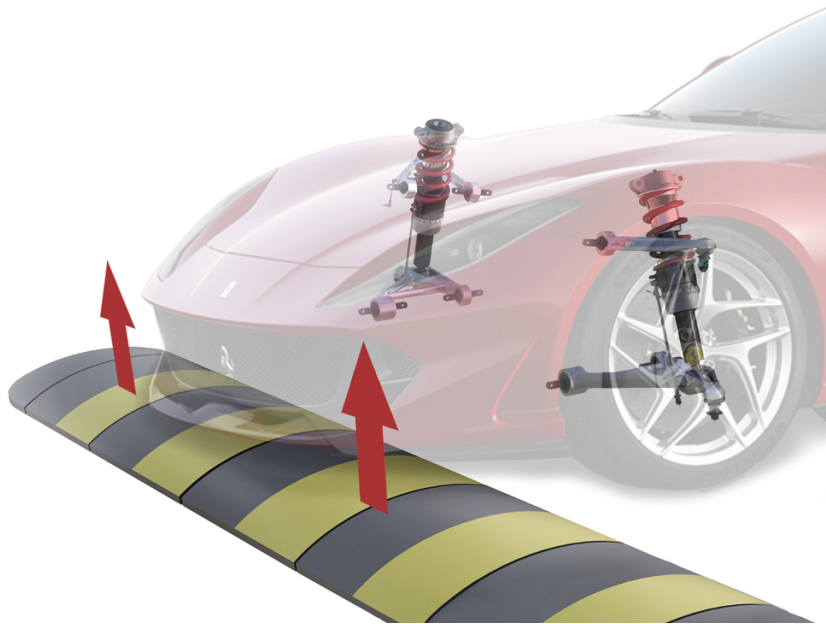

812GTS

FERRARI GENUINE

ORIGINAL ACCESSORIES

FRONT SUSPENSION LIFT

FRONT SUSPENSION LIFT

812GTS

To guarantee maximum performance in any driving situation, Ferrari Genuine offers a system that makes it easier to drive over bumps or ramps and avoid damaging the vehicle. The lift system, which acts on the shock absorbers, lifts the vehicle approximately 40 mm.

FERRARI GENUINE

FRONT SUSPENSION LIFT

Front suspension lift

Front suspension lift

FERRARI GENUINE

FERRARI GENUINE

MyFerrari App

For our clients, exclusive Ferrari services
always in your hand