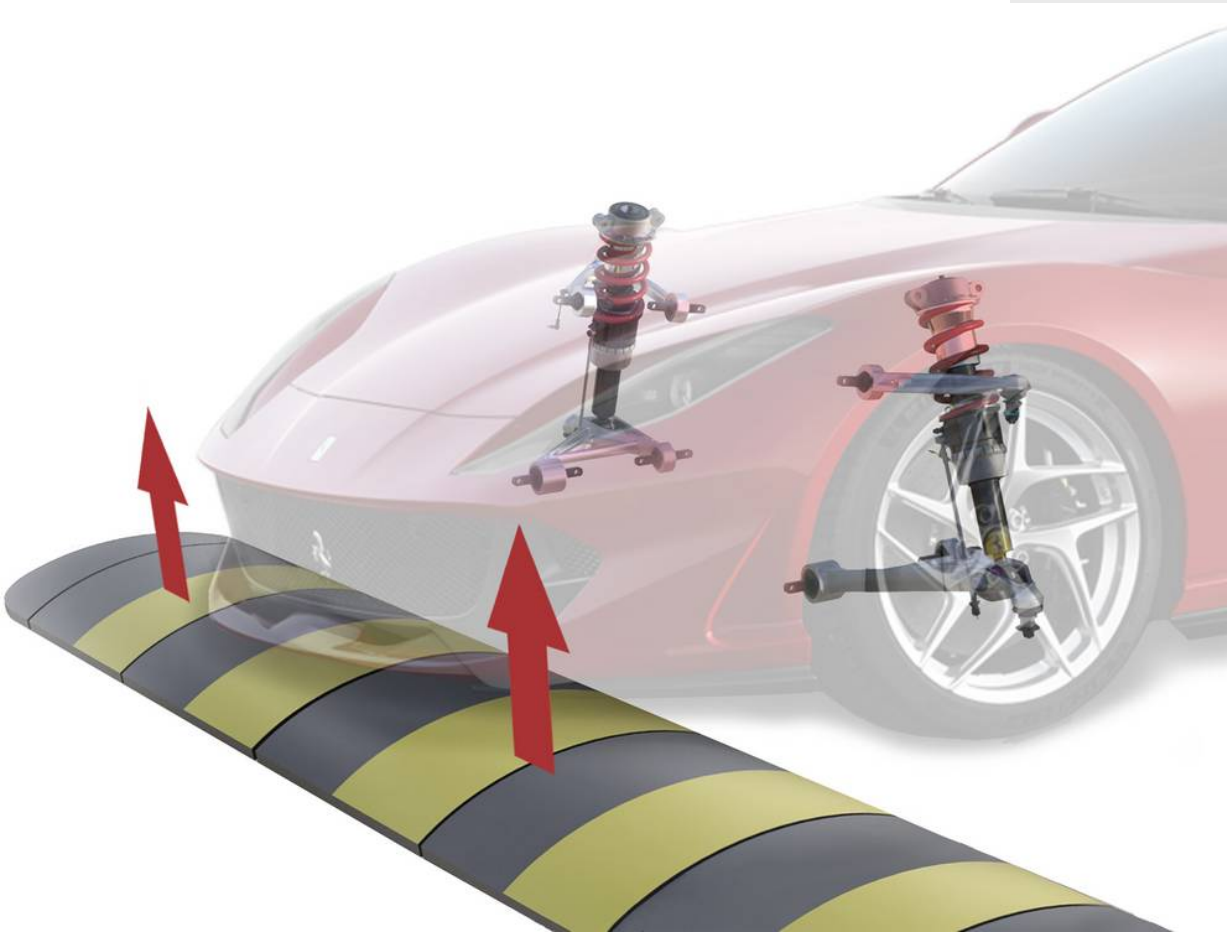

812GTS

FERRARI GENUINE

ORIGINAL ACCESSORIES

FRONT SUSPENSION LIFT

FRONT SUSPENSION LIFT

812GTS

To guarantee maximum performance in any driving situation, Ferrari Genuine offers a system that makes it easier to drive over bumps or ramps and avoid damaging the vehicle. The lift system, which acts on the shock absorbers, lifts the vehicle approximately 40 mm.

FERRARI GENUINE

FRONT SUSPENSION LIFT

Front suspension lift

Front suspension lift

FERRARI GENUINE

FERRARI GENUINE

MyFerrari App

For our clients, exclusive Ferrari services
always in your hand