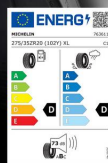

812 *competizione*

FERRARI GENUINE

ORIGINAL ACCESSORIES

**PERFORMANCE TIRES, MICHELIN FRONT, PILOT
SPORT CUP2 R, 275-35 ZR20 (102Y)**

PERFORMANCE TIRES

With their special compound and specific tread developed with our partners, these tires guarantee better performance than traditional tires both on the road and on the track.

Parameter	Rating
Fuel consumption	A
Wet grip	A
Noise	73 dB (ABC)

FERRARI GENUINE

PERFORMANCE TIRES

Performance tires, Michelin rear, Pilot Sport Cup2 R, 315-35 ZR20 (106Y)

Performance tires, Michelin rear, Pilot Sport Cup2 R, 315-35 ZR20 (106Y)