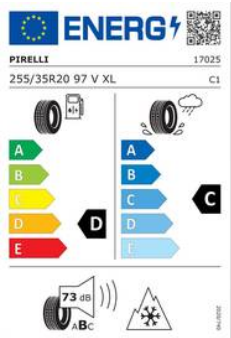

812 *competizione* A

FERRARI GENUINE

ORIGINAL ACCESSORIES

**WINTER TIRES, PIRELLI WINTER 240 SOTTOZERO
FRONT, 255-35 R20 (97V)**

WINTER TIRES

812 *competizione* **A**

In the winter season, Ferrari Genuine offers winter tires for all its models. Developed exclusively with its outstanding partners, they guarantee the best performance and maximum safety even on snow.

FERRARI GENUINE

WINTER TIRES

Winter tires, Pirelli Winter 240 Sottozero rear, 305-35 R20 (104V)

Winter tires, Pirelli Winter 240 Sottozero front, 255-35 R20 (97V)

FERRARI GENUINE

MyFerrari App

For our clients, exclusive Ferrari services
always in your hand