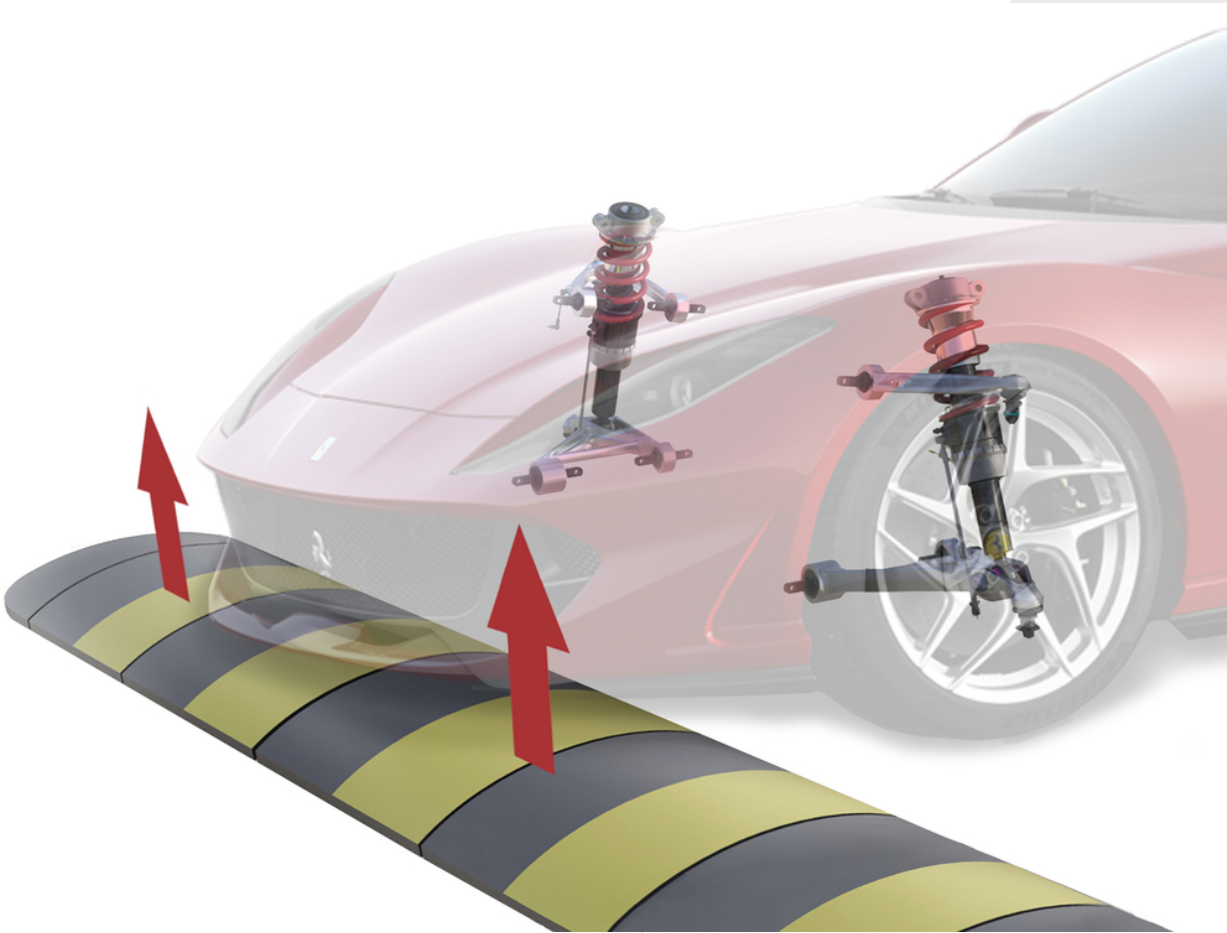

*812*competizioneA

FERRARI GENUINE

ORIGINAL ACCESSORIES

**FRONT SUSPENSION LIFT**

## FRONT SUSPENSION LIFT

**812** *competizione* A

To guarantee maximum performance in any driving situation, Ferrari Genuine offers a system that makes it easier to drive over bumps or ramps and avoid damaging the vehicle. The lift system, which acts on the shock absorbers, lifts the vehicle approximately 40 mm.

**FERRARI GENUINE**