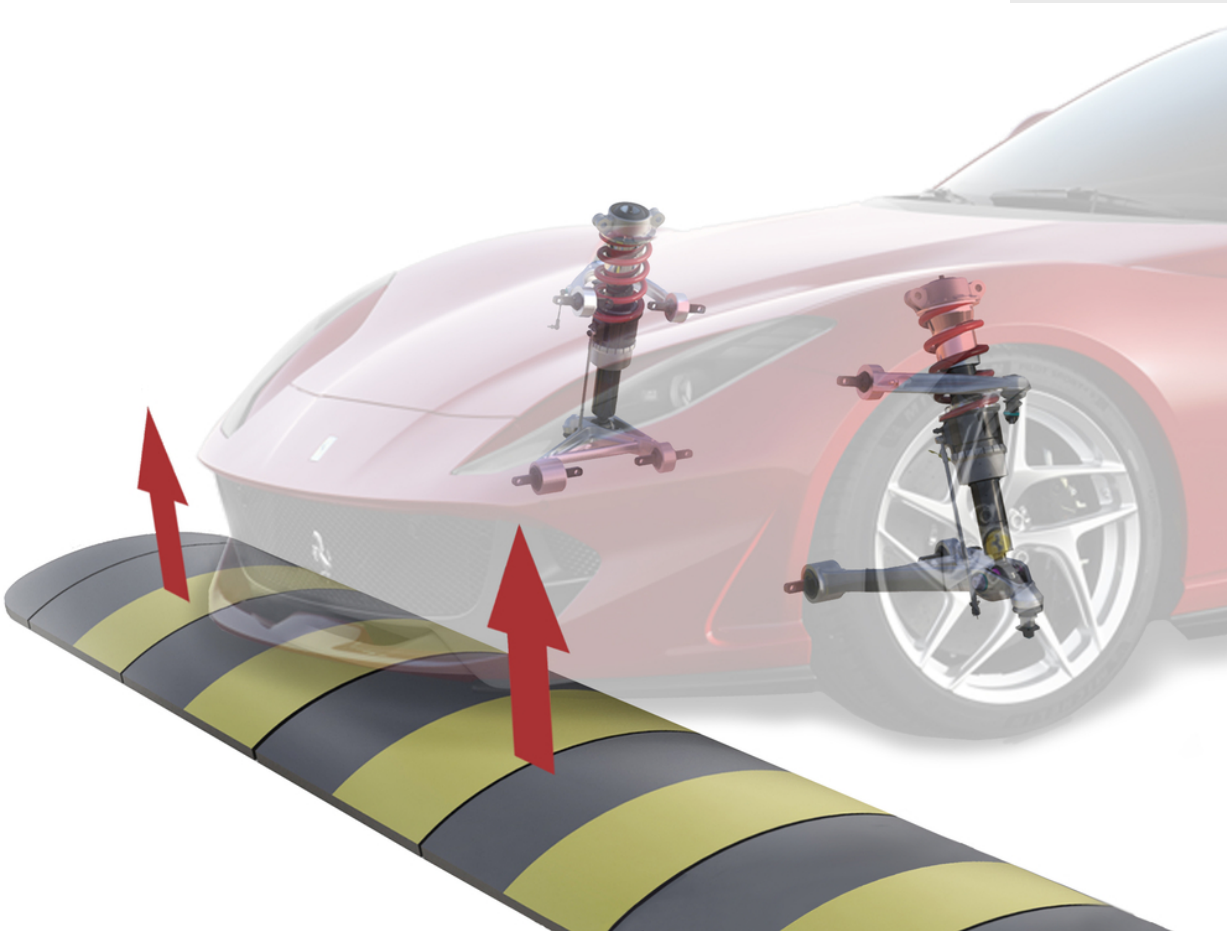

*812*competizioneA

FERRARI GENUINE

ORIGINAL ACCESSORIES

**FRONT SUSPENSION LIFT**

## FRONT SUSPENSION LIFT

**812** *competizione* A

To guarantee maximum performance in any driving situation, Ferrari Genuine offers a system that makes it easier to drive over bumps or ramps and avoid damaging the vehicle. The lift system, which acts on the shock absorbers, lifts the vehicle approximately 40 mm.

**FERRARI GENUINE**