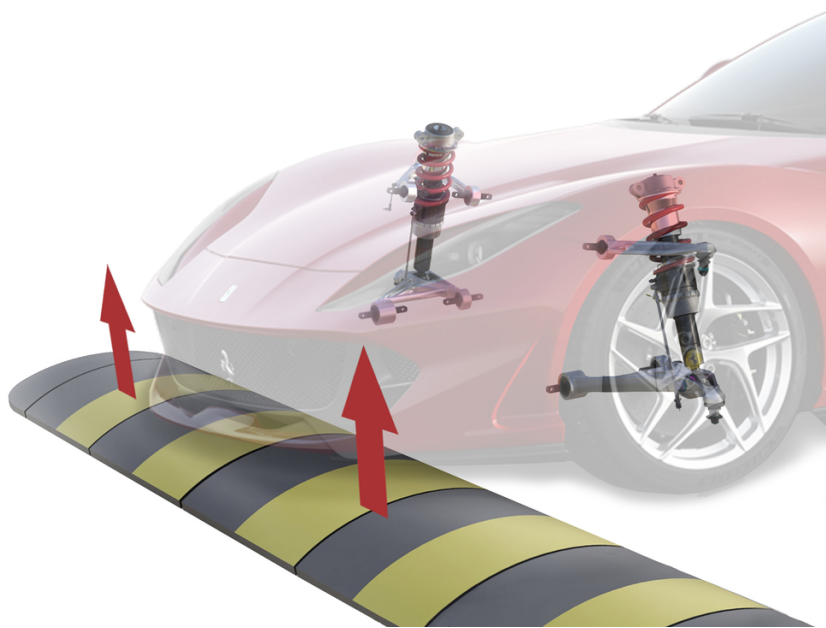

FRONT SUSPENSION LIFT

812 *competizione* A

Front suspension lift

Front suspension lift