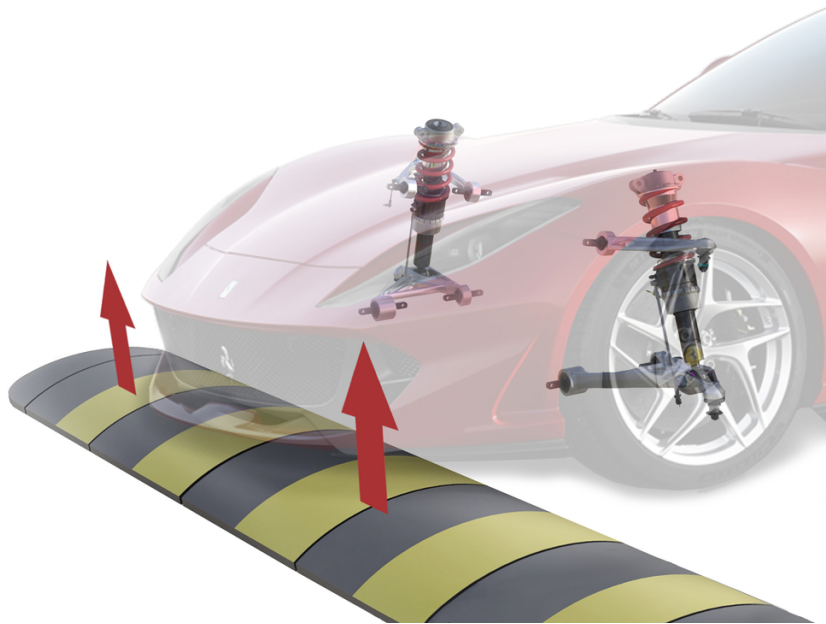

FRONT SUSPENSION LIFT

812 *competizione* A

Front suspension lift

Front suspension lift

FERRARI GENUINE