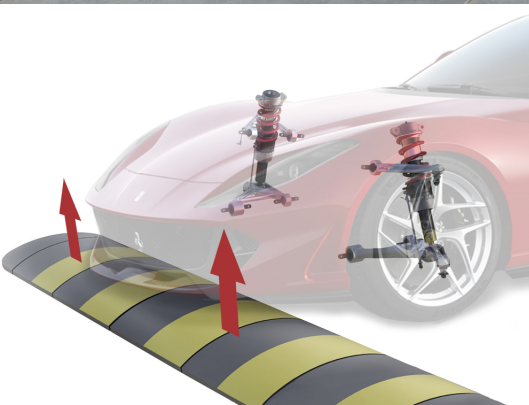

*812*competizioneA

FERRARI GENUINE

ORIGINAL ACCESSORIES

**FRONT SUSPENSION LIFT**

## FRONT SUSPENSION LIFT

**812** *competizione* A

To guarantee maximum performance in any driving situation, Ferrari Genuine offers a system that makes it easier to drive over bumps or ramps and avoid damaging the vehicle. The lift system, which acts on the shock absorbers, lifts the vehicle approximately 40 mm.

**FERRARI GENUINE**