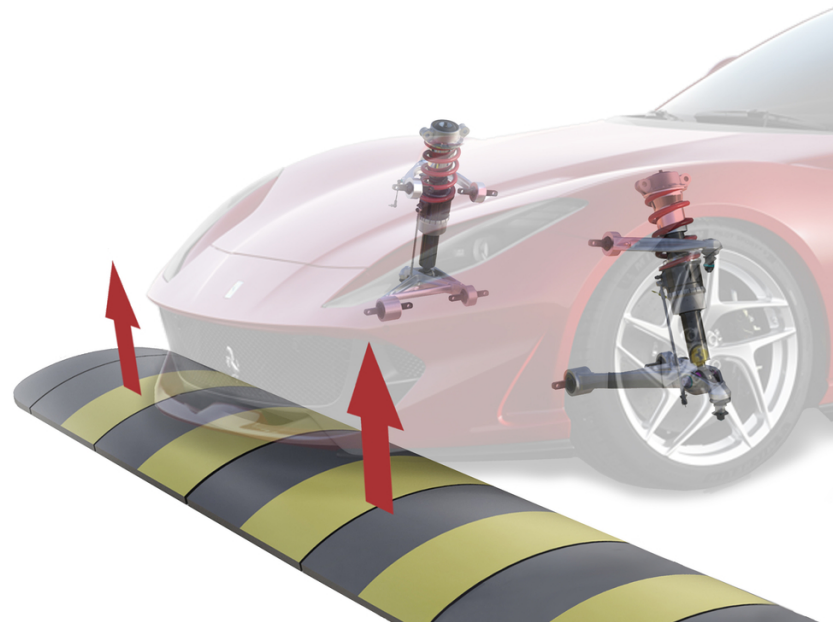

## FRONT SUSPENSION LIFT

**812** *competizione* A

To guarantee maximum performance in any driving situation, Ferrari Genuine offers a system that makes it easier to drive over bumps or ramps and avoid damaging the vehicle. The lift system, which acts on the shock absorbers, lifts the vehicle approximately 40 mm.

**FERRARI GENUINE**

# FRONT SUSPENSION LIFT

**812** *competizione* A

Front suspension lift

Front suspension lift

**FERRARI GENUINE**

FERRARI GENUINE

**MyFerrari App**

For our clients, exclusive Ferrari services  
always in your hand