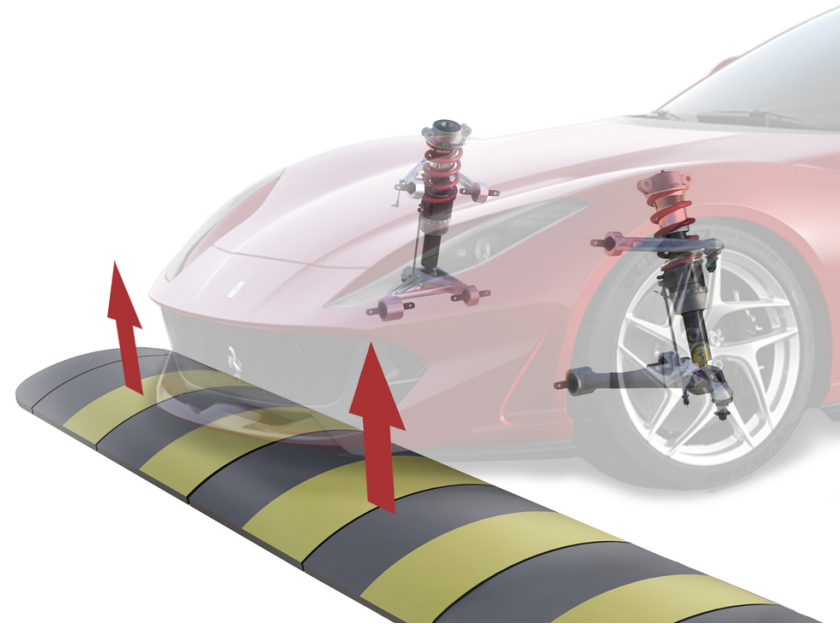

FRONT SUSPENSION LIFT

812 *competizione* A

Front suspension lift

Front suspension lift

FERRARI GENUINE