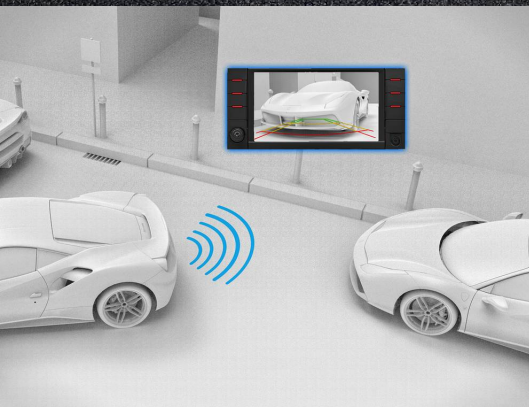

*488 GTB*

**FERRARI GENUINE**

ORIGINAL ACCESSORIES

**PARKING CAMERA, REAR WITH CARPLAY**

## PARKING CAMERA

*488 GTB*

The Ferrari parking camera system helps to prevent accidentally hitting an obstacle when parking. The kits, which include front and rear cameras, display the necessary information on the instrument panel and, thanks to the addition of parking sensors and a practical virtual grid, assist the driver when manoeuvring