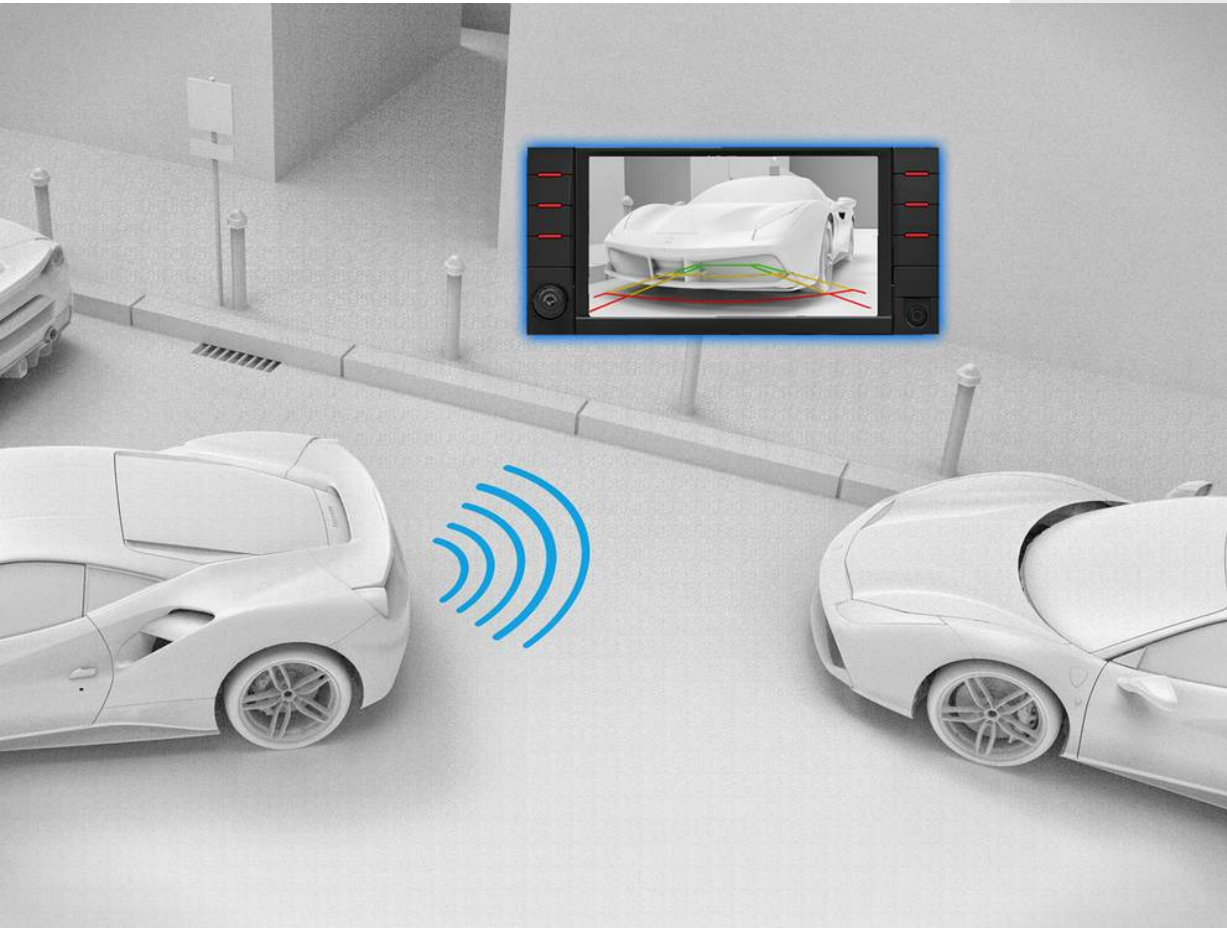

*488 GTB*

**FERRARI GENUINE**

ORIGINAL ACCESSORIES

**PARKING CAMERA, REAR WITH CARPLAY**

## PARKING CAMERA

*488 GTB*

The Ferrari parking camera system helps to prevent accidentally hitting an obstacle when parking. The kits, which include front and rear cameras, display the necessary information on the instrument panel and, thanks to the addition of parking sensors and a practical virtual grid, assist the driver when manoeuvring

**FERRARI GENUINE**

PARKING CAMERA

*488 GTB*

Parking camera, front and rear

Parking camera, front and rear

FERRARI GENUINE