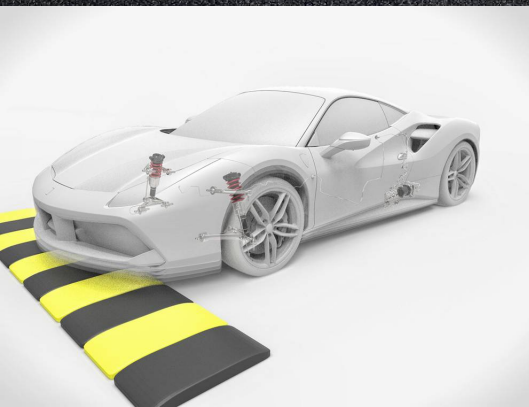

**488 GTB**

**FERRARI GENUINE**

ORIGINAL ACCESSORIES

**FRONT SUSPENSION LIFT**

## FRONT SUSPENSION LIFT

**488 GTB**

To guarantee maximum performance in any driving situation, Ferrari Genuine offers a system that makes it easier to drive over bumps or ramps and avoid damaging the vehicle. The lift system, which acts on the shock absorbers, lifts the vehicle approximately 40 mm.