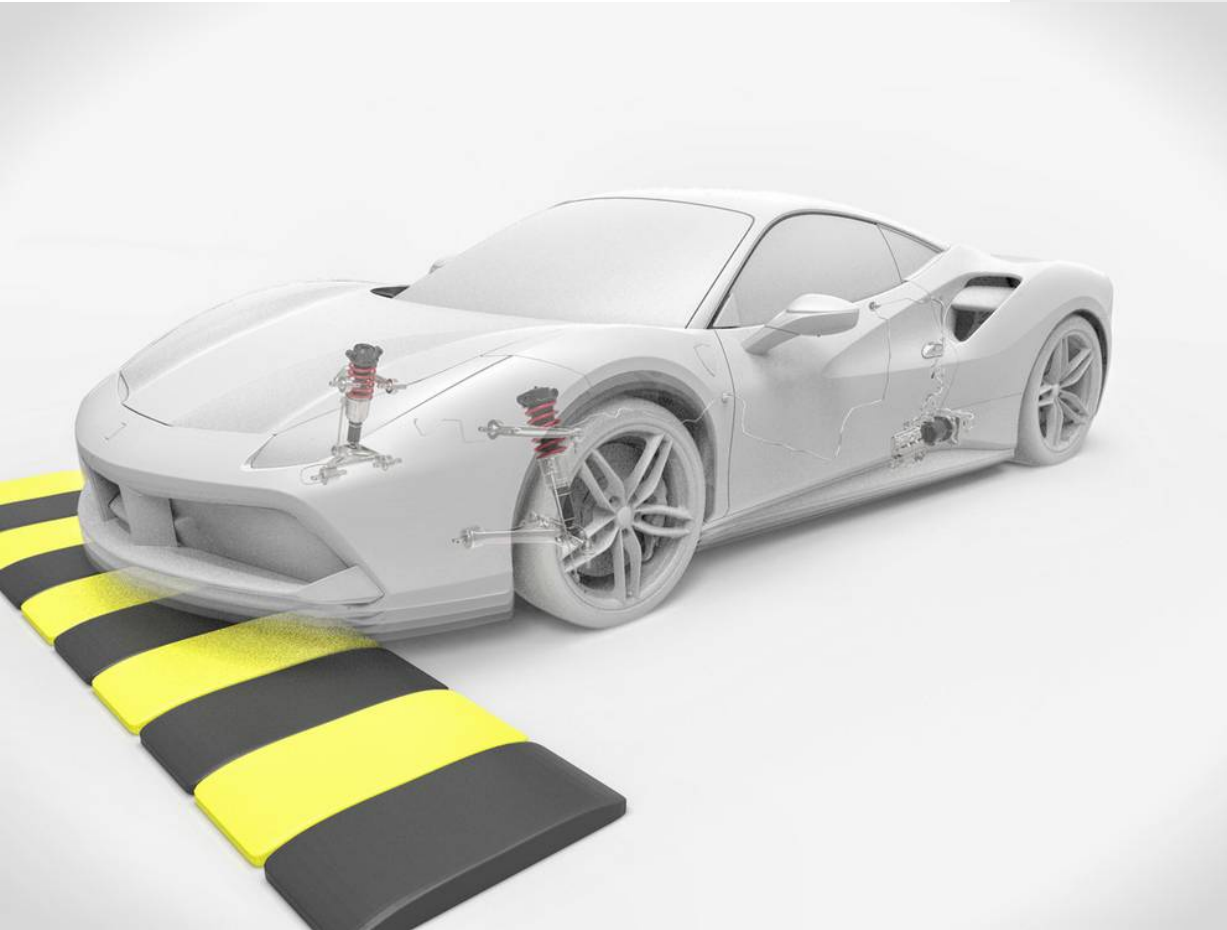

**488 GTB**

**FERRARI GENUINE**

ORIGINAL ACCESSORIES

**FRONT SUSPENSION LIFT**

## FRONT SUSPENSION LIFT

**488 GTB**

To guarantee maximum performance in any driving situation, Ferrari Genuine offers a system that makes it easier to drive over bumps or ramps and avoid damaging the vehicle. The lift system, which acts on the shock absorbers, lifts the vehicle approximately 40 mm.

**FERRARI GENUINE**