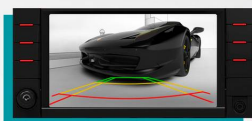

## PARKING CAMERA

**458  
SPIDER**

The Ferrari parking camera system helps to prevent accidentally hitting an obstacle when parking. The kits, which include front and rear cameras, display the necessary information on the instrument panel and, thanks to the addition of parking sensors and a practical virtual grid, assist the driver when manoeuvring