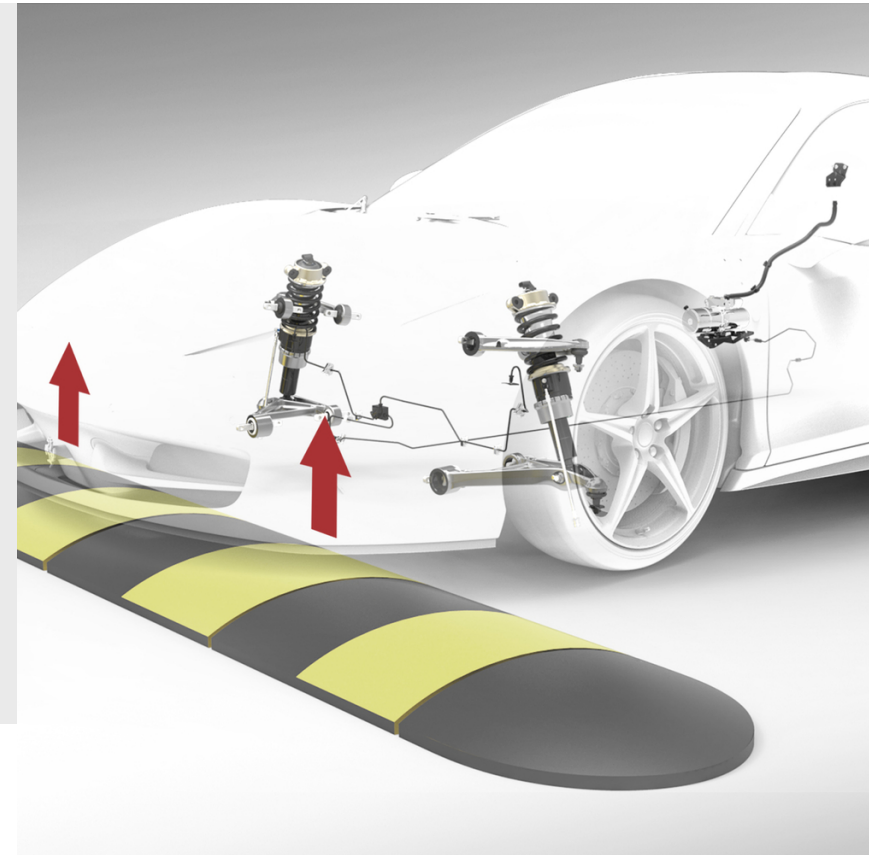

FRONT SUSPENSION LIFT

Front suspension lift