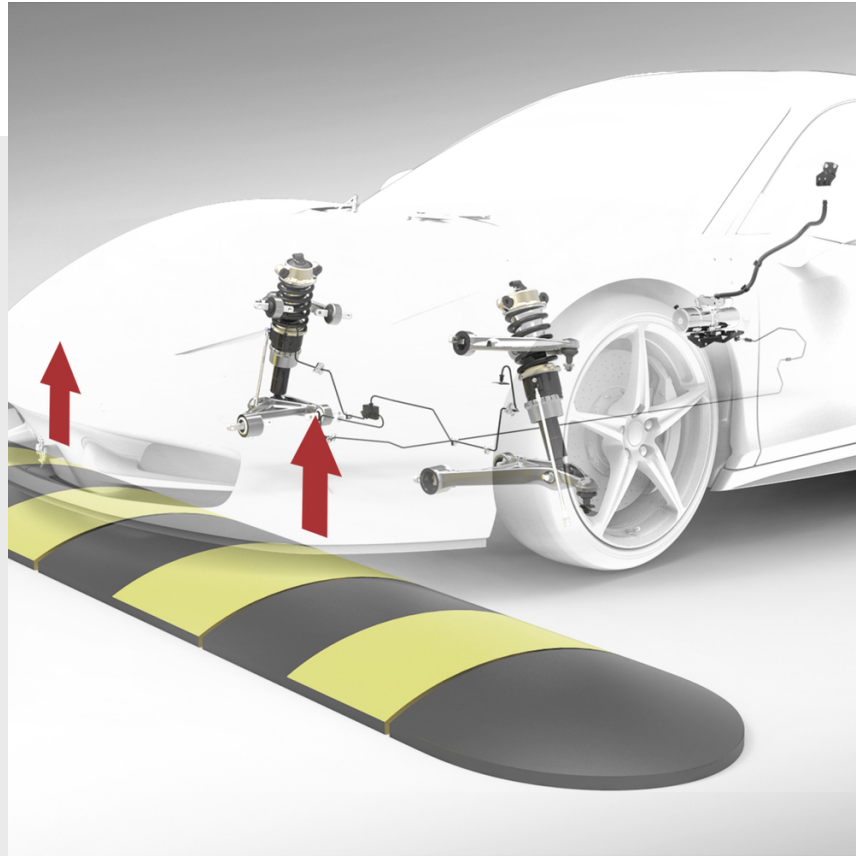

Front suspension lift