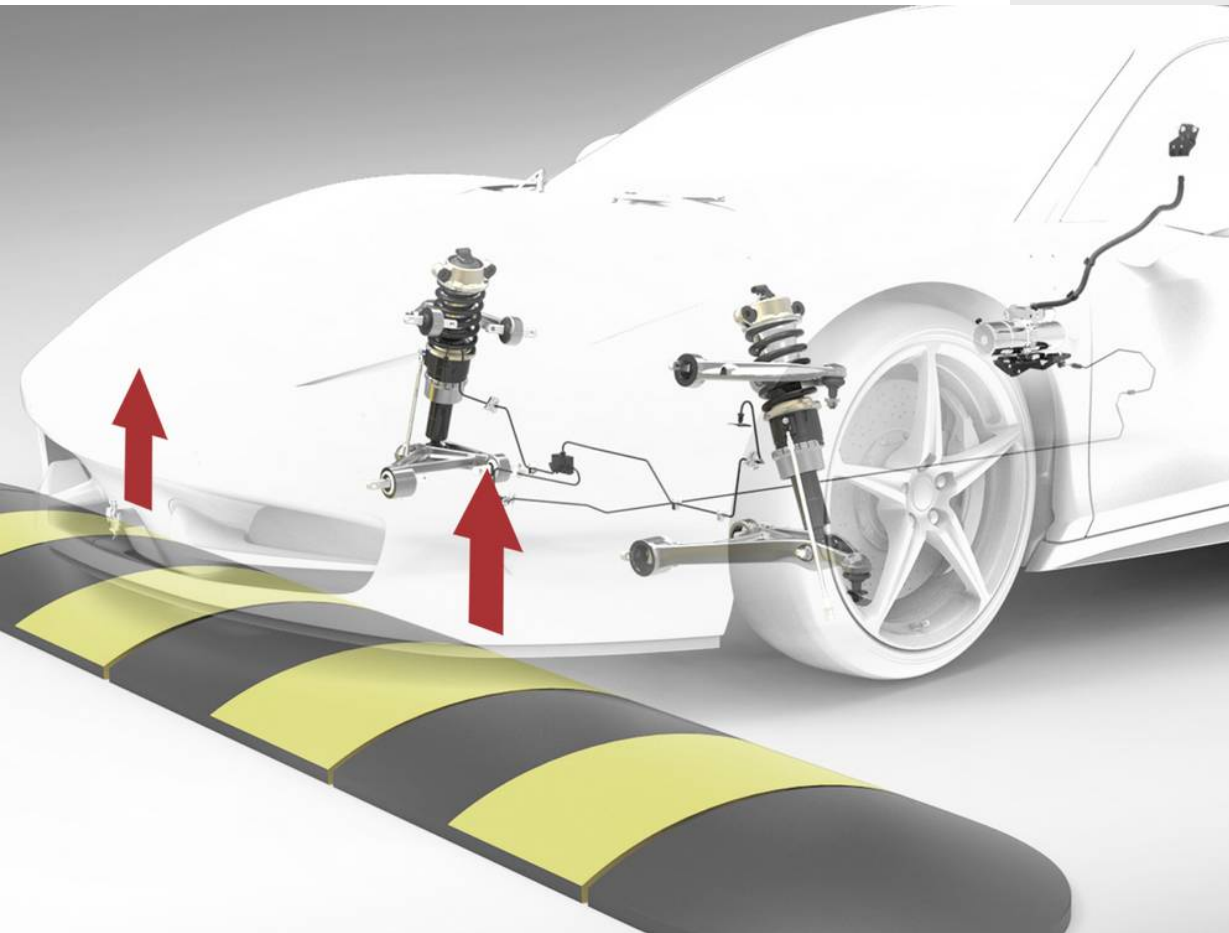

**458  
SPIDER**

**FERRARI GENUINE**

ORIGINAL ACCESSORIES

**FRONT SUSPENSION LIFT**

## FRONT SUSPENSION LIFT

**458  
SPIDER**

To guarantee maximum performance in any driving situation, Ferrari Genuine offers a system that makes it easier to drive over bumps or ramps and avoid damaging the vehicle. The lift system, which acts on the shock absorbers, lifts the vehicle approximately 40 mm.

**FERRARI GENUINE**