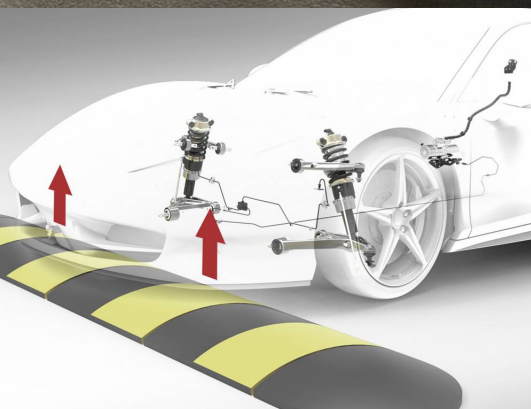

**458  
SPIDER**

**FERRARI GENUINE**

ORIGINAL ACCESSORIES

**FRONT SUSPENSION LIFT**

## FRONT SUSPENSION LIFT

**458  
SPIDER**

To guarantee maximum performance in any driving situation, Ferrari Genuine offers a system that makes it easier to drive over bumps or ramps and avoid damaging the vehicle. The lift system, which acts on the shock absorbers, lifts the vehicle approximately 40 mm.

**FERRARI GENUINE**