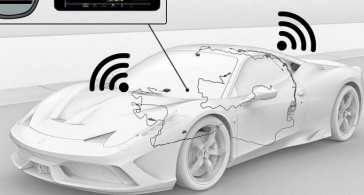

*458
SPECIALE*

FERRARI GENUINE

ORIGINAL ACCESSORIES

TELEMETRY KIT

TELEMETRY KIT

**458
SPECIALE**

The Ferrari Telemetry Kit – which is integrated in the multimedia system – monitors the position of the vehicle and analyses and records performance data for each track session. The key parameters recorded may then be viewed directly on the dashboard or on an iPad device or PC.

The telemetry parameters available are: speed, braking, gear selected, acceleration and lap time.

The session performance data may be analysed in even more detail with the exclusive specific application: Ferrari Telemetry App.