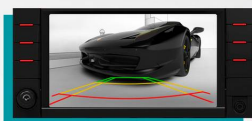

**458
SPECIALE**

FERRARI GENUINE

ORIGINAL ACCESSORIES

PARKING CAMERA, REAR

PARKING CAMERA

**458
SPECIALE**

The Ferrari parking camera system helps to prevent accidentally hitting an obstacle when parking. The kits, which include front and rear cameras, display the necessary information on the instrument panel and, thanks to the addition of parking sensors and a practical virtual grid, assist the driver when manoeuvring