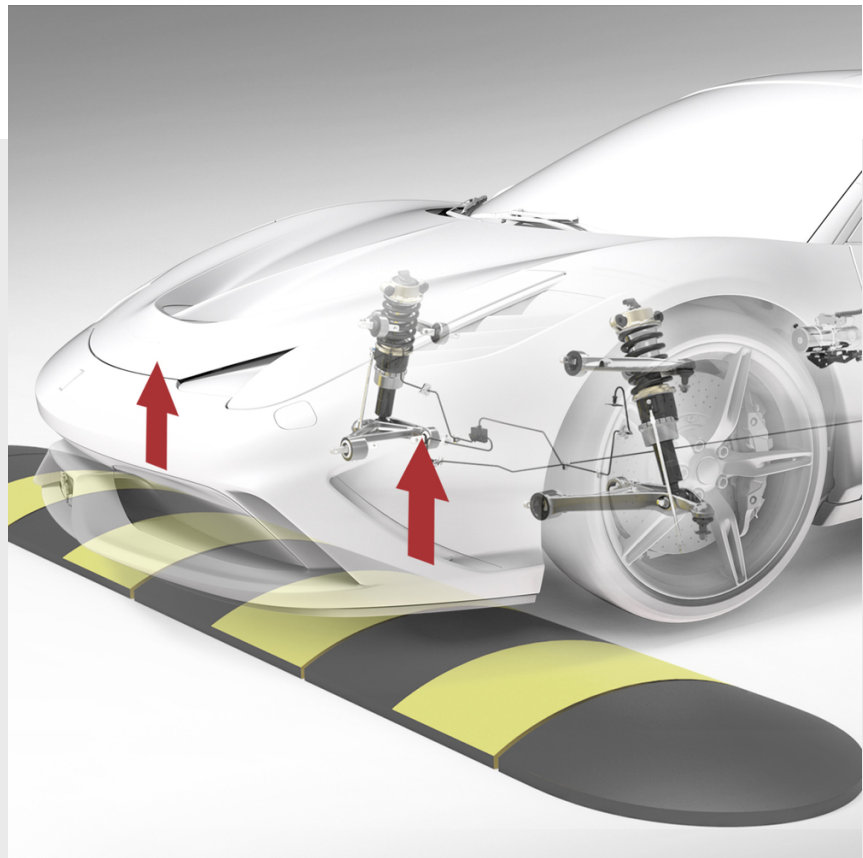

**458
SPECIALE**

FERRARI GENUINE

ORIGINAL ACCESSORIES

FRONT SUSPENSION LIFT

FRONT SUSPENSION LIFT

**458
SPECIALE**

To guarantee maximum performance in any driving situation, Ferrari Genuine offers a system that makes it easier to drive over bumps or ramps and avoid damaging the vehicle. The lift system, which acts on the shock absorbers, lifts the vehicle approximately 40 mm.

FERRARI GENUINE

FRONT SUSPENSION LIFT

Front suspension lift

Front suspension lift

FERRARI GENUINE

FERRARI GENUINE

MyFerrari App

For our clients, exclusive Ferrari services
always in your hand