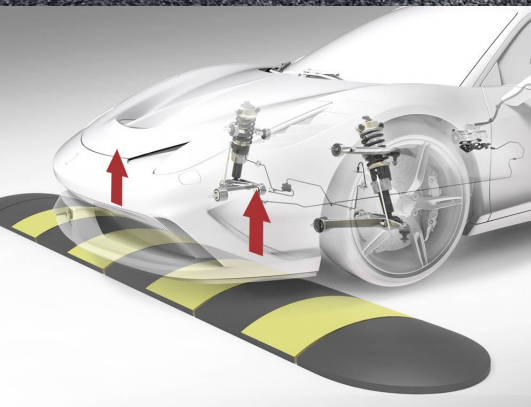

**458
SPECIALE**

FERRARI GENUINE

ORIGINAL ACCESSORIES

FRONT SUSPENSION LIFT

FRONT SUSPENSION LIFT

**458
SPECIALE**

To guarantee maximum performance in any driving situation, Ferrari Genuine offers a system that makes it easier to drive over bumps or ramps and avoid damaging the vehicle. The lift system, which acts on the shock absorbers, lifts the vehicle approximately 40 mm.