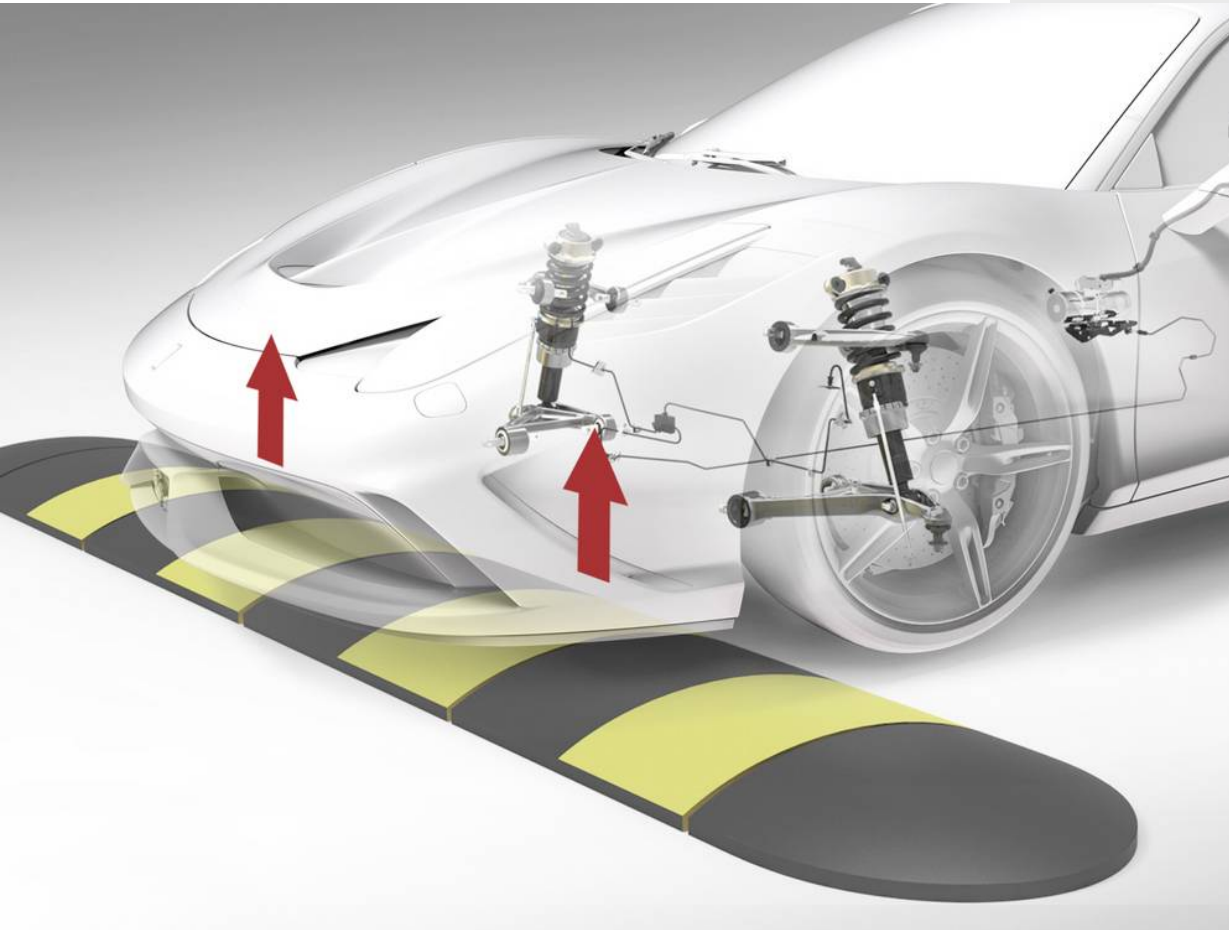

**458
SPECIALE**

FERRARI GENUINE

ORIGINAL ACCESSORIES

FRONT SUSPENSION LIFT

FRONT SUSPENSION LIFT

**458
SPECIALE**

To guarantee maximum performance in any driving situation, Ferrari Genuine offers a system that makes it easier to drive over bumps or ramps and avoid damaging the vehicle. The lift system, which acts on the shock absorbers, lifts the vehicle approximately 40 mm.