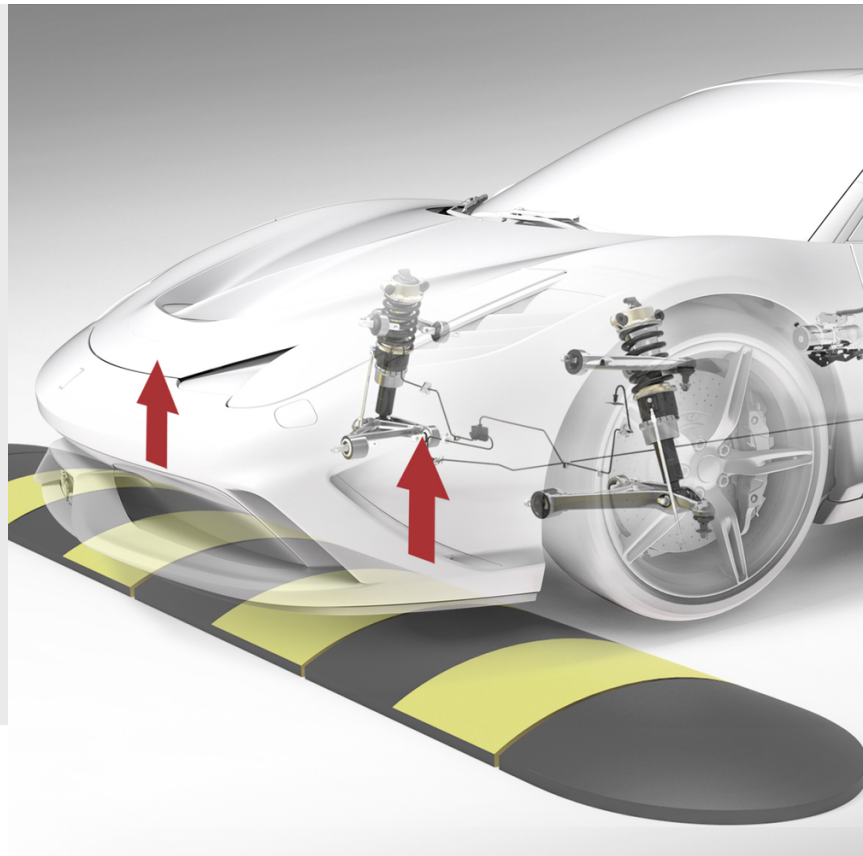

**458
SPECIALE**

FERRARI GENUINE

ORIGINAL ACCESSORIES

FRONT SUSPENSION LIFT

FRONT SUSPENSION LIFT

**458
SPECIALE**

To guarantee maximum performance in any driving situation, Ferrari Genuine offers a system that makes it easier to drive over bumps or ramps and avoid damaging the vehicle. The lift system, which acts on the shock absorbers, lifts the vehicle approximately 40 mm.

FERRARI GENUINE

FRONT SUSPENSION LIFT

Front suspension lift

Front suspension lift

FERRARI GENUINE

FERRARI GENUINE

MyFerrari App

For our clients, exclusive Ferrari services
always in your hand