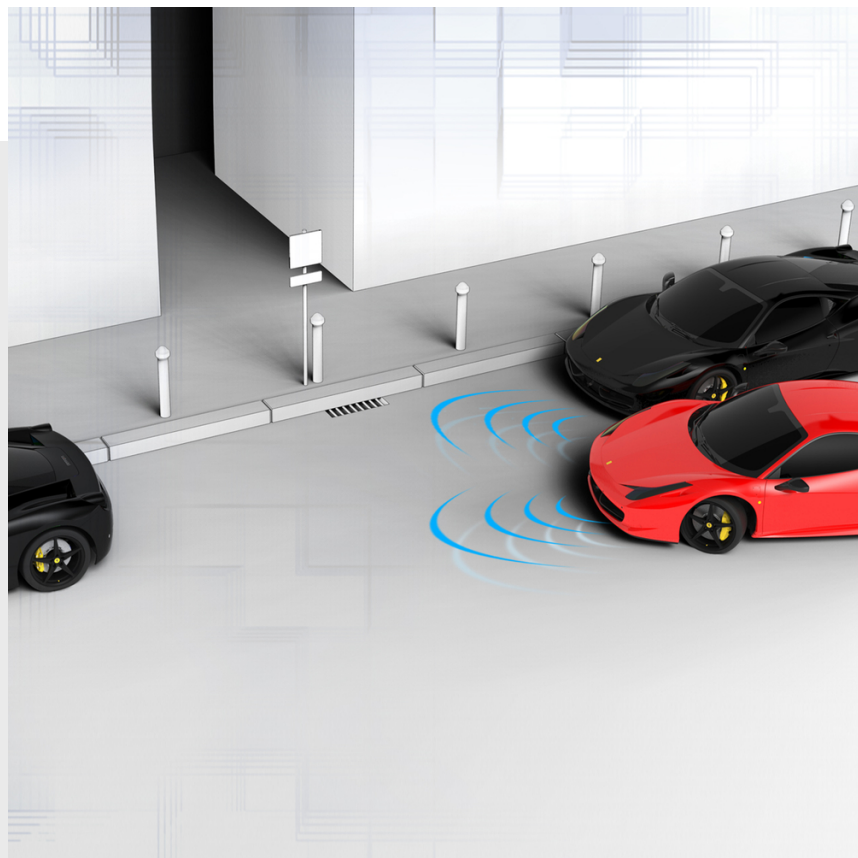

458
ITALIA

FERRARI GENUINE

ORIGINAL ACCESSORIES

PARKING SENSORS, REAR

PARKING SENSORS

458
ITALIA

The parking sensors designed by Ferrari indicate the presence of obstacles in front of or behind the vehicle by emitting an acoustic alarm and provide the driver with information on how far away the obstacles are. These sensors help the driver to avoid accidental contact when manoeuvring by combining direct visual information with the acoustic and visual information generated by the system.

FERRARI GENUINE

PARKING SENSORS

458
ITALIA

Parking sensors, front

Parking sensors, front

FERRARI GENUINE

PARKING SENSORS

458
ITALIA