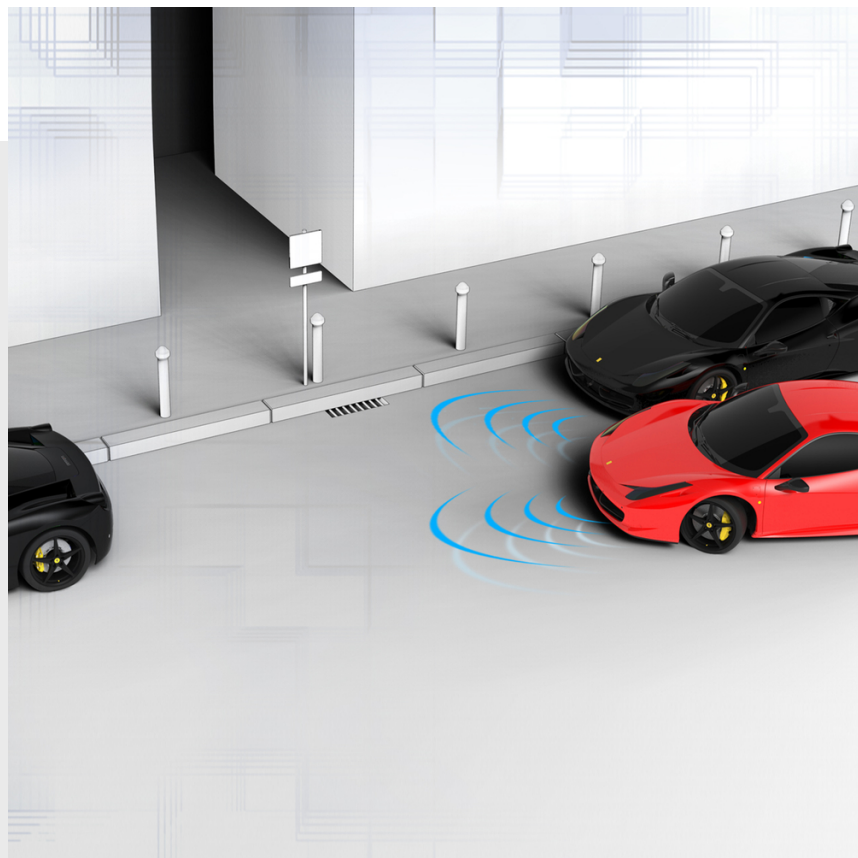

## PARKING SENSORS

**458  
ITALIA**

The parking sensors designed by Ferrari indicate the presence of obstacles in front of or behind the vehicle by emitting an acoustic alarm and provide the driver with information on how far away the obstacles are. These sensors help the driver to avoid accidental contact when manoeuvring by combining direct visual information with the acoustic and visual information generated by the system.