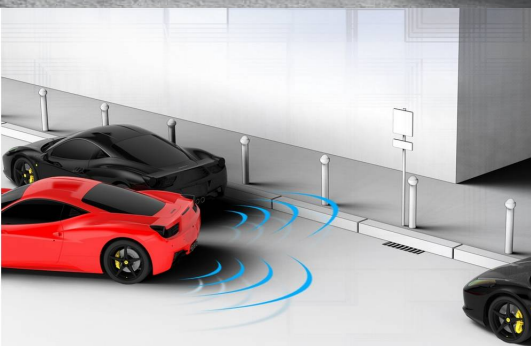

ORIGINAL ACCESSORIES

PARKING SENSORS, REAR