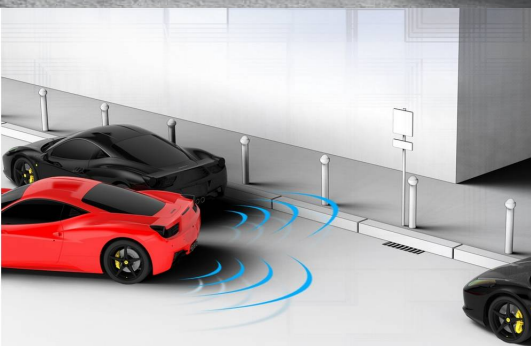

458
ITALIA

FERRARI GENUINE

ORIGINAL ACCESSORIES

PARKING SENSORS, REAR

PARKING SENSORS

458
ITALIA

The parking sensors designed by Ferrari indicate the presence of obstacles in front of or behind the vehicle by emitting an acoustic alarm and provide the driver with information on how far away the obstacles are. These sensors help the driver to avoid accidental contact when manoeuvring by combining direct visual information with the acoustic and visual information generated by the system.

FERRARI GENUINE

PARKING SENSORS

458
ITALIA

Parking sensors, front

Parking sensors, front

FERRARI GENUINE

PARKING SENSORS

458
ITALIA