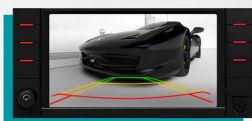

ORIGINAL ACCESSORIES

PARKING CAMERA, REAR