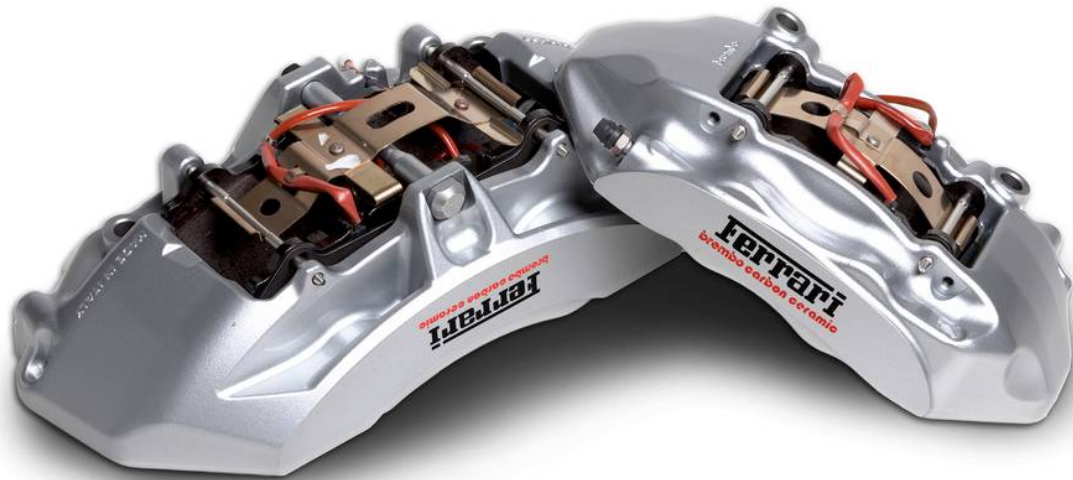

SF90XX
SPIDER

FERRARI GENUINE

ORIGINAL ACCESSORIES

COLORED CALIPERS, ALUMINUM

COLORED CALIPERS

SF90XX
SPIDER

The Ferrari Genuine accessories catalogue offers customers the chance to personalise their vehicle by installing brake callipers in various colours: glossy black, Giallo Modena, aluminum, Rosso Corsa, Rosso Scuderia, dark grey, blue, and gold. Anodised black brake callipers have been created for Gentlemen Drivers and track use since this treatment guarantees higher resistance even when the braking system is subjected to severe use.

FERRARI GENUINE

COLORED CALIPERS

SF90XX
SPIDER

Colored calipers, blue

Colored calipers, glossy black

FERRARI GENUINE

COLORED CALIPERS

SF90XX
SPIDER

Variants

Colored calipers, aluminum

Colored calipers, glossy black

Colored calipers, blue

Colored calipers, dark grey

Colored calipers, gold

Colored calipers, Rosso Corsa

Colored calipers, Rosso Scuderia