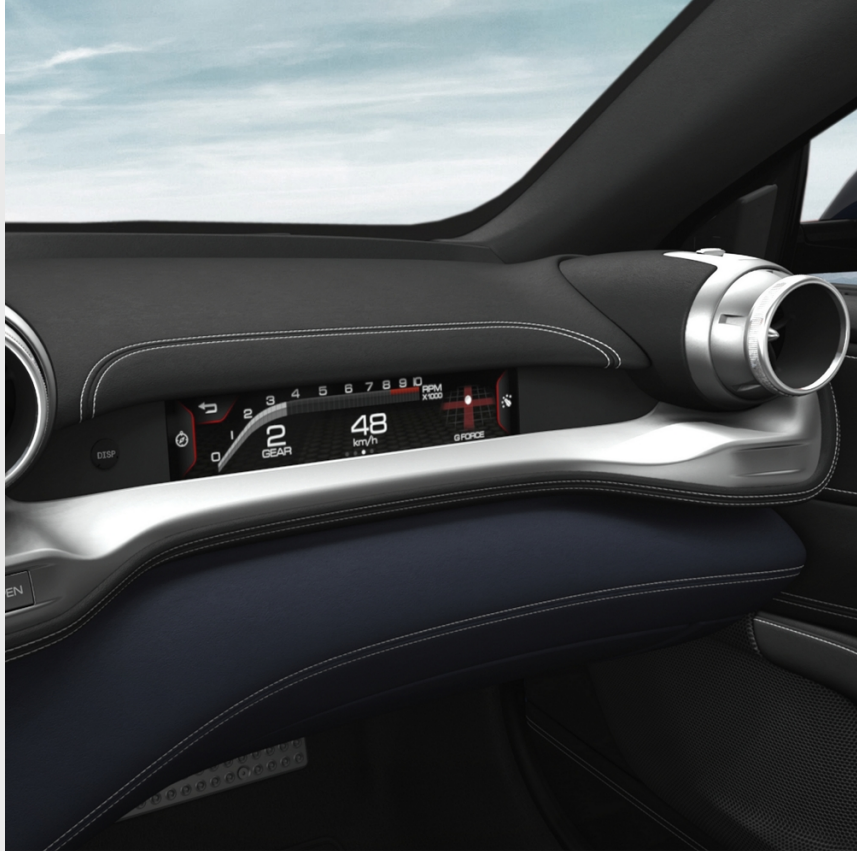

GTC4 **LUSSO**

FERRARI GENUINE

ORIGINAL ACCESSORIES

PASSENGER DISPLAY

PASSENGER DISPLAY

GTC4LUSSO

Ferrari Genuine provides owners with the chance to install the sensational passenger display as an aftersales option*.

The display, which is installed on the passenger side of the dashboard, gives passengers the opportunity to share the joys of driving with the driver.

On one side of the screen, a button lets you scroll through the screens, displaying the following information:

- engine speed
- vehicle speed
- gear selected
- manettino setting
- repeated navigation information symbols
- trip computer

FERRARI GENUINE

PASSENGER DISPLAY

Passenger display

Passenger display

FERRARI GENUINE