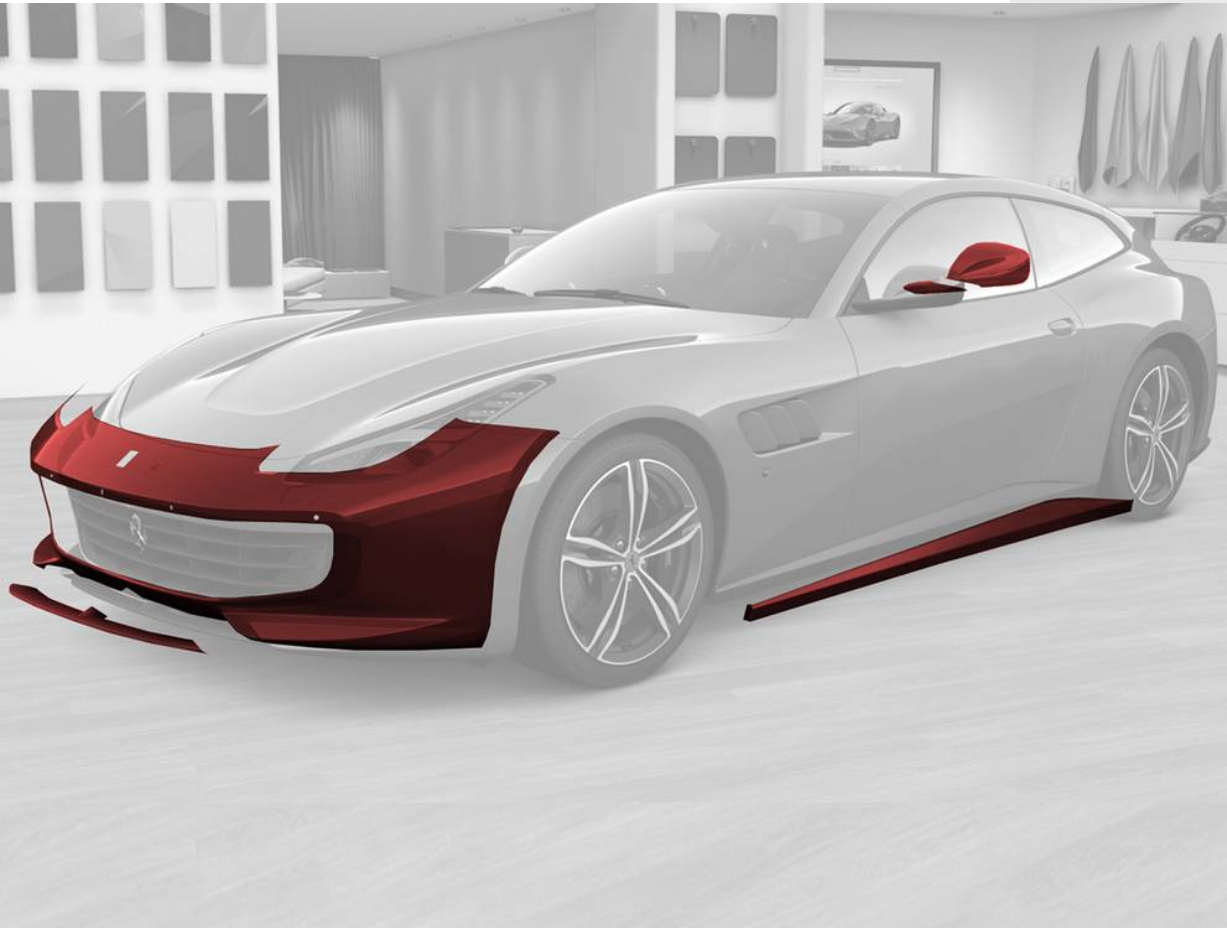

GTC4 **LUSSO**

FERRARI GENUINE

ORIGINAL ACCESSORIES

ANTI-STONE CHIPPING PROTECTIVE FILM

ANTI-STONE CHIPPING PROTECTIVE FILM

GTC4LUSSO

To protect the bodywork from marks, chips and scratches caused by gravel picked up from the road, a kit may be ordered consisting of extremely tough transparent protective films tailored specifically for the forms of the car.

Intended for application in the most exposed areas of the bodywork subject to greatest risk of damage, such as wheel arches and air intakes, these films can also be ordered as individual kits.

FERRARI GENUINE