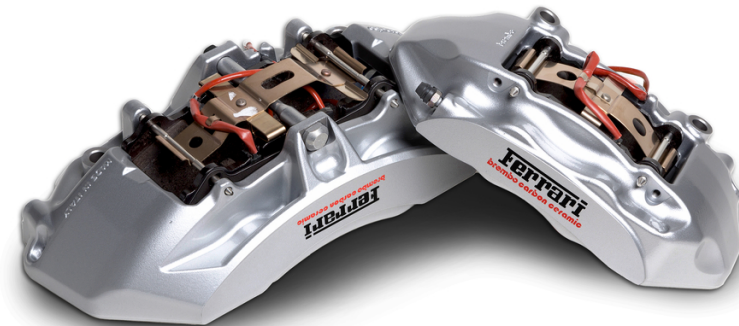

Ferrari
Purosangue

FERRARI GENUINE

ORIGINAL ACCESSORIES

COLORED CALIPERS, ALUMINUM

COLORED CALIPERS

Ferrari
Purosangue

The Ferrari Genuine accessories catalogue offers customers the chance to personalise their vehicle by installing brake callipers in various colours: glossy black, Giallo Modena, aluminum, Rosso Corsa, Rosso Scuderia, dark grey, blue, and gold. Anodised black brake callipers have been created for Gentlemen Drivers and track use since this treatment guarantees higher resistance even when the braking system is subjected to severe use.

FERRARI GENUINE

COLORED CALIPERS

Ferrari
Purosangue

Colored calipers, aluminum

Colored calipers, gold

FERRARI GENUINE

COLORED CALIPERS

Ferrari
Purosangue

Variants

Colored calipers, aluminum

Colored calipers, glossy black

Colored calipers, blue

Colored calipers, dark grey

Colored calipers, gold

Colored calipers, Rosso Corsa

Colored calipers, Rosso Scuderia