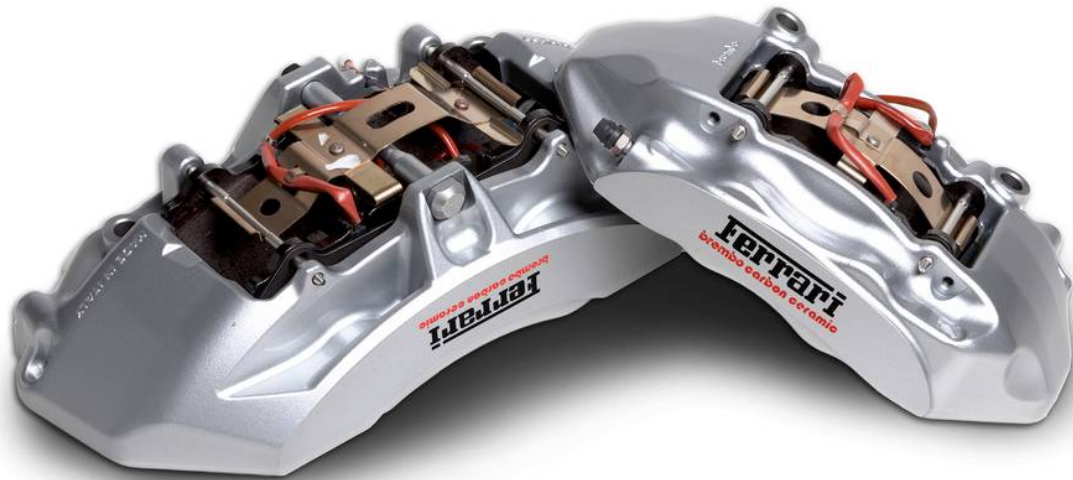

Ferrari
Purosangue

FERRARI GENUINE

ORIGINAL ACCESSORIES

COLORED CALIPERS, ALUMINUM

COLORED CALIPERS

Ferrari
Purosangue

The Ferrari Genuine accessories catalogue offers customers the chance to personalise their vehicle by installing brake callipers in various colours: glossy black, Giallo Modena, aluminum, Rosso Corsa, Rosso Scuderia, dark grey, blue, and gold. Anodised black brake callipers have been created for Gentlemen Drivers and track use since this treatment guarantees higher resistance even when the braking system is subjected to severe use.

FERRARI GENUINE

COLORED CALIPERS

Ferrari
Purosangue

Colored calipers, aluminum

Colored calipers, gold

FERRARI GENUINE

COLORED CALIPERS

Ferrari
Purosangue

Variants

Colored calipers, aluminum

Colored calipers, glossy black

Colored calipers, blue

Colored calipers, dark grey

Colored calipers, gold

Colored calipers, Rosso Corsa

Colored calipers, Rosso Scuderia