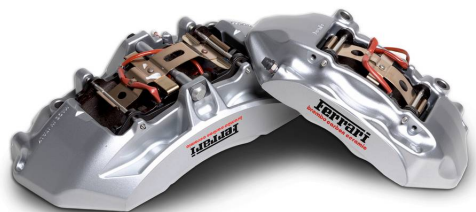

Ferrari
Purosangue

FERRARI GENUINE

ORIGINAL ACCESSORIES

COLORED CALIPERS, ALUMINUM

COLORED CALIPERS

Ferrari
Purosangue

The Ferrari Genuine accessories catalogue offers customers the chance to personalise their vehicle by installing brake callipers in various colours: glossy black, Giallo Modena, aluminum, Rosso Corsa, Rosso Scuderia, dark grey, blue, and gold. Anodised black brake callipers have been created for Gentlemen Drivers and track use since this treatment guarantees higher resistance even when the braking system is subjected to severe use.

FERRARI GENUINE

COLORED CALIPERS

Ferrari
Purosangue

Colored calipers, aluminum

Colored calipers, gold

FERRARI GENUINE

COLORED CALIPERS

Ferrari
Purosangue