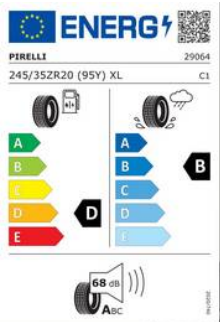

FERRARI GENUINE

ORIGINAL ACCESSORIES

**SUMMER TIRES, FRONT TIRES, PIRELLI P-ZERO
(FO3), 245-35 ZR20 (95Y)**

SUMMER TIRES

The development of tires specifically for the Ferrari models is the result of a long-standing partnership with the best in the industry. Available in the Ferrari Genuine accessories catalog, these tires guarantee safety and performance thanks to compounds with advanced grip properties. Available for all the models in the range, they guarantee shorter braking distances and maximum handling and safety in all weather conditions.

FERRARI GENUINE

SUMMER TIRES

Summer tires, Michelin rear, Pilot Sport 4S, 285-35 ZR20 (104Y)

Summer tires, Michelin rear, Pilot Sport 4S, 285-35 ZR20 (104Y)

FERRARI GENUINE

SUMMER TIRES

Variants

Summer tires, front tires, Pirelli P-Zero (F03), 245-35 ZR20 (95Y)