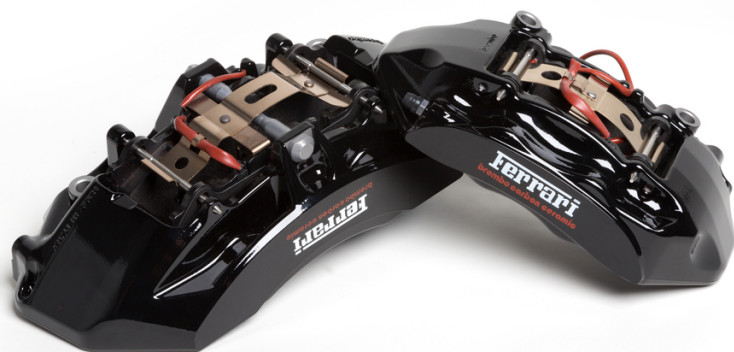

COLORED CALIPERS

Colored calipers, blue

FERRARI GENUINE