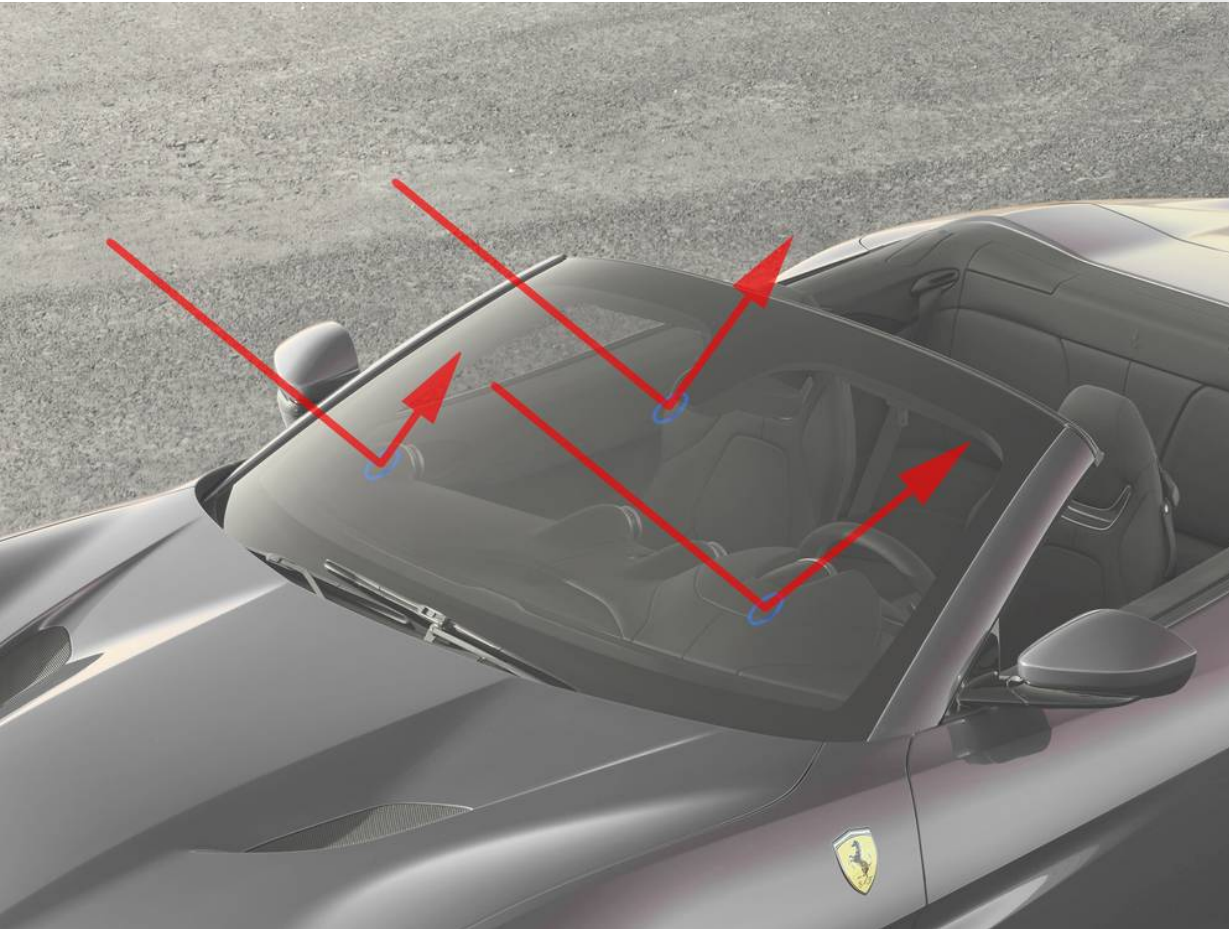

## ATHERMIC WINDSHIELD

Ferrari offers a completely transparent athermic windshield in place of the conventional windshield. This windshield filters over 30% of UV light - five times more than a conventional screen. This prevents excessive heating of the passenger compartment, maximizing occupant comfort while protecting the interior trim against exposure to sunlight, and also improves fuel efficiency by reducing the load on the climate control system.

This windshield does not interfere with GPS systems or RFID electronic toll payment systems.

**FERRARI GENUINE**

FERRARI GENUINE

**MyFerrari App**

For our clients, exclusive Ferrari services  
always in your hand